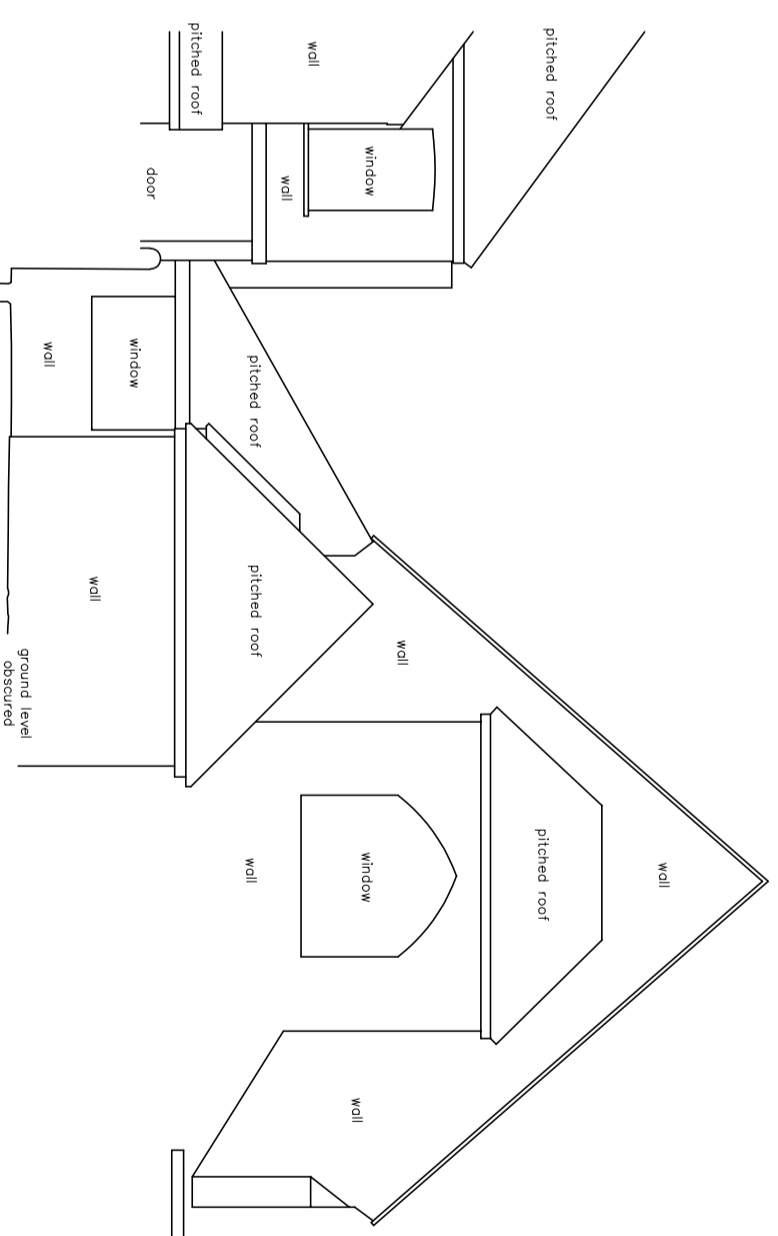

ELEVATION 01

No. 108 Harriet Street

ELEVATION 03

ELEVATION 02

ELEVATION 04

ELEVATION 05

CONNECTIONS DESIGN

ARCHITECTURE & INTERIORS

Item
Scale
1:100 @ A2

Job No.
J22/55

Date
Dwg No.
P03

Rev
-

PLANNING