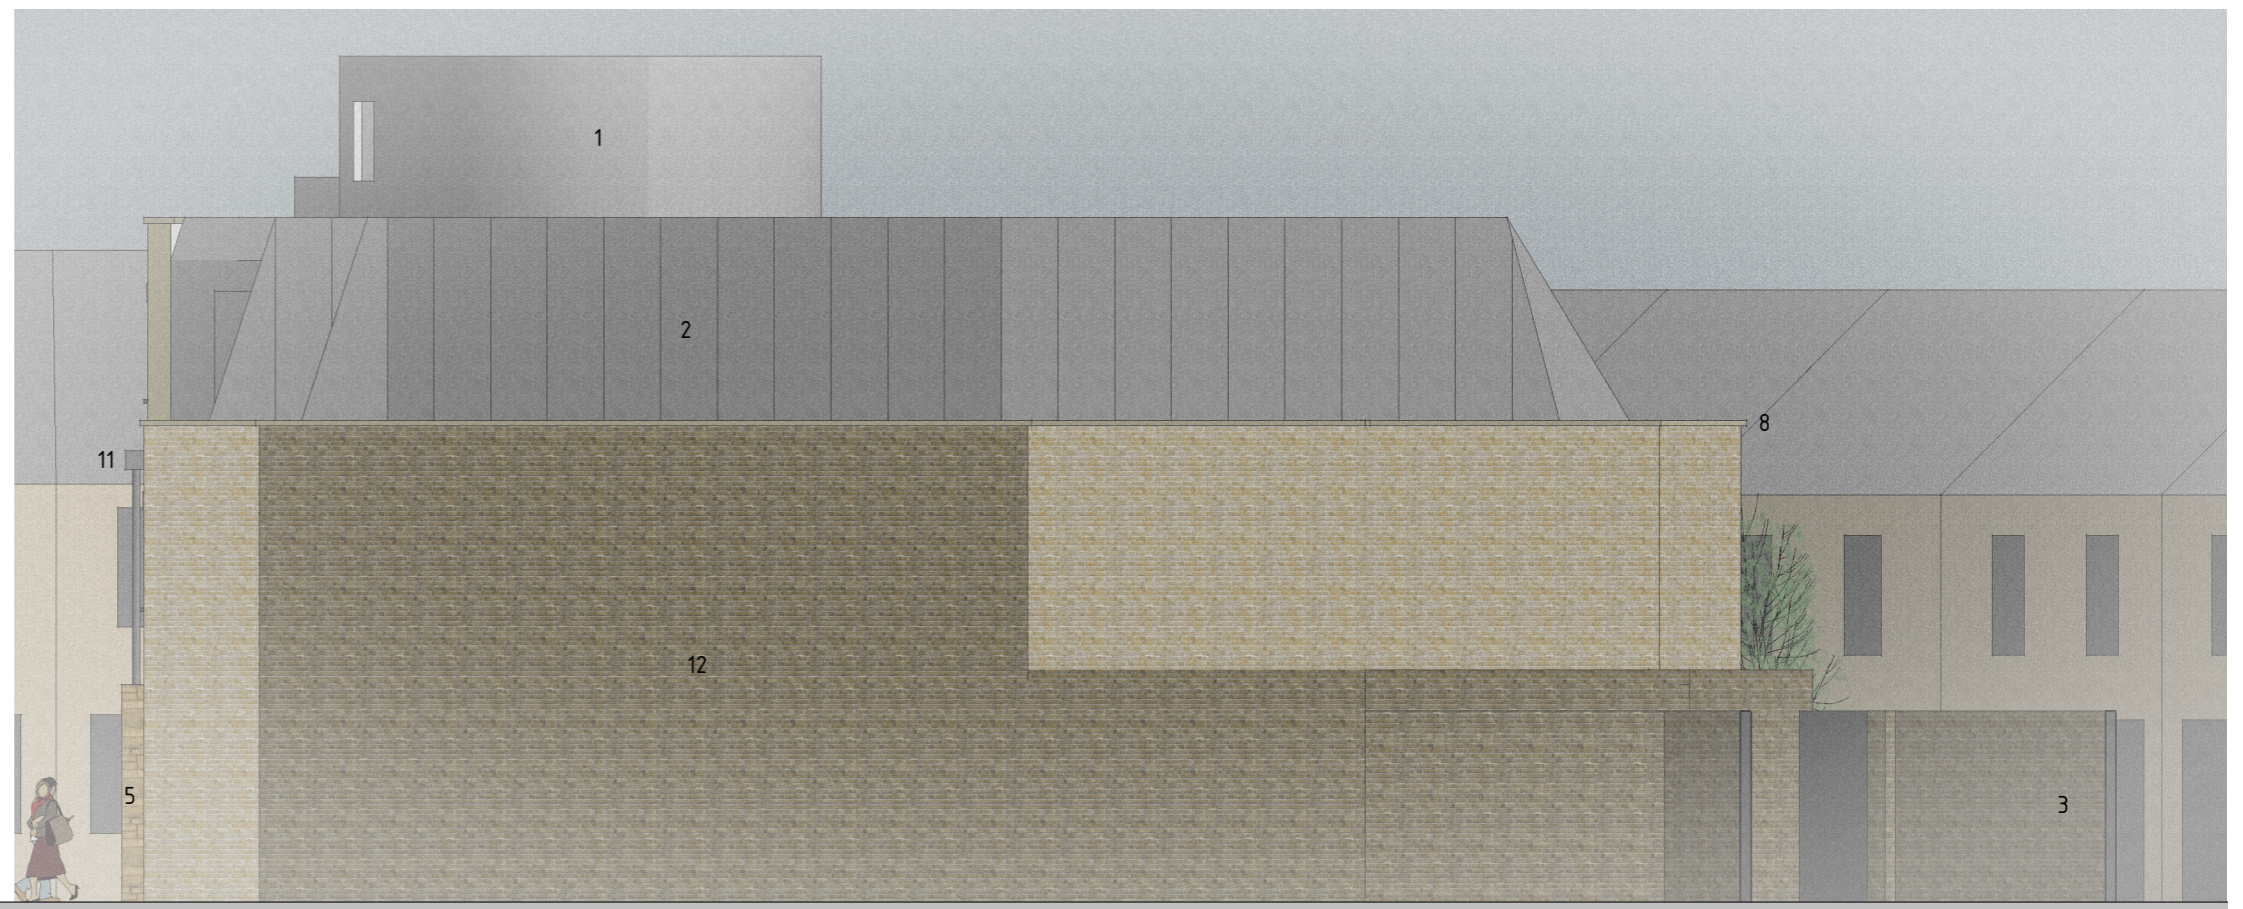

**LEGEND**

- 1. Metal standing seam - light grey
- 2. Metal standing seam - dark grey
- 3. Brickwork - colour buff
- 4. Render
- 5. Stonework bay - colour dark buff
- 6. Aluminium doors & windows
- 7. Glass balustrade
- 8. PCC coping
- 9. Awning
- 10. Signage
- 11. Aluminium hopper & downpipes
- 12. Brickwork - colour dark buff

**RHYMNEY STREET ELEVATION 03**

**ELEVATION 05**

**ELEVATION 04**