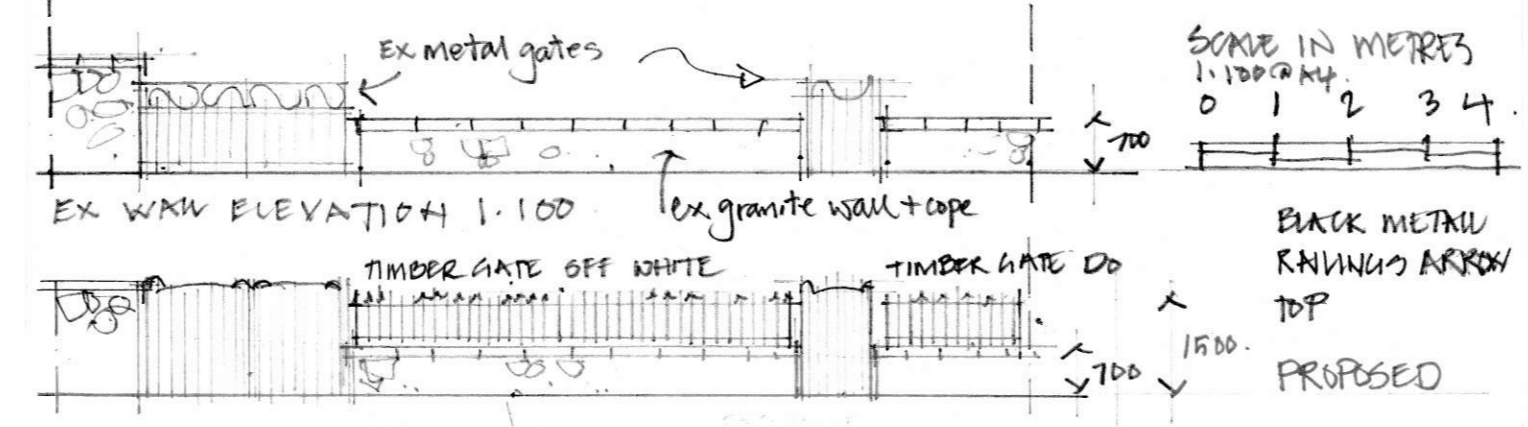

ENTRANCE DOOR DETAILS

NEW GATE AND RAILING DETAILS

24 QUEENS RD
 BALWATER
 KB35 5NS
 DRW L(-) 120.
 APRIL 24.