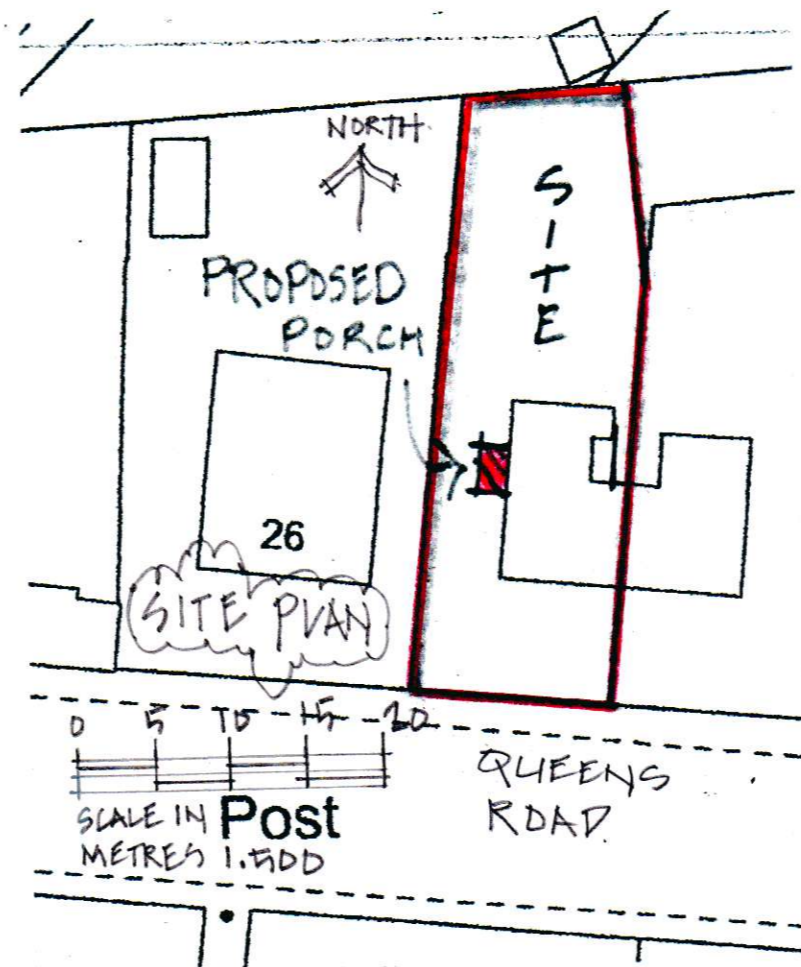

ENTRANCE DOOR DETAILS

ARDSHIEL -
 24 QUEENS RD
 BALLVATER ABBEY DNS.
 ENTRANCE DOOR
 SITE LOCATION PLANS
 SCALE AS SHOWN AS
 DRWG NO L(-) 03
 APRIL 24