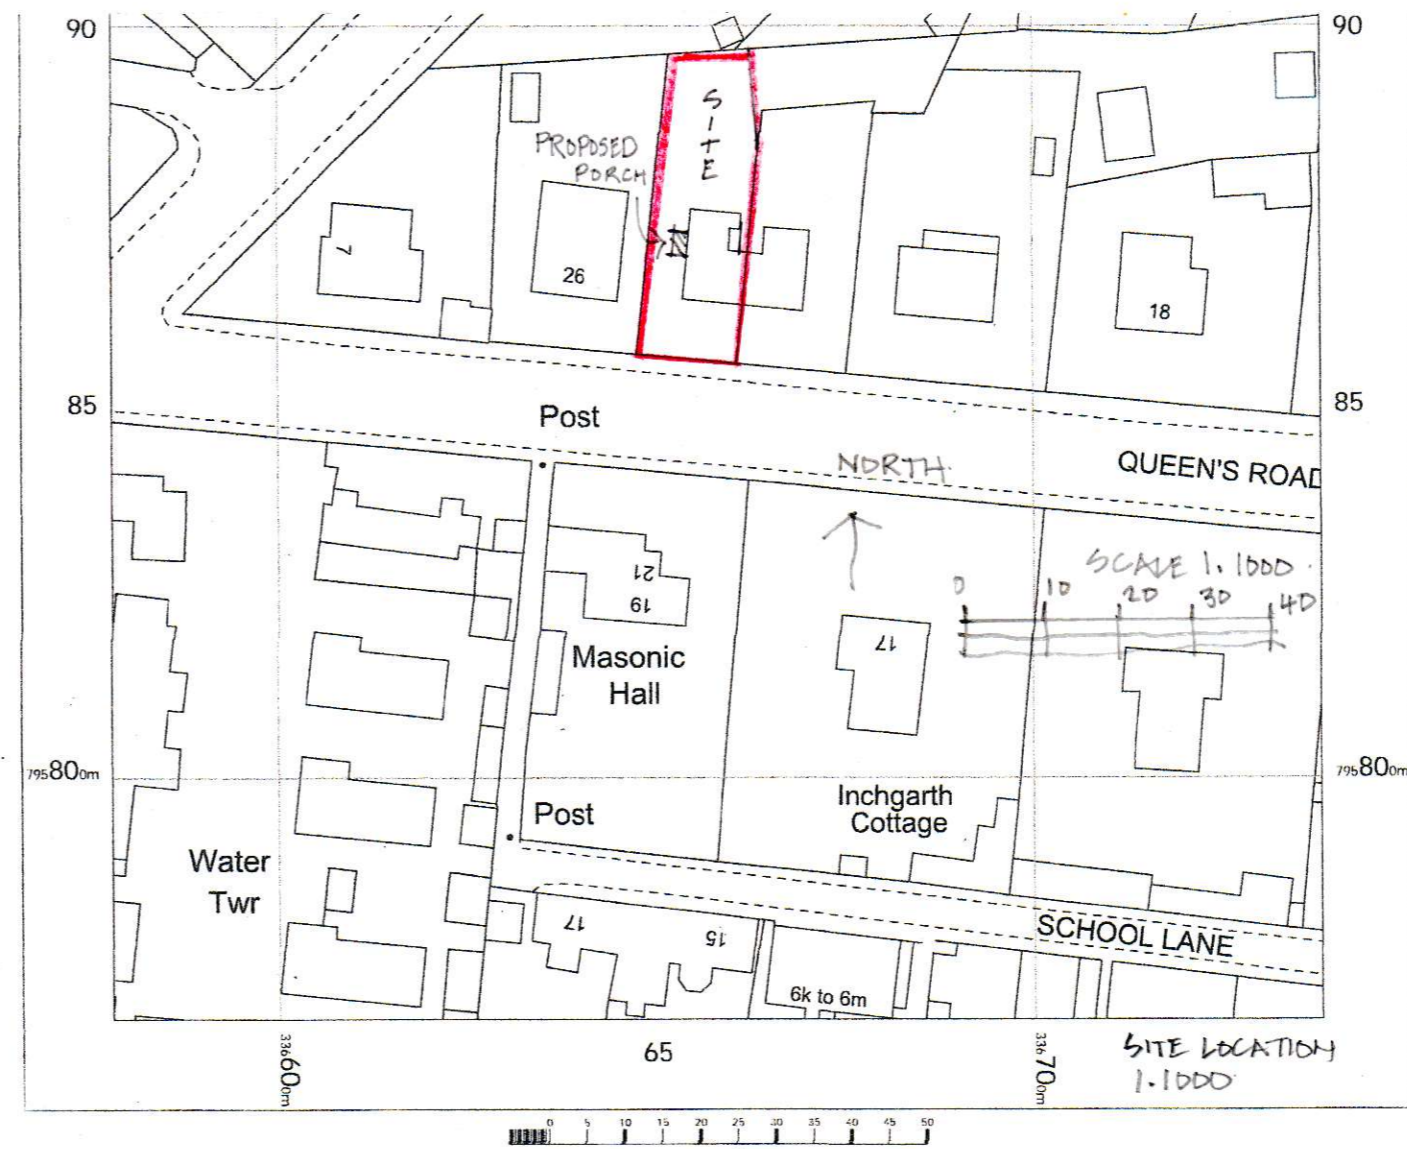

ENTRANCE DOOR DETAILS

ARDSHIEL -
 24 QUEENS RD
 BALLVATER ABBEY DNS.
 ENTRANCE DOOR
 SITE LOCATION PLANS
 SCALE AS SHOWN AS
 DRWG NO L(-) 03
 APRIL 24