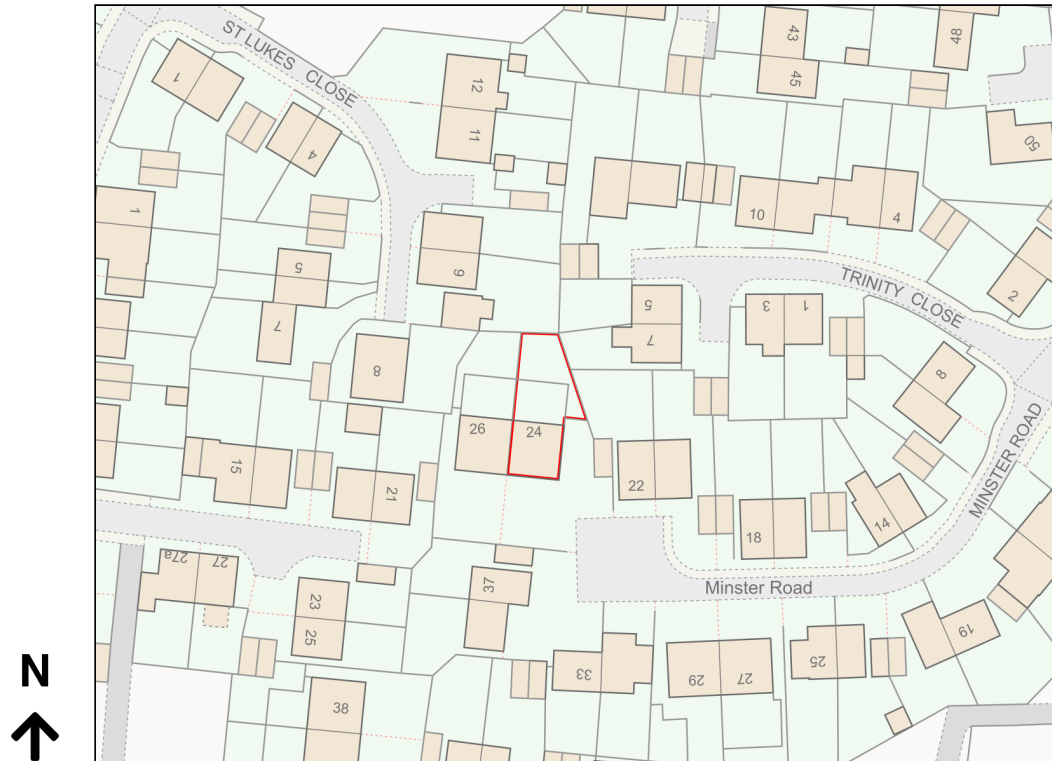

Location Plan

Site Address: 24, Minster Road, Laindon, Basildon, SS15 5FU

Date Produced: 22-Apr-2024

Scale: 1:1250 @A4

Planning Portal Reference: PP-13001133v1