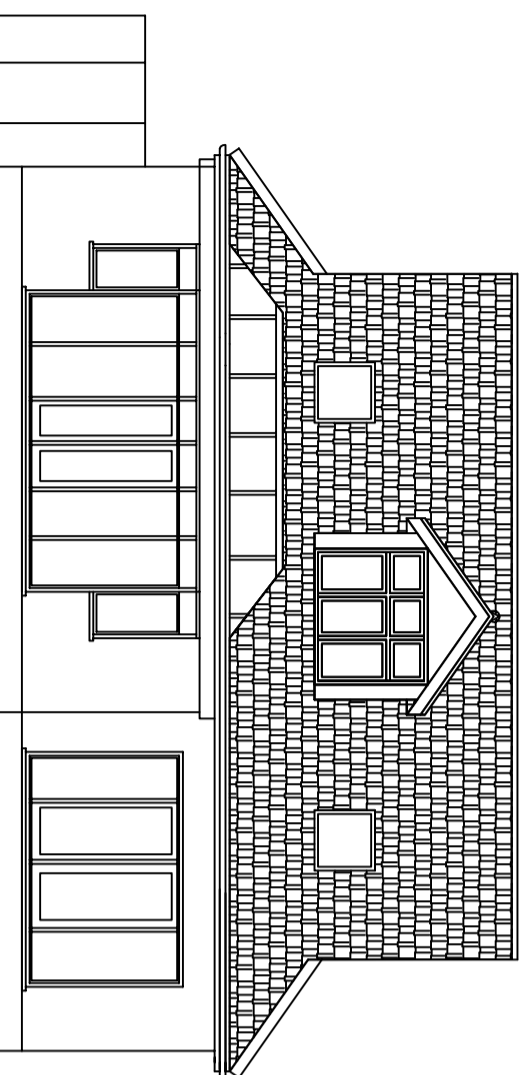

FRONT ELEVATION

Render painted white

Plain Tiles

6566

SIDE ELEVATION

Plain Tiles

Render painted white

REAR ELEVATION

SIDE ELEVATION

**Tugby & Tugby**  
**Surveyors Limited**

30 Marks Avenue  
Ongar, Essex CM5 9AY  
Telephone: 01277 364145

Proposed  
Elevations

Michelle Goldstein  
The Briars, Hay Green  
Hook End, Essex  
CM15 0NT

Scale: A3 @ 1:100

Date: December 2023  
Drawing Number: 14423/05  
Revision Letter: C  
Drawn by: Hayley Simpson  
Checked by: Fraser Tugby