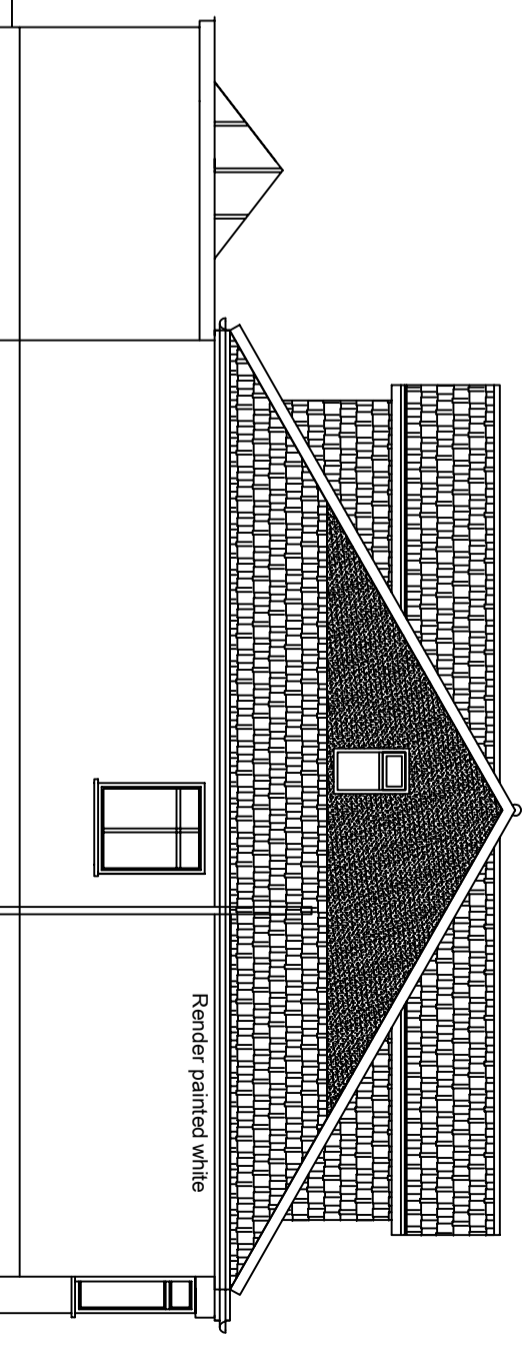

FRONT ELEVATION

Render painted white

Plain Tiles

6566

SIDE ELEVATION

Plain Tiles

Render painted white

REAR ELEVATION

SIDE ELEVATION

**Tugby & Tugby**  
**Surveyors Limited**

30 Marks Avenue  
Ongar, Essex CM5 9AY  
Telephone: 01277 364145

Proposed  
Elevations

Michelle Goldstein  
The Briars, Hay Green  
Hook End, Essex  
CM15 0NT

Scale: A3 @ 1:100

Date: December 2023  
Drawing Number: 14423/05  
Revision Letter: C  
Drawn by: Hayley Simpson  
Checked by: Fraser Tugby