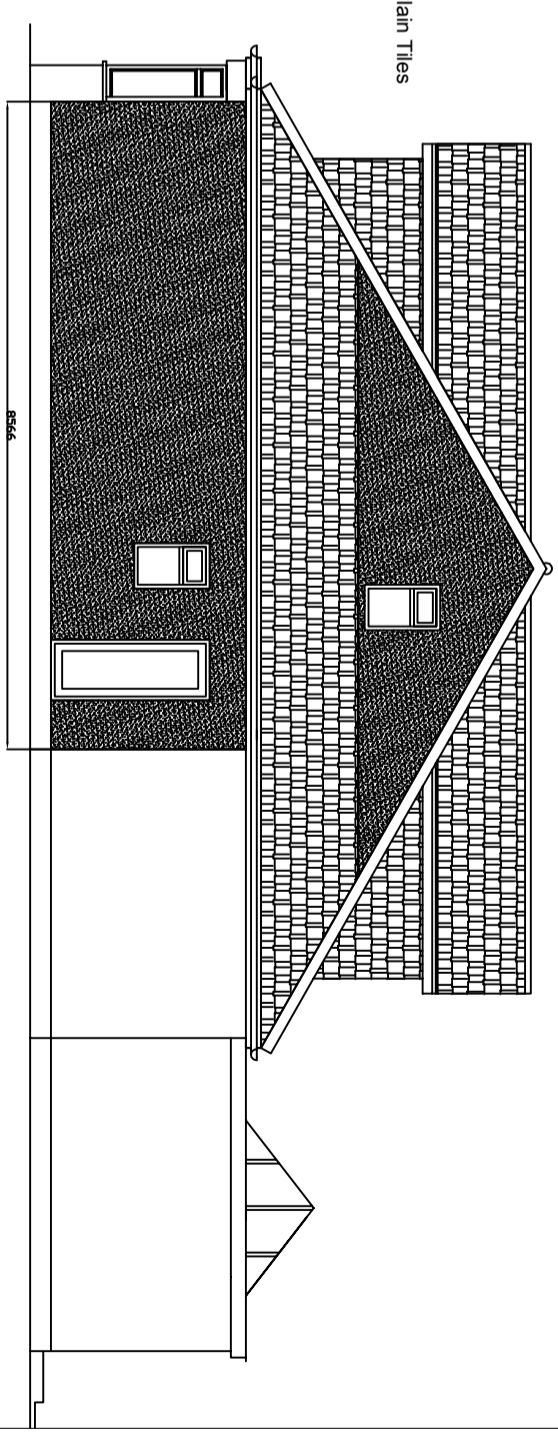

FRONT ELEVATION

Render painted white

Plain Tiles

6566

SIDE ELEVATION

Plain Tiles

Render painted white

REAR ELEVATION

SIDE ELEVATION

**Tugby & Tugby**  
**Surveyors Limited**

30 Marks Avenue  
Ongar, Essex CM5 9AY  
Telephone: 01277 364145

Proposed  
Elevations

Michelle Goldstein  
The Briars, Hay Green  
Hook End, Essex  
CM15 0NT

Scale: A3 @ 1:100

Date: December 2023  
Drawing Number: 14423/05  
Revision Letter: C  
Drawn by: Hayley Simpson  
Checked by: Fraser Tugby