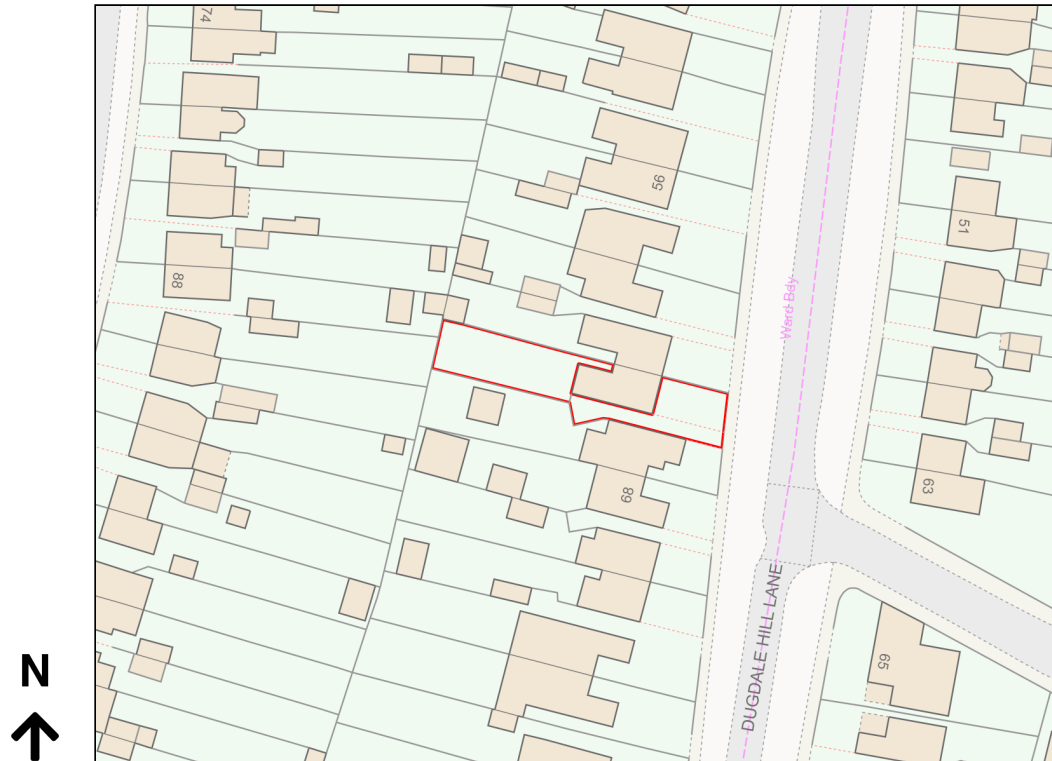

Location Plan

Site Address: 64, Dugdale Hill Lane, Potters Bar, EN6 2DN

Date Produced: 25-Apr-2024

Scale: 1:1250 @A4

Planning Portal Reference: PP-13011036v1