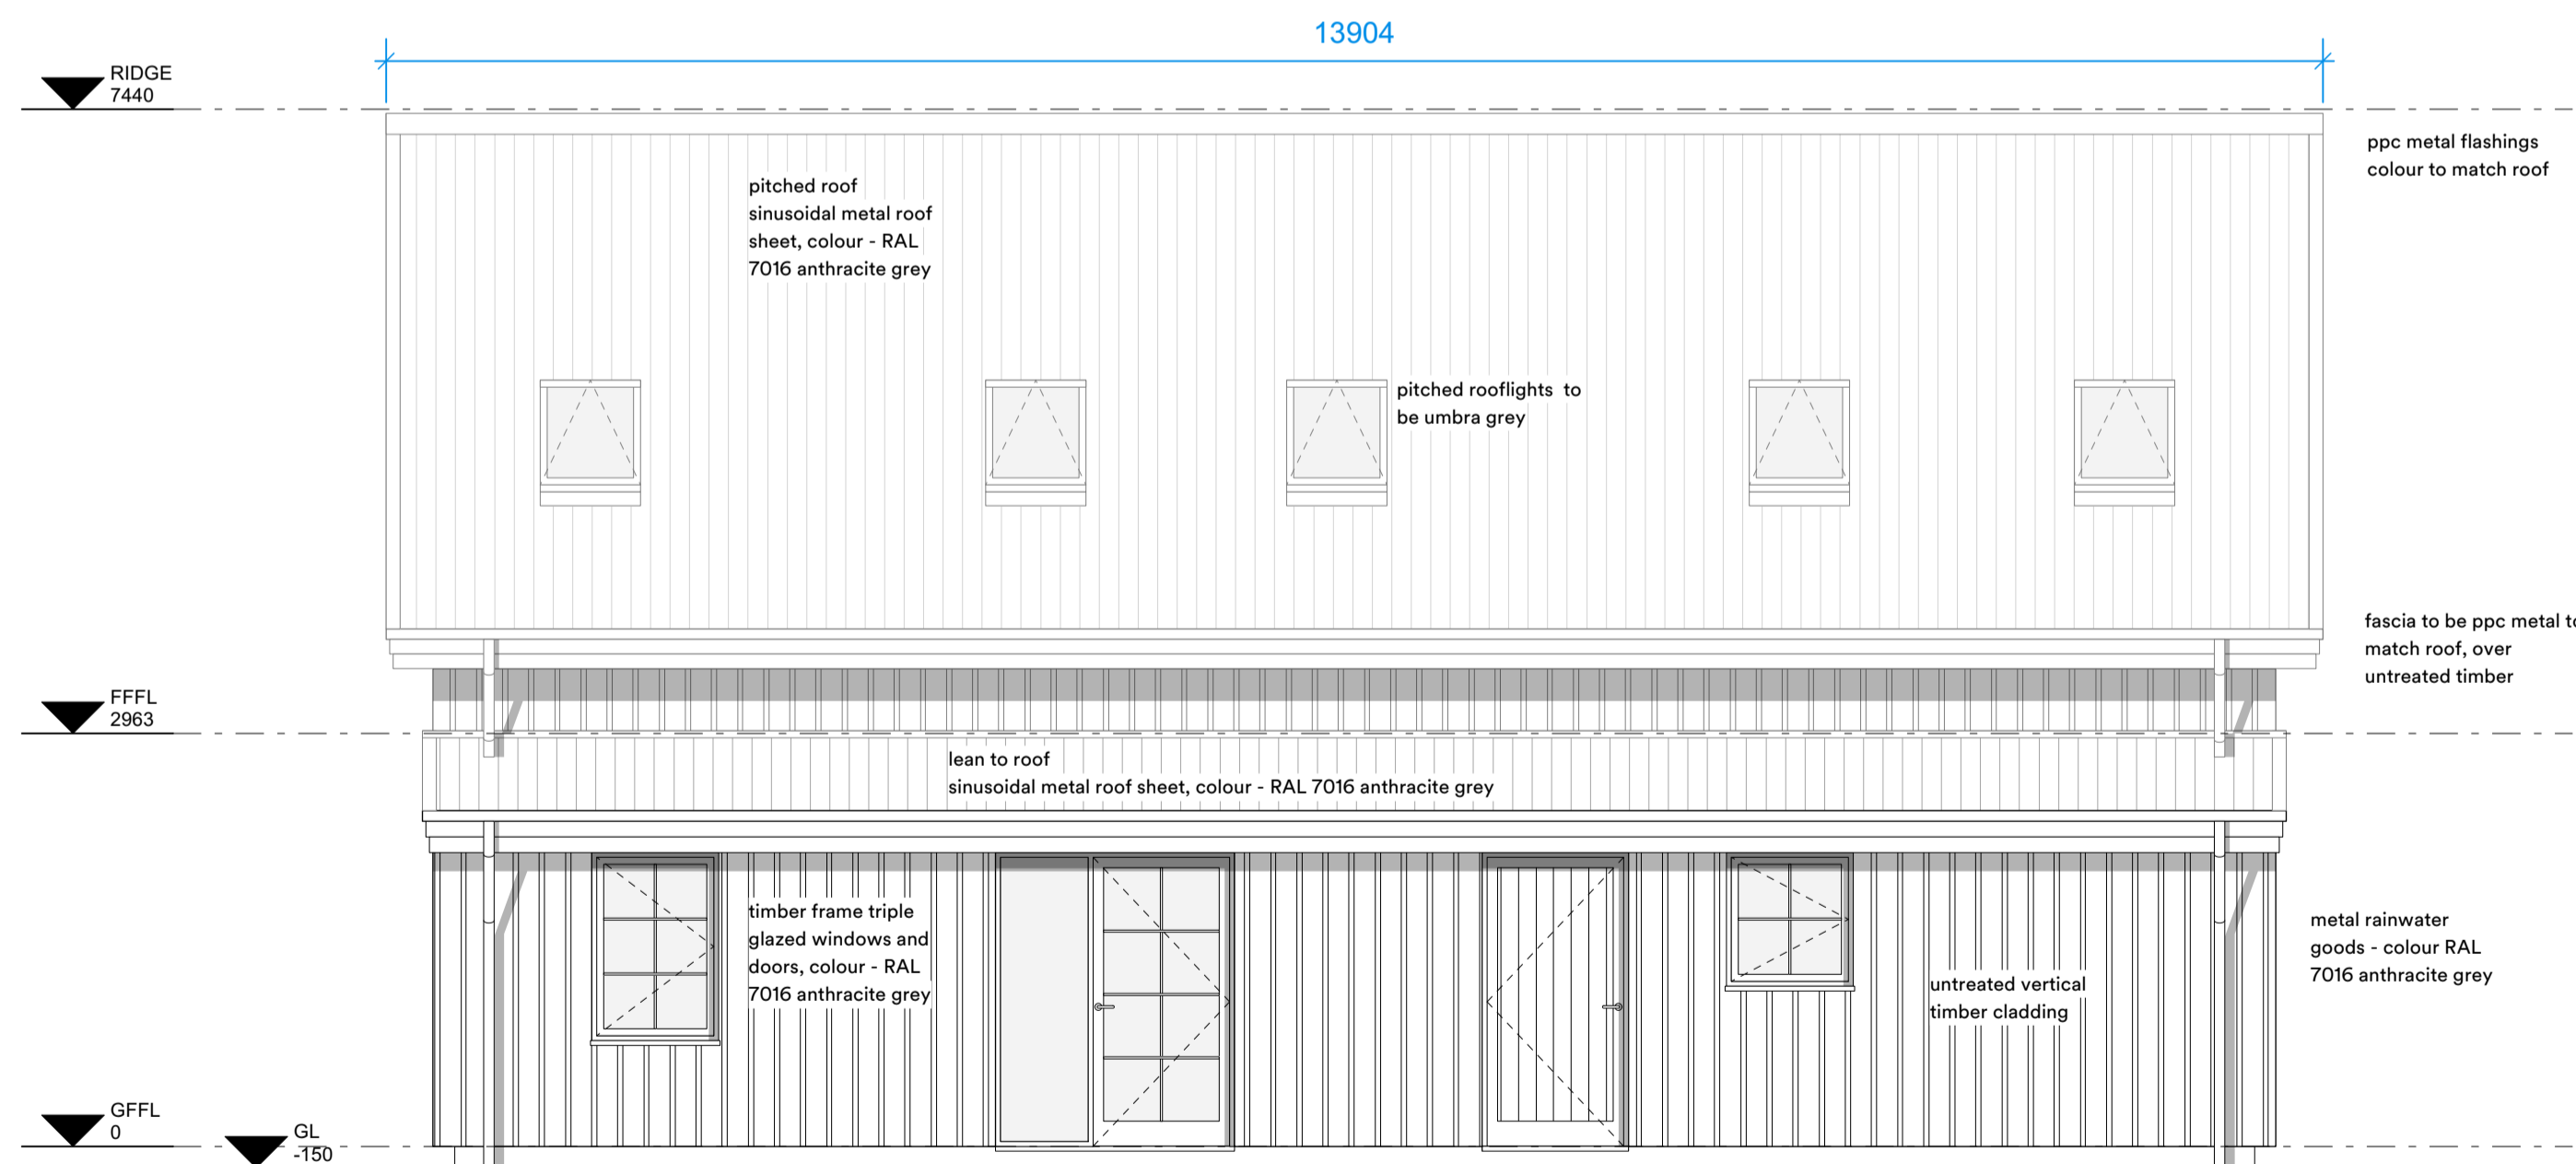

NORTH ELEVATION
1:50