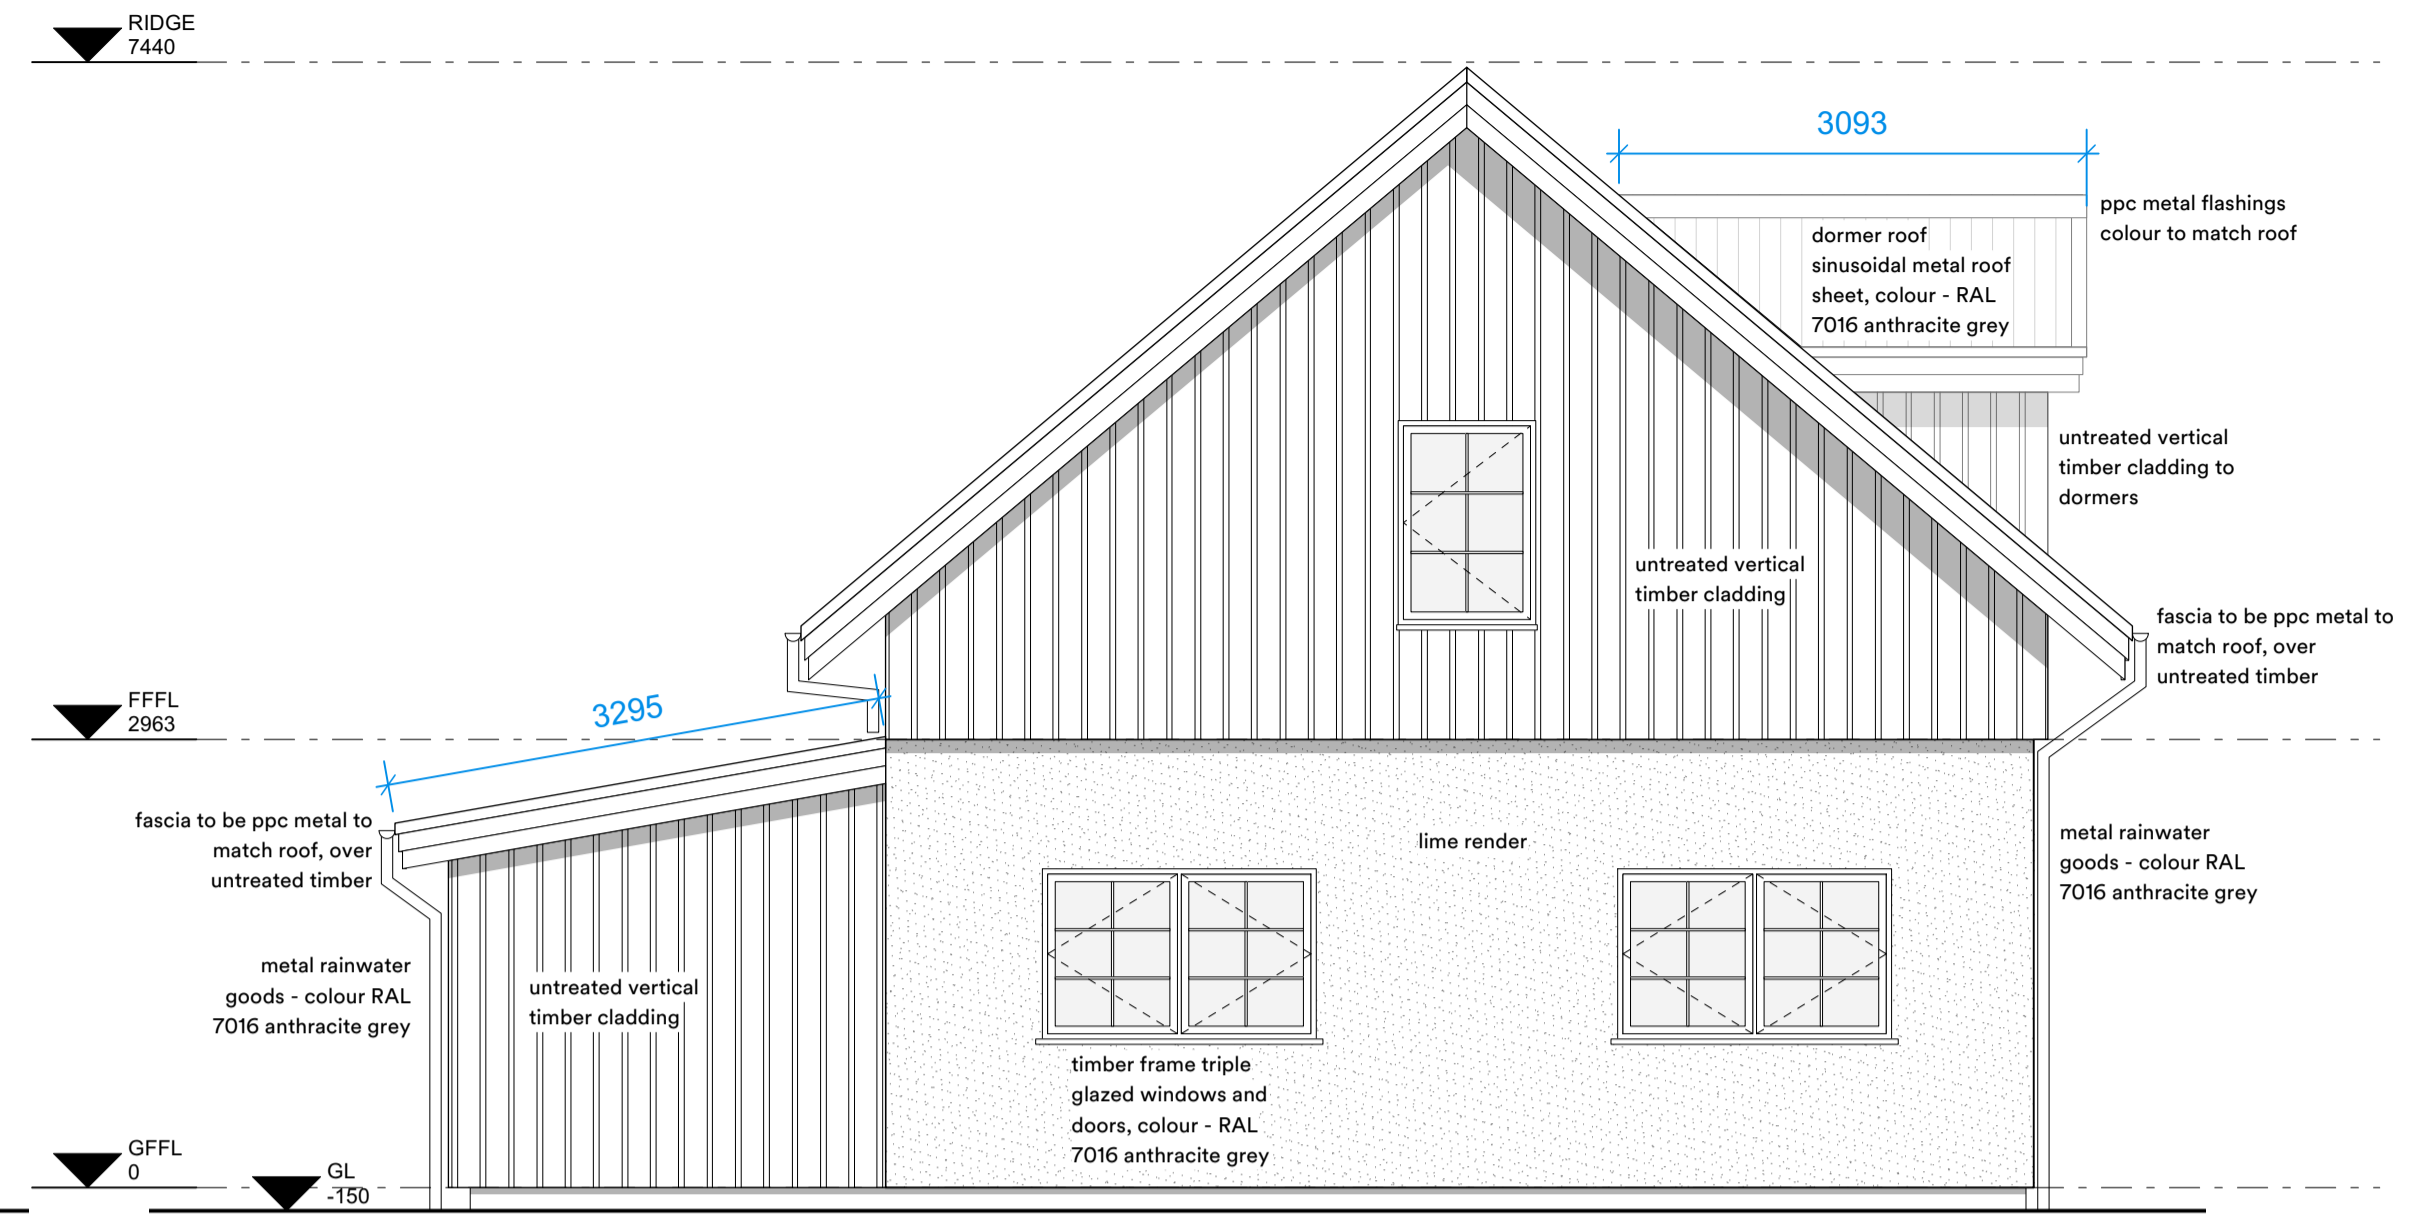

WEST ELEVATION
1:50