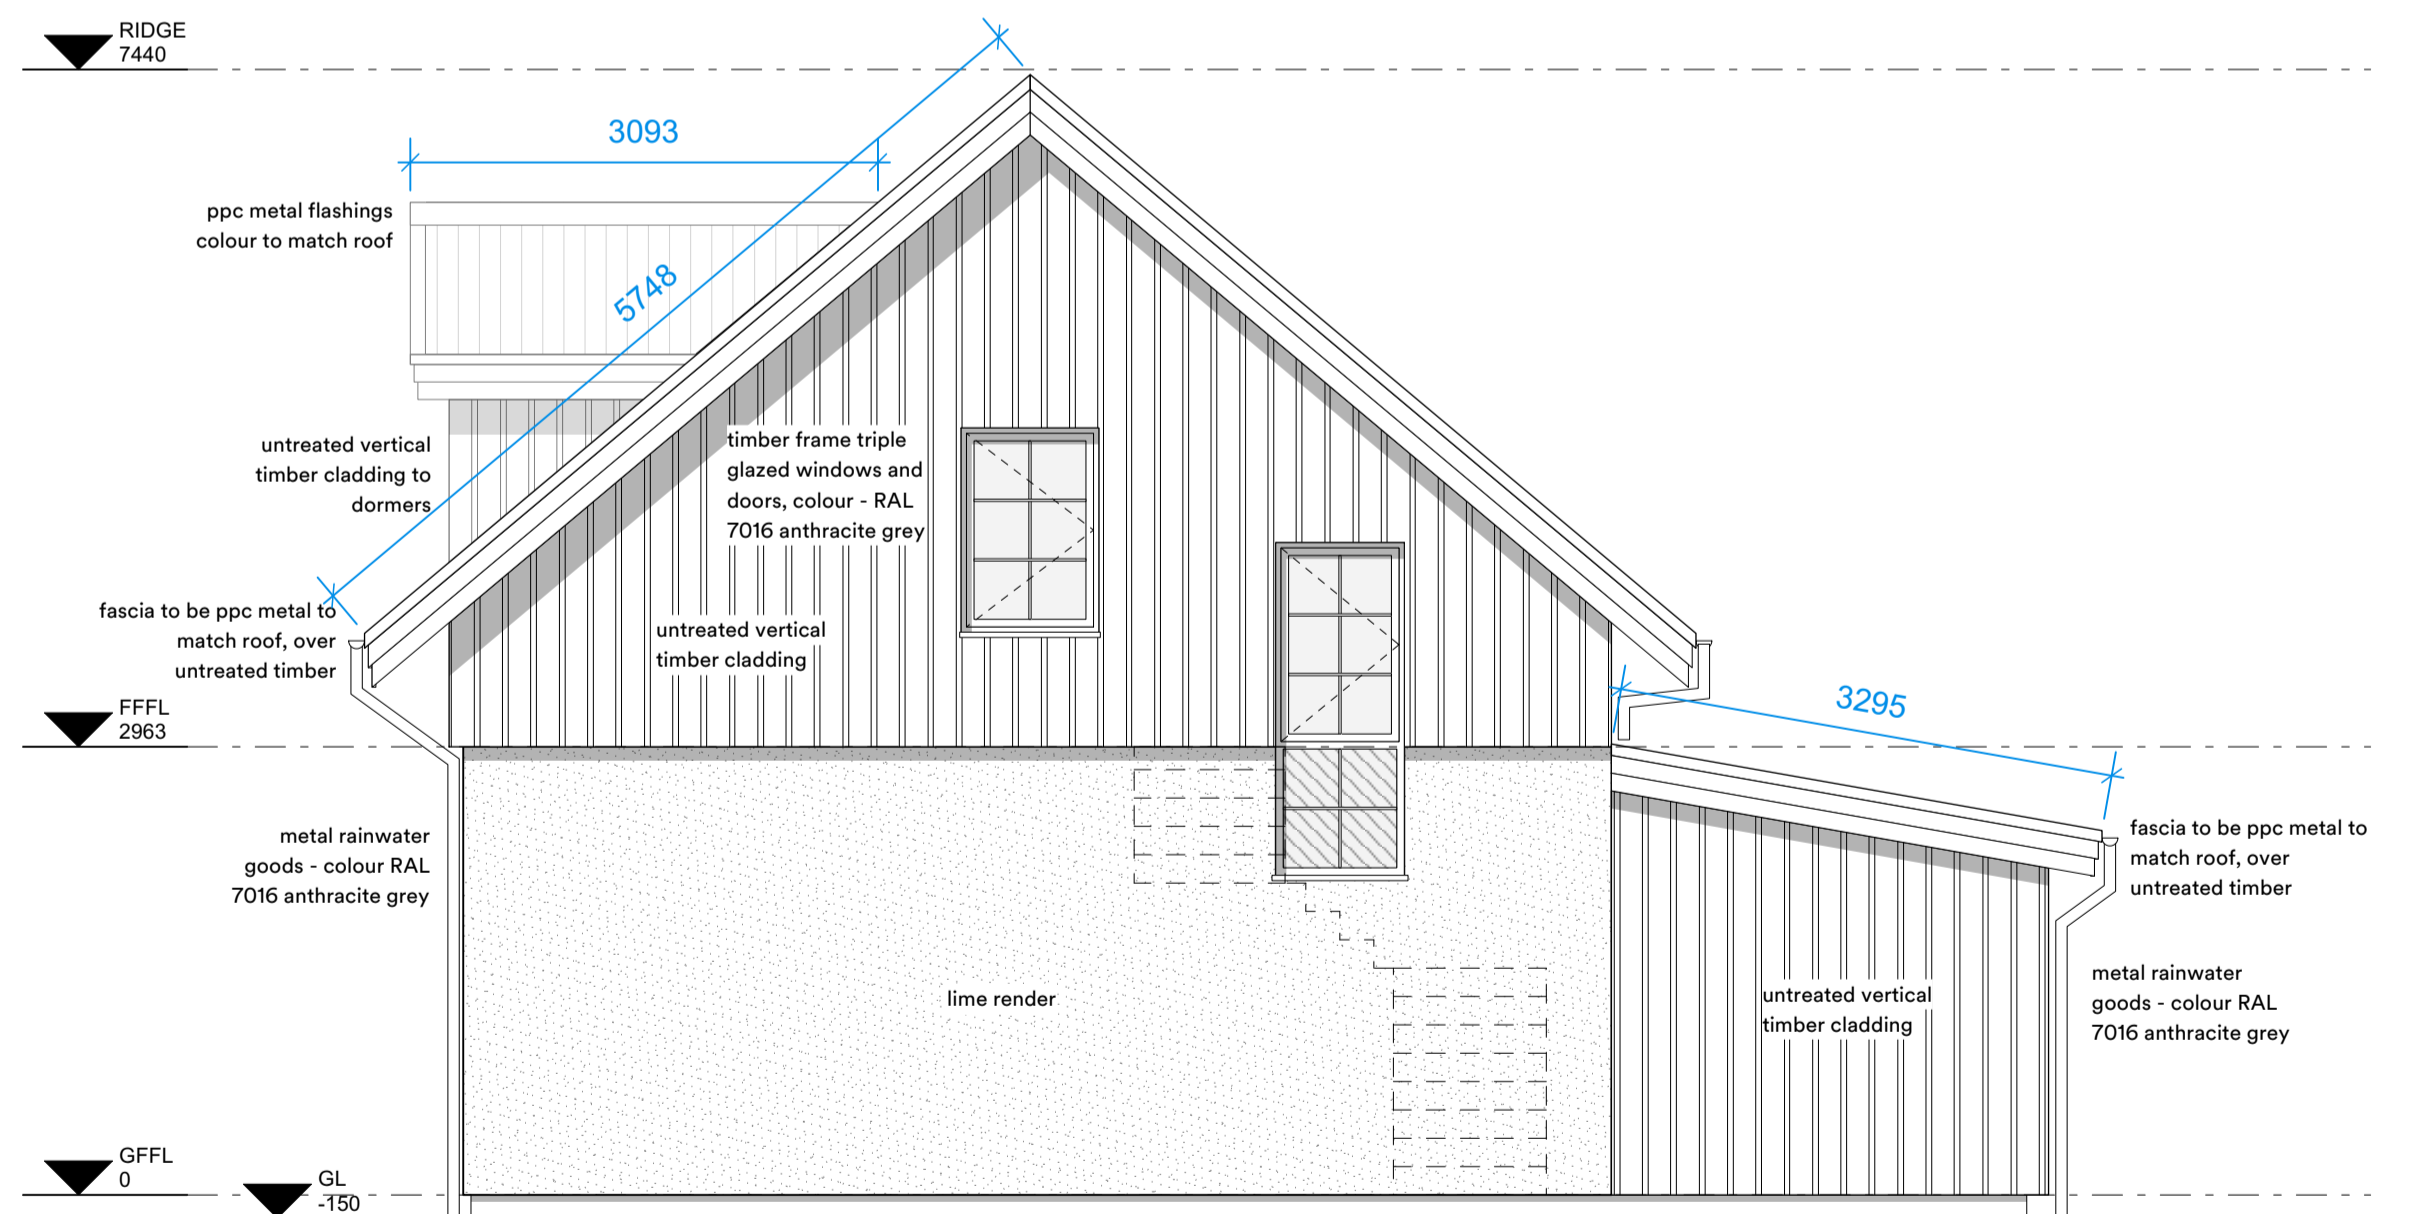

EAST ELEVATION
1:50

Project
Newlands Farm House

Title
Proposed Elevations

Date	29/03/2024	Scale	1:50@A1
Drawn	Checked	Status	Planning

NFH-PL-300