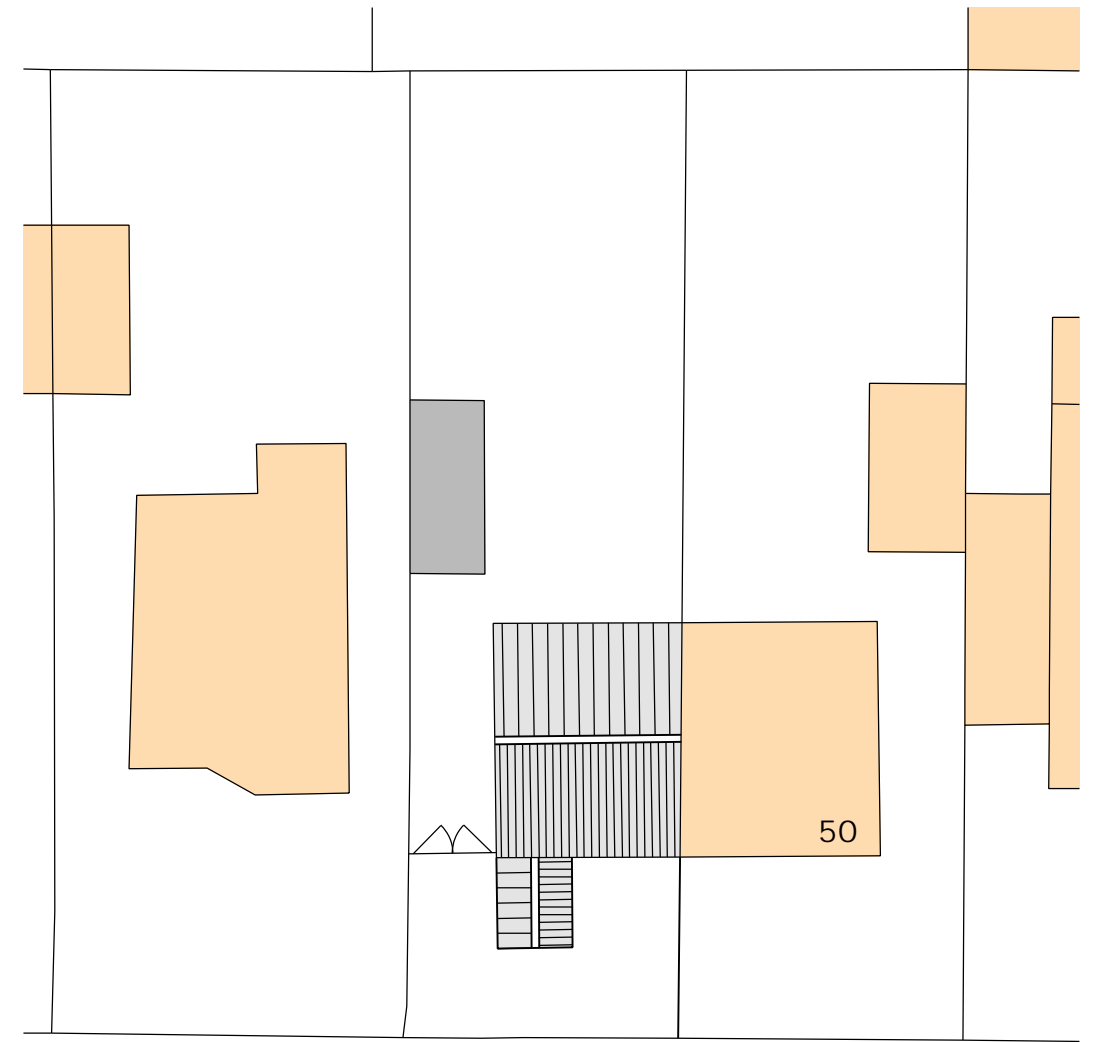

SUFFIELD WAY

EXISTING SITE PLAN 1:250

LOCATION PLAN 1:1250

SUFFIELD WAY

PROPOSED SITE PLAN 1:250

PROPOSED FRONT PORCH 52 SUFFIELD WAY KINGS LYNN

PROJECT : 301 DRAWING : 01 DATE : FEB 2024 DRAWING : EXISTING & PROPOSED SITE & LOCATION PLANS SCALE : SHOWN AT A3