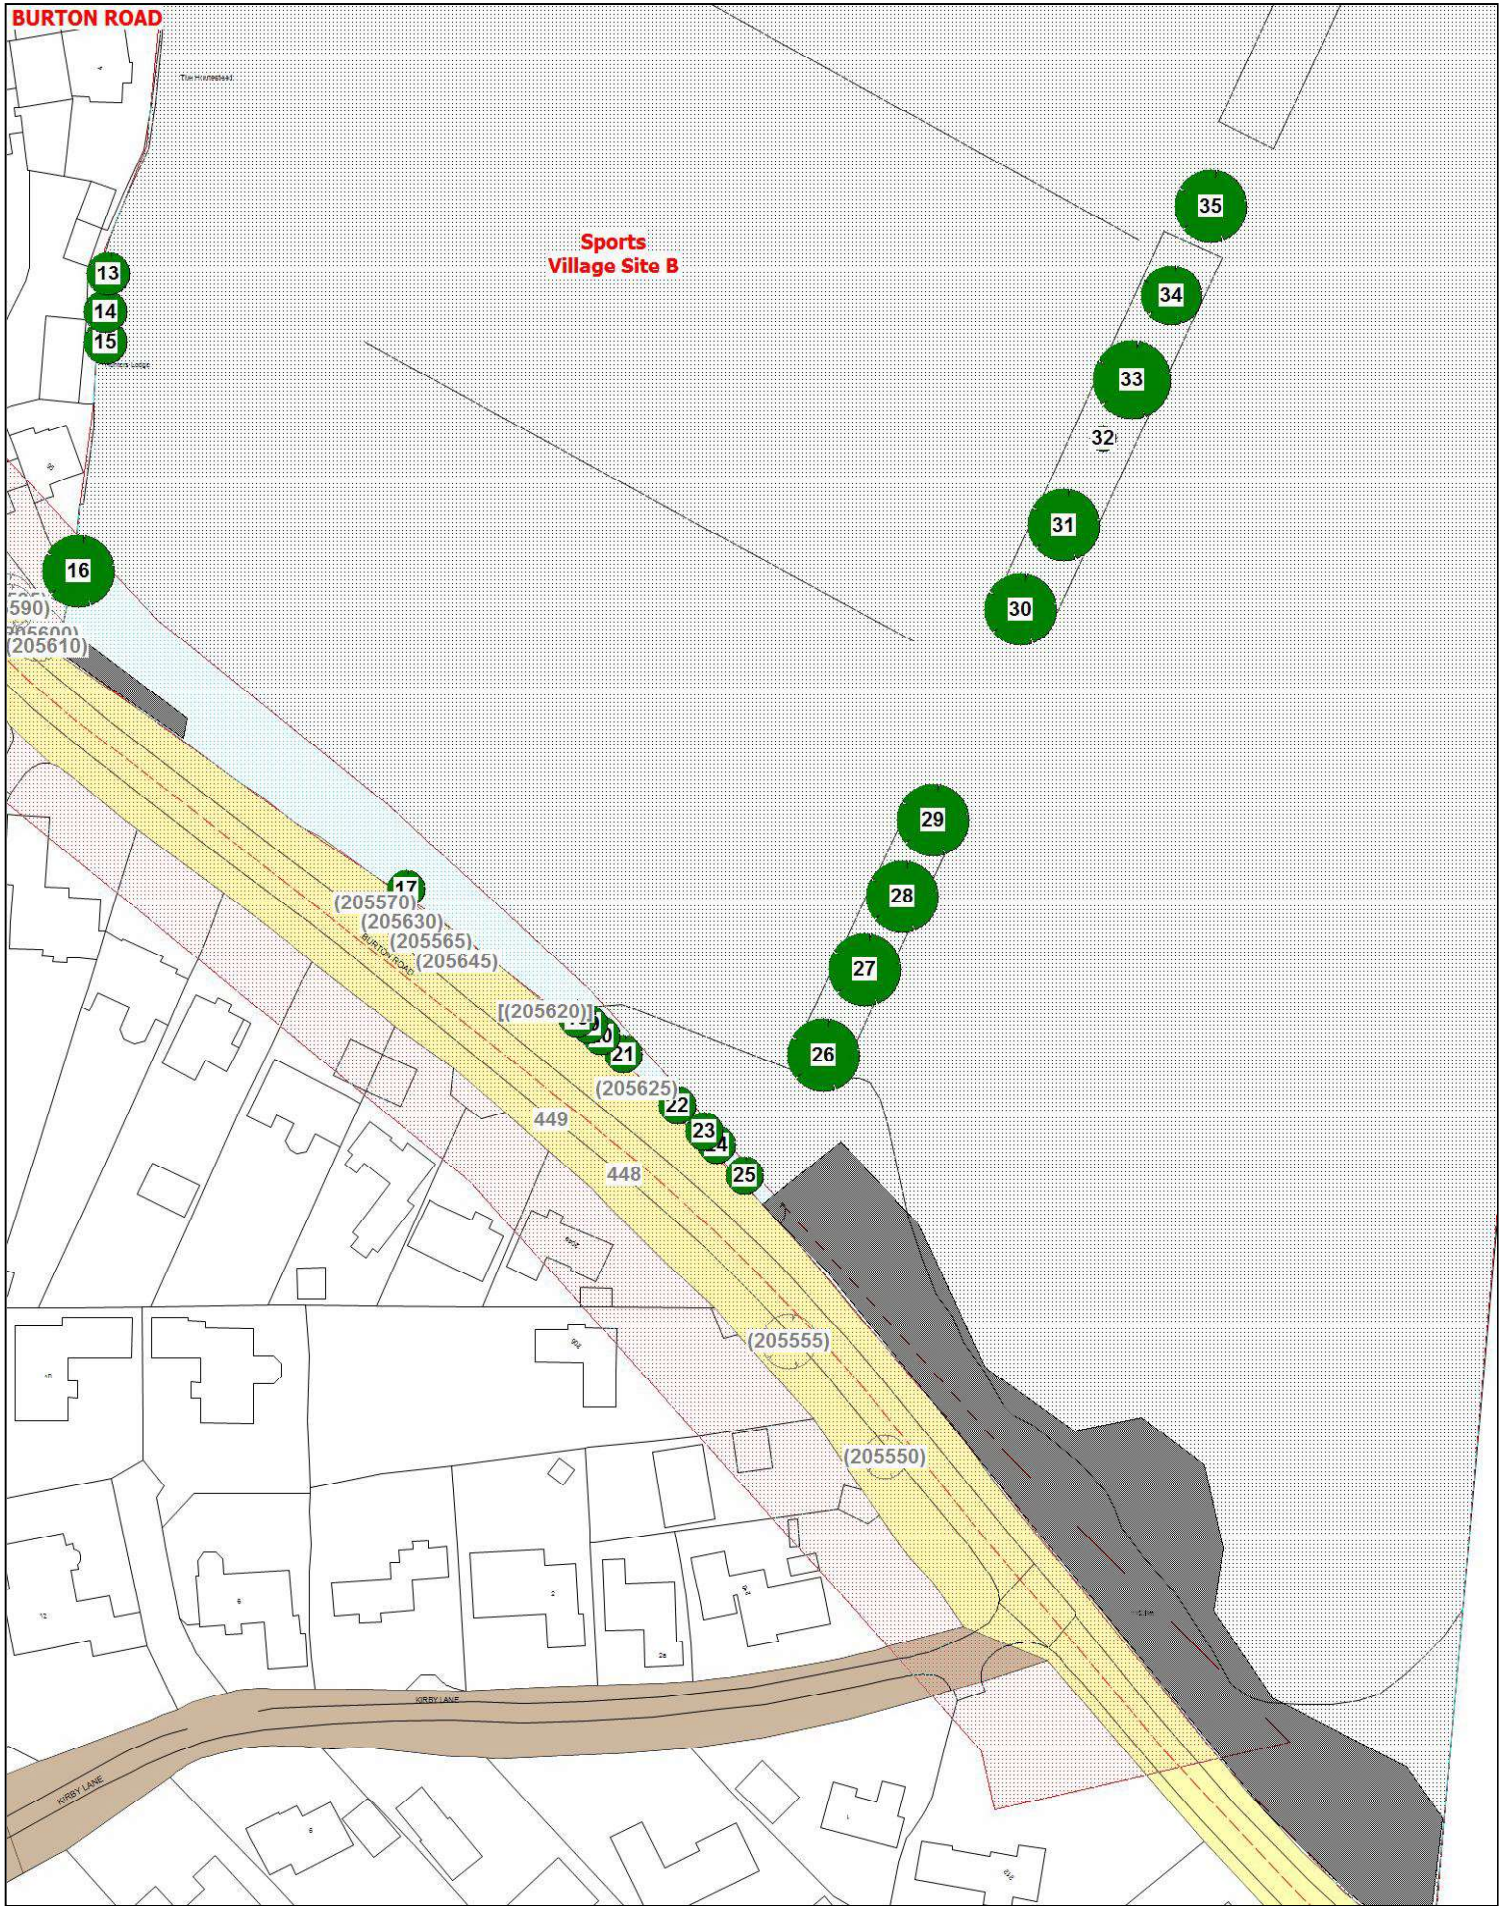

BURTON ROAD

Sports Village Site B

Sports Village Site B

Scale Unknown

Date 23/08/2023

Reproduced from the Ordnance Survey mapping with the permission of the Controller of Her Majesty's Stationery Office. (c) Crown Copyright Reserved. Unauthorised reproduction infringes Crown Copyright and may lead to prosecution or civil proceedings.