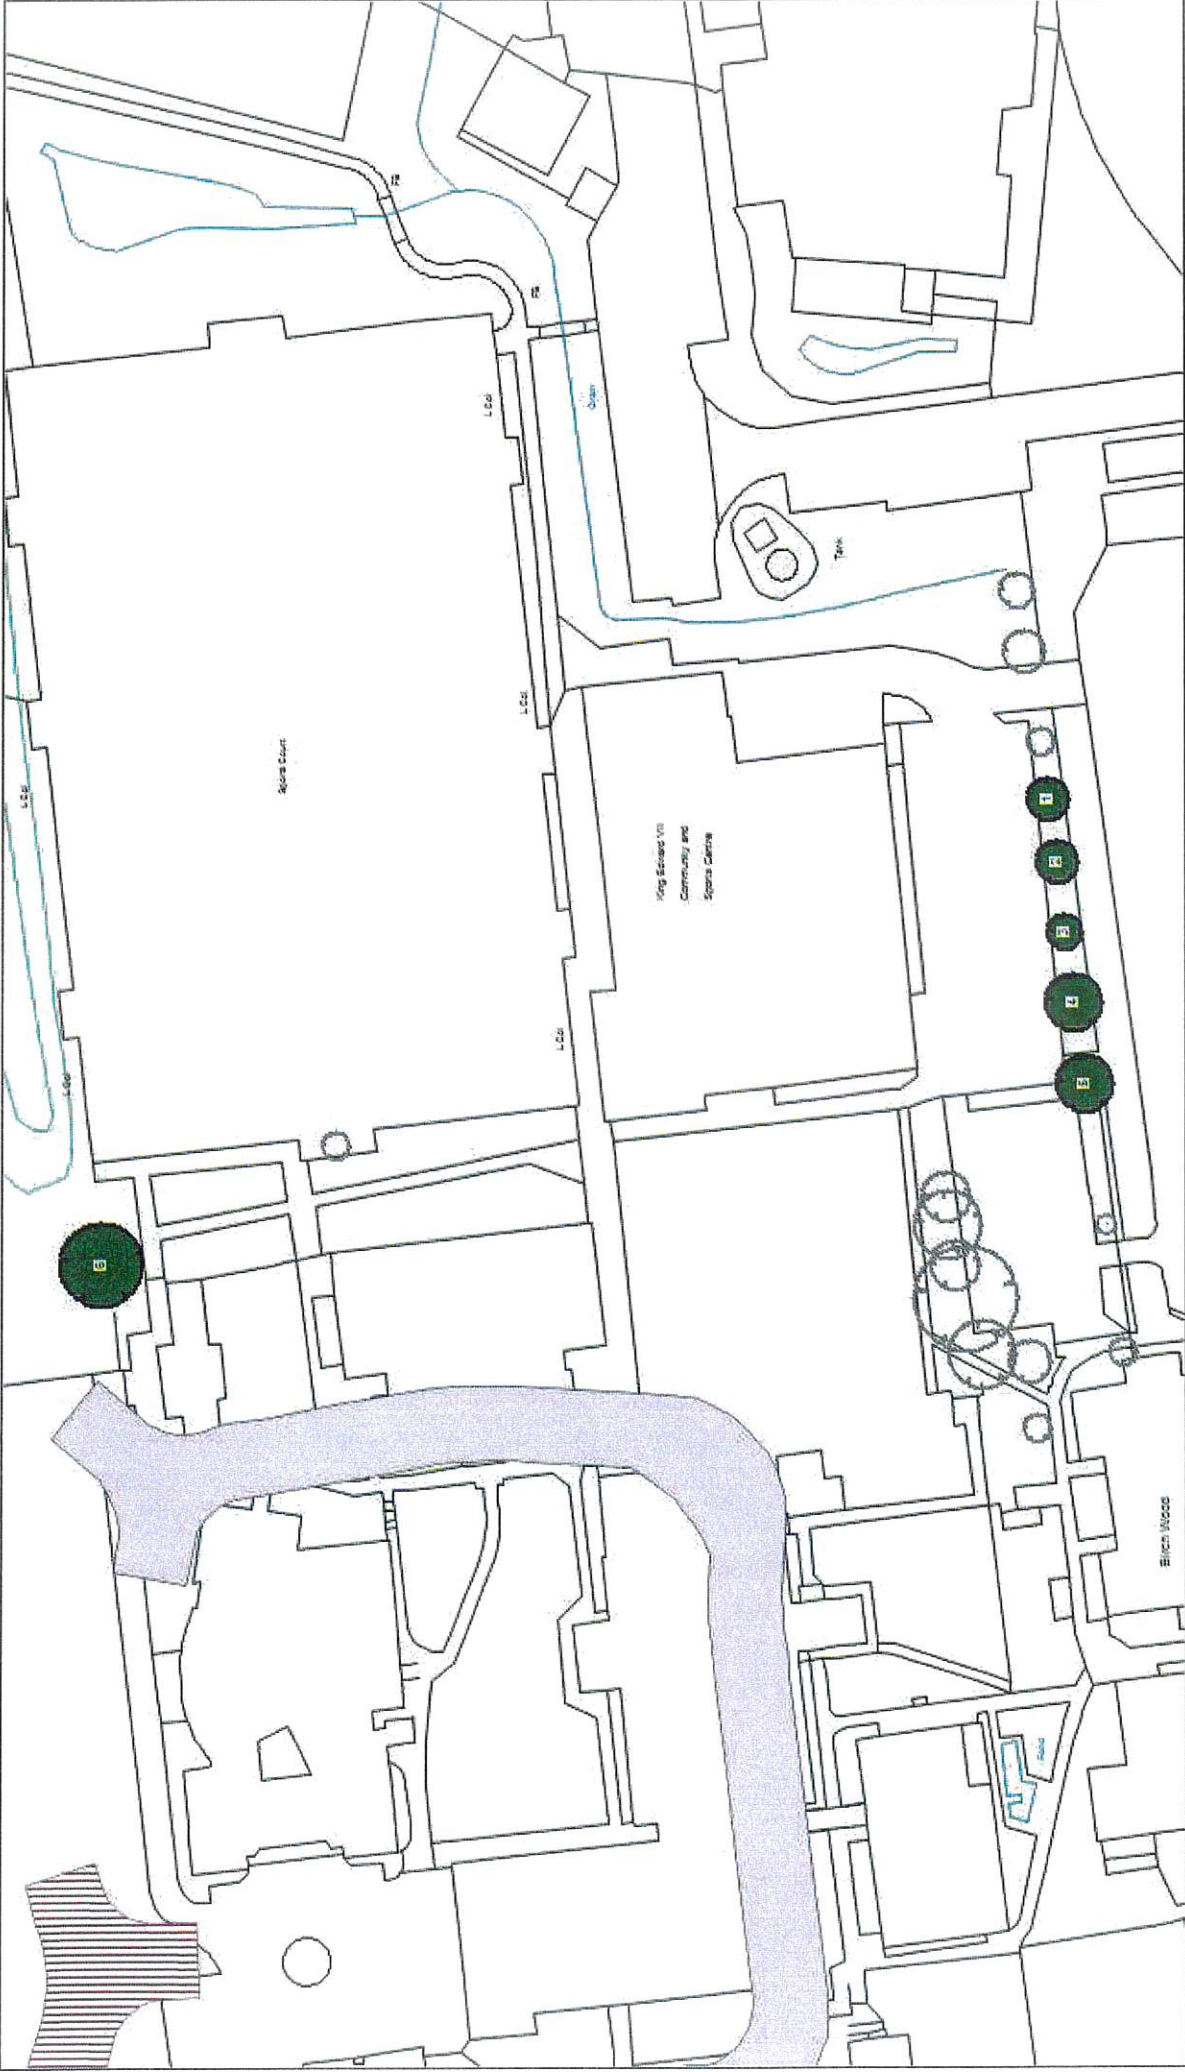

**Tree Shedule**  
**King Edwards Site**  
**Burton Road**  
**Melton Mowbray**

- T1 Red Chestnut Crown lift 5.2m over highway and 2.5m over grass.
- T2 Red Chestnut Crown Lift 5.2m over highway and 2.5m over grass.
- T3 Red Chestnut Remove to ground level.
- T4 Red Chestnut Crown lift 5.2m over highway and 2.5m over grass.
- T5 Apple Remove to ground level.
- T6 Beech Crown lift 3m.
- T9 Red Chestnut Crown lift 2.5m.
- T10 Red Chestnut Crown lift 2.5m.
- T11 Red Chestnut Crown lift 2.5m.
- T12 Red Chestnut Crown lift 2.5m.
- T26 Lime Crown lift 3m.
- T27 Lime Crown lift 3m.
- T28 Beech Crown lift 3m.
- T29 Lime Crown lift 3m.
- T30 Lime Crown lift 3m.
- T31 Lime Crown lift 3m.
- T33 Sycamore Crown lift 3m.
- T34 Beech Crown lift 3m.
- T35 Lime Crown lift 3m.
- T36 Lime Crown lift 3m.
- T37 Sycamore Remove to ground level.
- T38 Whitebeam Remove to ground level.
- T39 Lime Crown lift 3m.
- T40 Beech Crown lift 3m.
- T41 Lime Crown lift 3m.
- T42 Ash Remove to ground level.
- T43 Field Maple Crown lift 3m.

|       |            |
|-------|------------|
| Scale | Unknown    |
| Date  | 23/08/2023 |

**Melton Sports Village B P2 Works - W1\_Tree Schedule**  
 W1\_Tree Schedule - Melton Sports Village B P2 Works

**Leicestershire  
County Council**

Reproduced from the Ordnance Survey mapping with the permission of the Controller of Her Majesty's Stationery Office. (c) Crown Copyright Reserved. Unauthorised reproduction infringes Crown Copyright and may lead to prosecution or civil proceedings.

Reproduced from the Ordnance Survey mapping with the permission of the Controller of Her Majesty's Stationery Office. (c) Crown Copyright Reserved. Unauthorised reproduction infringes Crown Copyright and may lead to prosecution or civil proceedings.