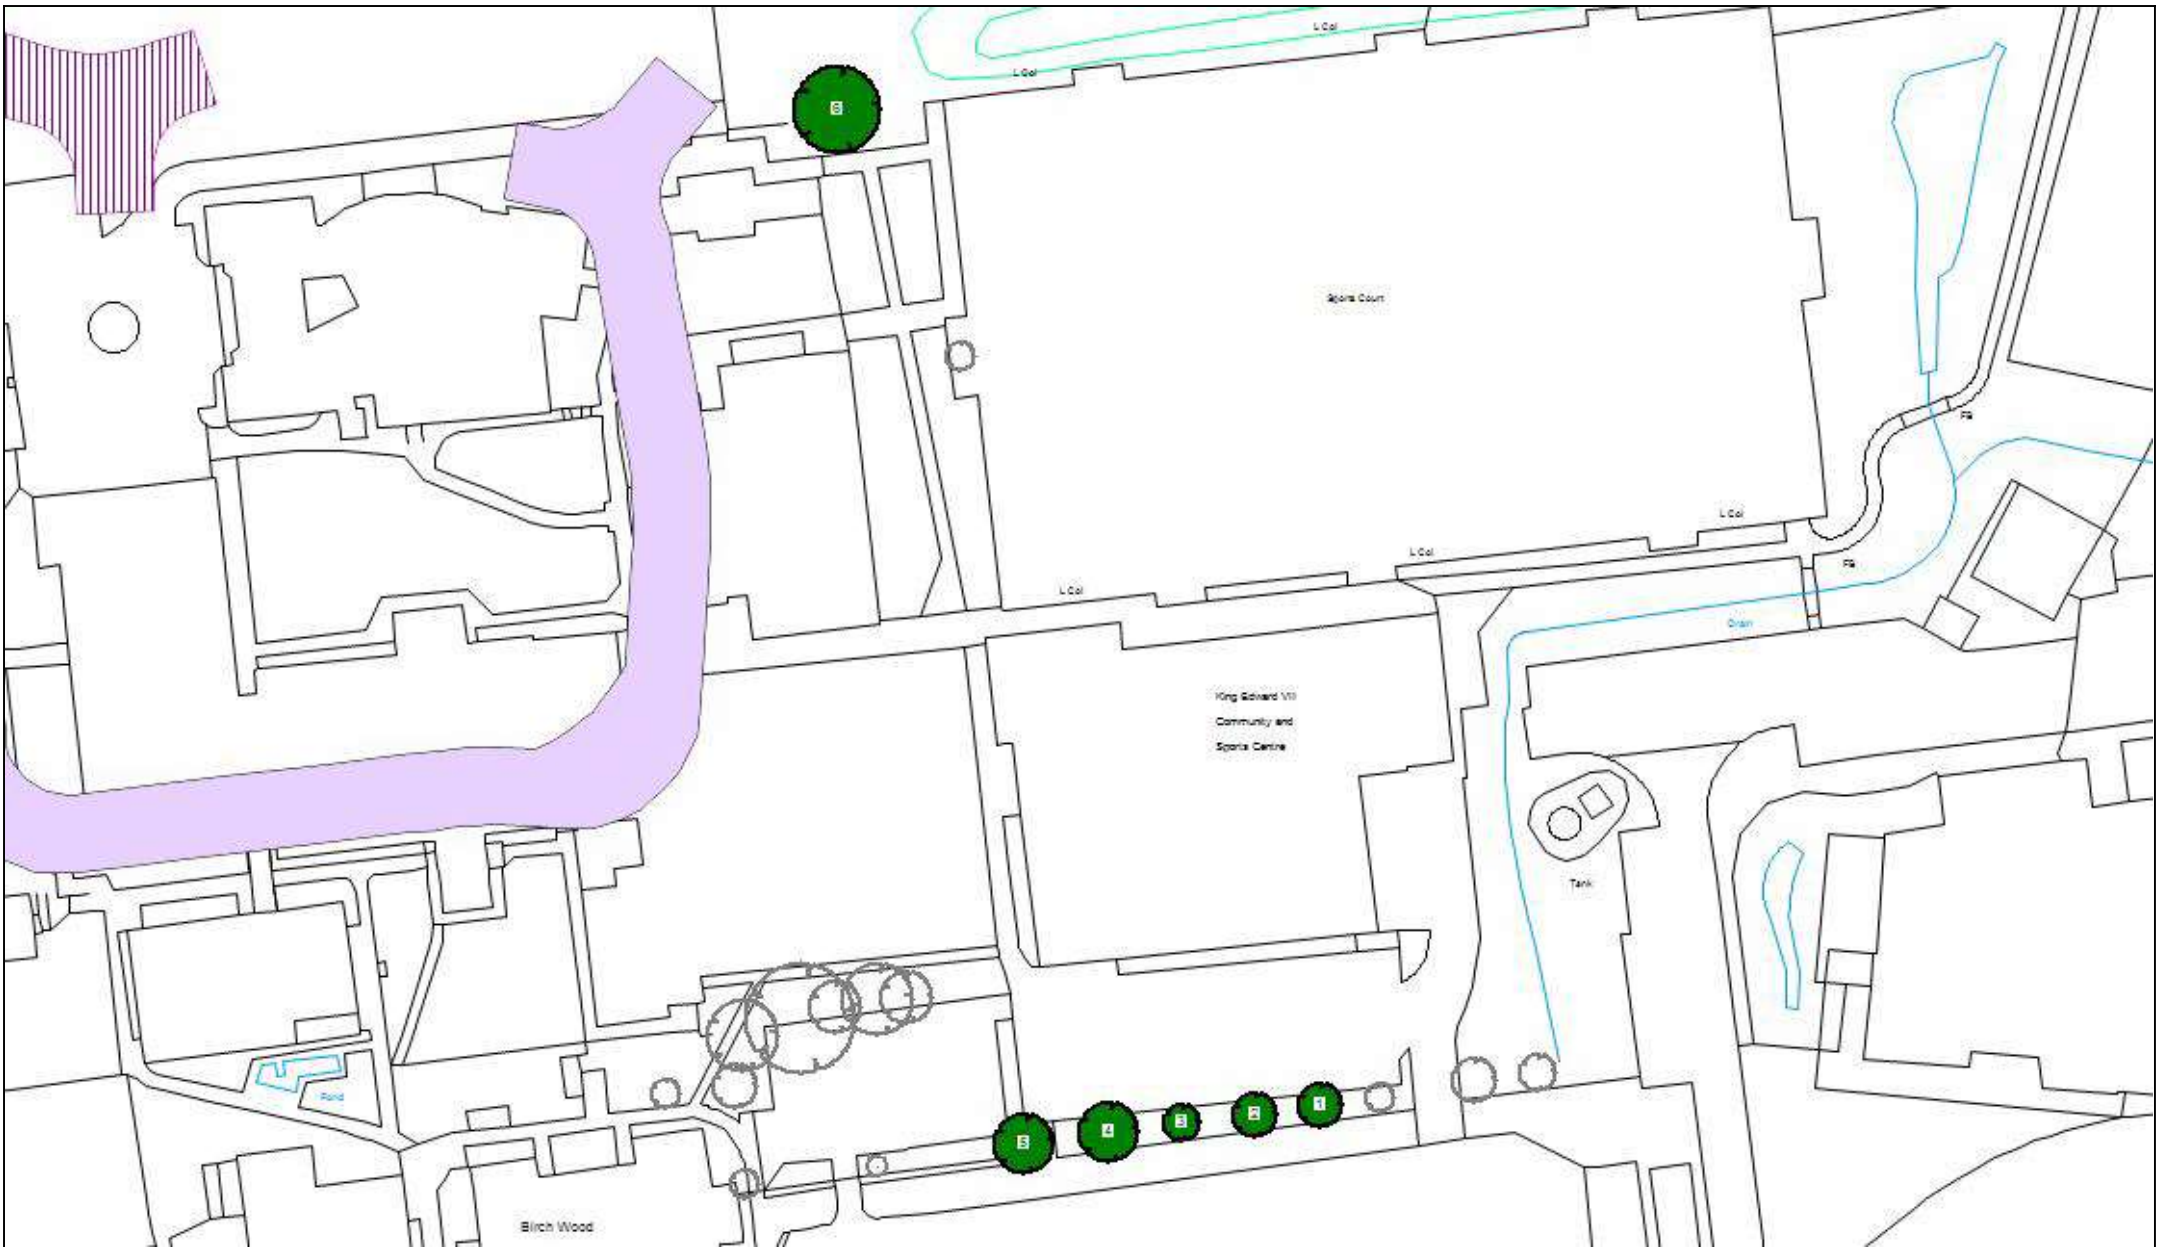

Melton Mowbray, Melton (N)

Tree Id	Common	Height	Spread	Age Class	Site features	Conditions	Recommendations	Priority
1	Apple spp	6.0m	6.0m	Middle-Aged	Adjacent - Parking area	Crown - Branch wounds Crown - Poor pruning/old stubs Crown - Thin foliage Fair Trunk - Mower Damage Trunk - Epicomics/suckers	None recorded..	No action required
2	Apple spp	5.0m	6.0m	Mature	Adjacent - Parking area	Crown - Poor pruning/old stubs Fair Trunk - Mower Damage Trunk - Epicomics/suckers Trunk - Minor Trunk Decay Trunk - Poor Pruning Wound	None recorded..	No action required
3	Apple spp	6.0m	5.0m	Mature	Adjacent - Parking area	Crown - Thin foliage Fair Trunk - Epicomics/suckers Trunk - Leaning Trunk - Minor Trunk Decay	None recorded..	No action required
4	Apple spp	5.0m	8.0m	Mature	Adjacent - Parking area Hazard - Street Light	Crown - Minor Deadwood < 100mm Crown - Poor pruning/old stubs Fair Trunk - Epicomics/suckers Trunk - Forked Trunk	None recorded..	No action required
5	Apple spp	5.0m	8.0m	Mature	Adjacent - Parking area Hazard - Telephone Cable (Wire)	Crown - Branch wounds Crown - Minor Deadwood < 100mm Dying Trunk - Mower Damage Trunk - Forked Trunk Trunk - Leaning	Straight Fell	Priority 2
6	Common Beech	13.0m	11.0m	Young-Mature	Adjacent - Private garden	Crown - Low Branches Crown - Poor pruning/old stubs Good	Crown Lift General Works	Priority 2
						Total:	6 trees	

Notes:-

Overall total:	6 trees	-
-----------------------	----------------	---

Melton Sports Vilage A Schedule - Tree Schedule

Tree Schedule - Melton Sports Vilage A Schedule

Scale Unknown

Date 23/08/2023

Reproduced from the Ordnance Survey mapping with the permission of the Controller of Her Majesty's Stationery Office. (c) Crown Copyright Reserved. Unauthorised reproduction infringes Crown Copyright and may lead to prosecution or civil proceedings.