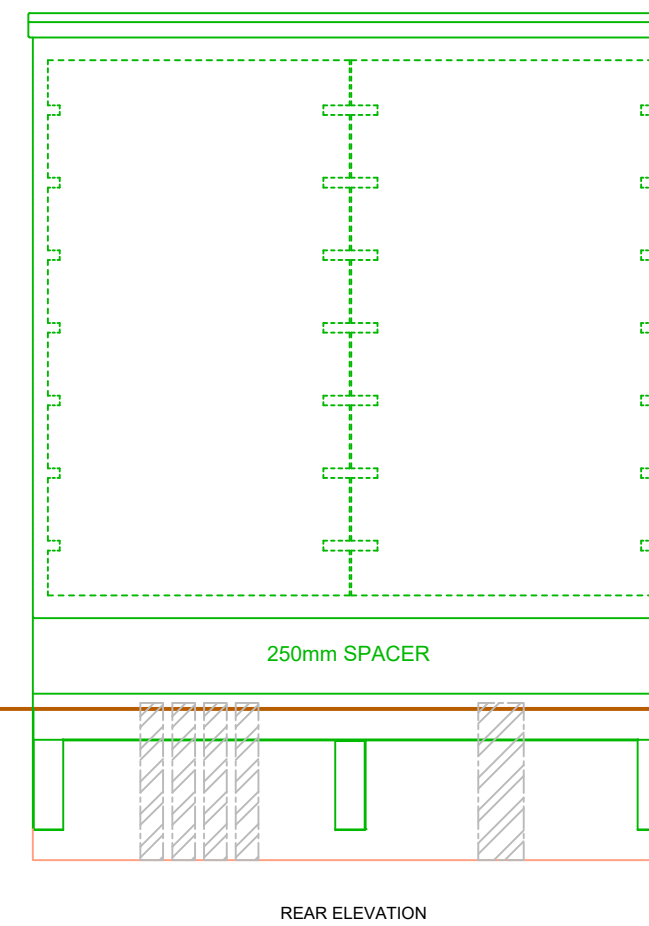

FEEDER PILLAR MODEL - RITHERDON RMC 2100 (WITH 250MM SPACER)
 EXTERNAL COLOUR - 14 C 39 GREEN
 DUCTING SPEC - BLACK RIGID TWIN WALL
 CABLE DUCT SMOOTH INTERNAL

COMMENTS		REV.	DESCRIPTION	REV. BY	APP.	DATE	ADDRESS	PROJECT NAME	 InstaVolt Ltd, 6 Cedarwood, Crockford Lane, Chineham Park, Hampshire, RG24 8WD © InstaVolt Ltd. 2020	REV.
NOTE: FOR FURTHER DETAILS PLEASE REFER TO MANUFACTURERS SPECIFICATIONS		A	Issued for comment	LW	RK	22/04/22		EQUIPMENT ELEVATIONS		A
								DRAWING TITLE		
								FEEDER PILLAR - RMC2100 (WITH SPACER)		
SCALE (@A3)	DRAWN BY							DRAWING NO.		
1:25	LW							001_27		