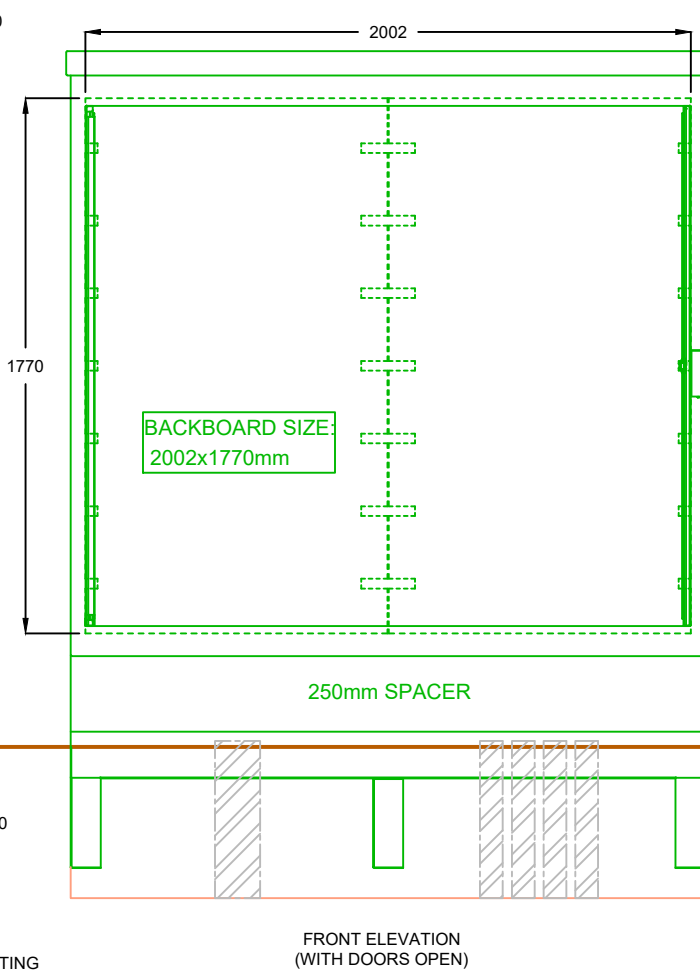

FEEDER PILLAR MODEL - RITHERDON RMC 2100 (WITH 250MM SPACER)
 EXTERNAL COLOUR - 14 C 39 GREEN
 DUCTING SPEC - BLACK RIGID TWIN WALL
 CABLE DUCT SMOOTH INTERNAL

COMMENTS		REV.	DESCRIPTION	REV. BY	APP.	DATE	ADDRESS	PROJECT NAME	 InstaVolt Ltd, 6 Cedarwood, Crockford Lane, Chineham Park, Hampshire, RG24 8WD © InstaVolt Ltd. 2020	REV.
NOTE: FOR FURTHER DETAILS PLEASE REFER TO MANUFACTURERS SPECIFICATIONS		A	Issued for comment	LW	RK	22/04/22		EQUIPMENT ELEVATIONS		A
								DRAWING TITLE		
								FEEDER PILLAR - RMC2100 (WITH SPACER)		
SCALE (@A3)	DRAWN BY							DRAWING NO.		
1:25	LW							001_27		