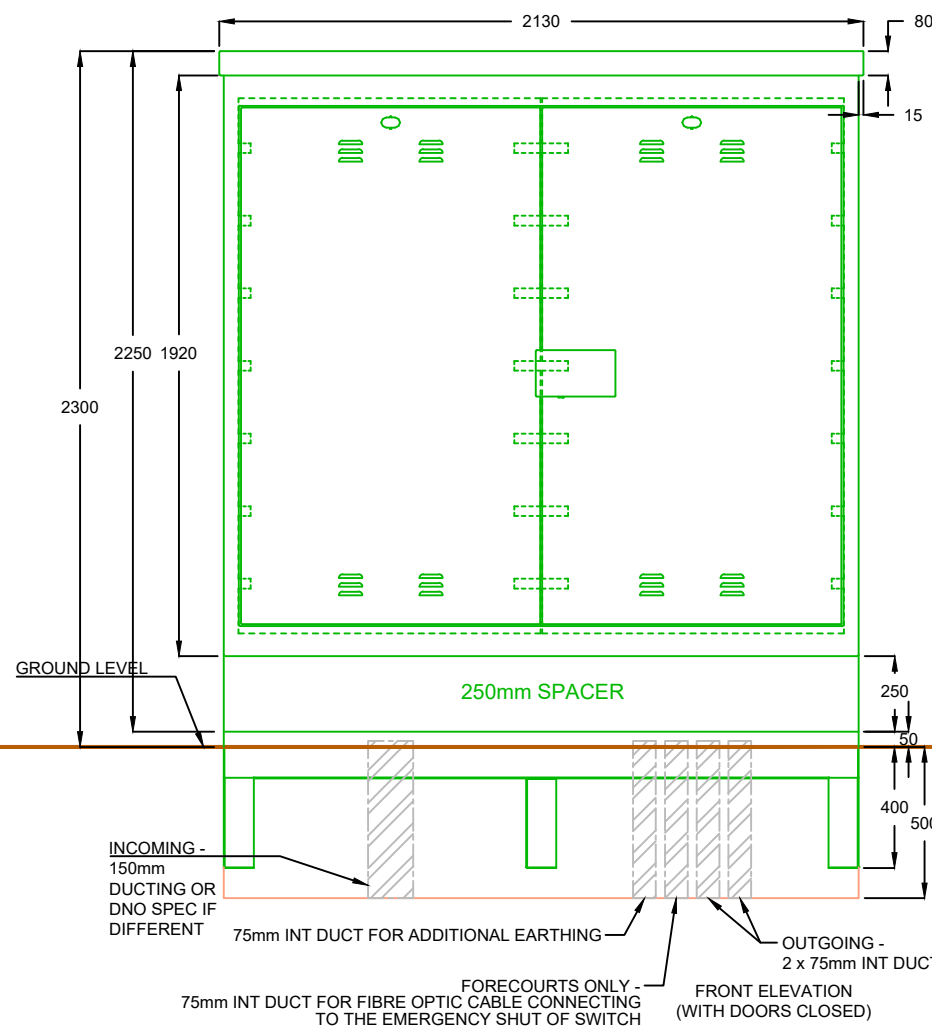

FEEDER PILLAR MODEL - RITHERDON RMC 2100 (WITH 250MM SPACER)
 EXTERNAL COLOUR - 14 C 39 GREEN
 DUCTING SPEC - BLACK RIGID TWIN WALL
 CABLE DUCT SMOOTH INTERNAL

COMMENTS		REV.	DESCRIPTION	REV. BY	APP.	DATE	ADDRESS	PROJECT NAME	 InstaVolt Ltd, 6 Cedarwood, Crockford Lane, Chineham Park, Hampshire, RG24 8WD © InstaVolt Ltd. 2020	REV.
NOTE: FOR FURTHER DETAILS PLEASE REFER TO MANUFACTURERS SPECIFICATIONS		A	Issued for comment	LW	RK	22/04/22		EQUIPMENT ELEVATIONS		A
								DRAWING TITLE		
								FEEDER PILLAR - RMC2100 (WITH SPACER)		
SCALE (@A3)	DRAWN BY							DRAWING NO.		
1:25	LW							001_27		