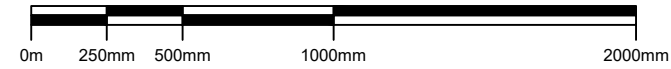

FEEDER PILLAR MODEL - RITHERDON RMC 2100 (WITH 250MM SPACER)
 EXTERNAL COLOUR - 14 C 39 GREEN
 DUCTING SPEC - BLACK RIGID TWIN WALL
 CABLE DUCT SMOOTH INTERNAL

COMMENTS		REV.	DESCRIPTION	REV. BY	APP.	DATE	ADDRESS	PROJECT NAME	 InstaVolt Ltd, 6 Cedarwood, Crockford Lane, Chineham Park, Hampshire, RG24 8WD © InstaVolt Ltd. 2020	REV.
NOTE: FOR FURTHER DETAILS PLEASE REFER TO MANUFACTURERS SPECIFICATIONS		A	Issued for comment	LW	RK	22/04/22		EQUIPMENT ELEVATIONS		A
								DRAWING TITLE		
								FEEDER PILLAR - RMC2100 (WITH SPACER)		
SCALE (@A3)	DRAWN BY							DRAWING NO.		
1:25	LW							001_27		