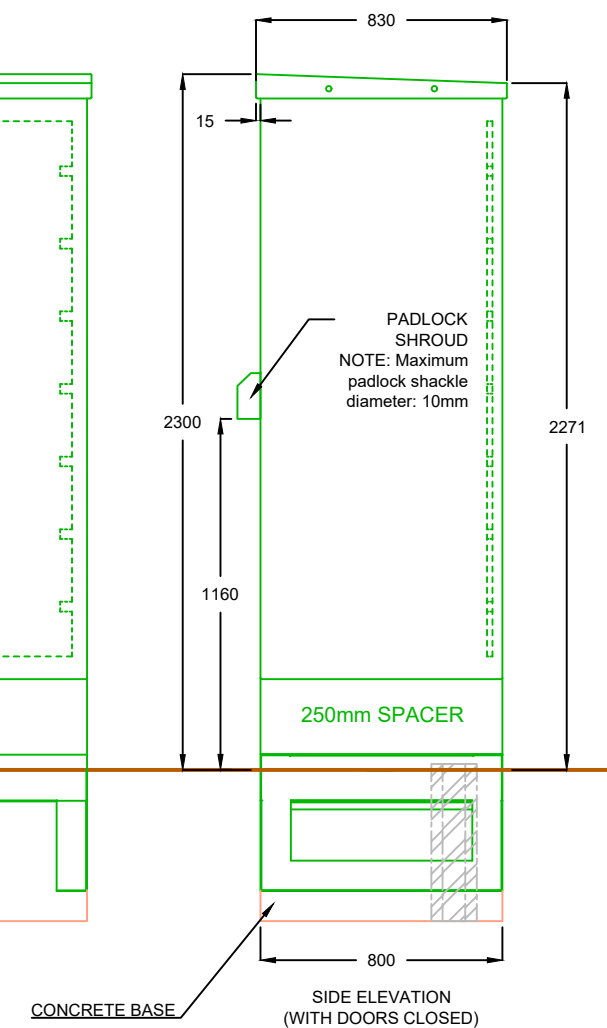

FEEDER PILLAR MODEL - RITHERDON RMC 2100 (WITH 250MM SPACER)
 EXTERNAL COLOUR - 14 C 39 GREEN
 DUCTING SPEC - BLACK RIGID TWIN WALL
 CABLE DUCT SMOOTH INTERNAL

COMMENTS		REV.	DESCRIPTION	REV. BY	APP.	DATE	ADDRESS	PROJECT NAME	 InstaVolt Ltd, 6 Cedarwood, Crockford Lane, Chineham Park, Hampshire, RG24 8WD © InstaVolt Ltd. 2020	REV.
NOTE: FOR FURTHER DETAILS PLEASE REFER TO MANUFACTURERS SPECIFICATIONS		A	Issued for comment	LW	RK	22/04/22		EQUIPMENT ELEVATIONS		A
								DRAWING TITLE		
								FEEDER PILLAR - RMC2100 (WITH SPACER)		
SCALE (@A3)	DRAWN BY							DRAWING NO.		
1:25	LW							001_27		