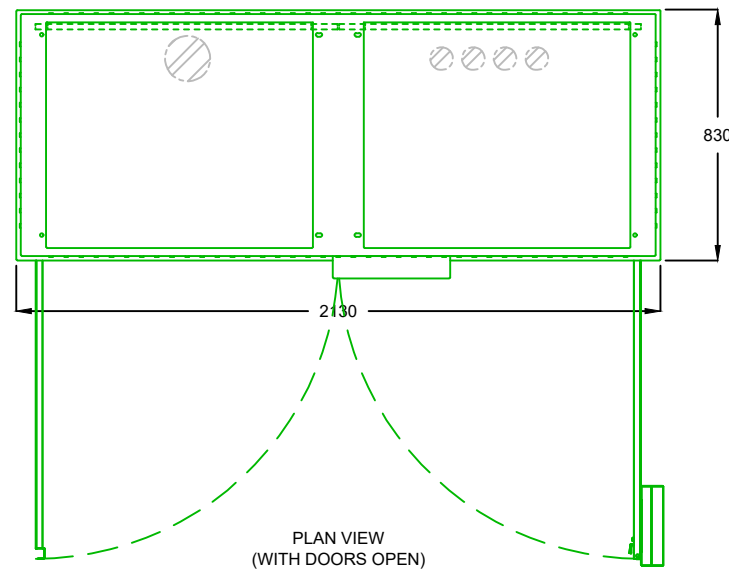

FEEDER PILLAR MODEL - RITHERDON RMC 2100 (WITH 250MM SPACER)
 EXTERNAL COLOUR - 14 C 39 GREEN
 DUCTING SPEC - BLACK RIGID TWIN WALL
 CABLE DUCT SMOOTH INTERNAL

COMMENTS		REV.	DESCRIPTION	REV. BY	APP.	DATE	ADDRESS	PROJECT NAME	 InstaVolt Ltd, 6 Cedarwood, Crockford Lane, Chineham Park, Hampshire, RG24 8WD © InstaVolt Ltd. 2020	REV.
NOTE: FOR FURTHER DETAILS PLEASE REFER TO MANUFACTURERS SPECIFICATIONS		A	Issued for comment	LW	RK	22/04/22		EQUIPMENT ELEVATIONS		A
								DRAWING TITLE		
								FEEDER PILLAR - RMC2100 (WITH SPACER)		
SCALE (@A3)	DRAWN BY							DRAWING NO.		
1:25	LW							001_27		