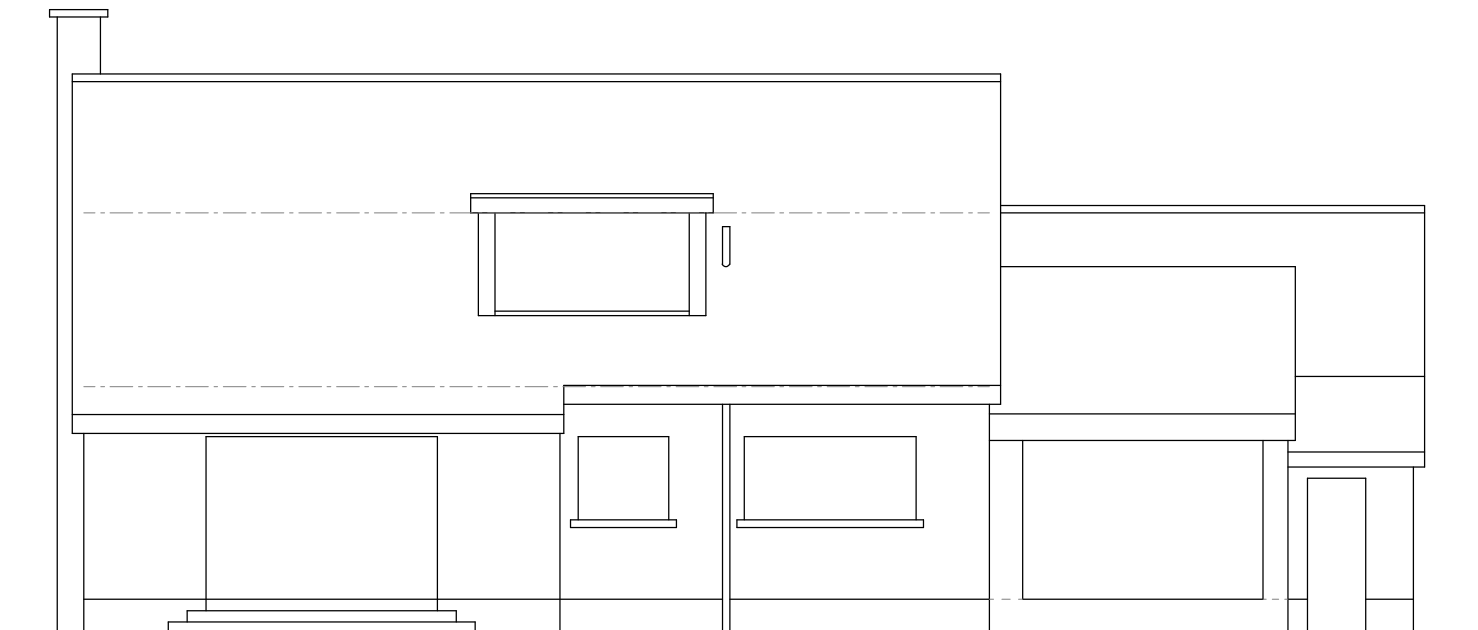

South-East Elevation

North-East Elevation

North-West Elevation

South-West Elevation

**Constructive Architectural  
Design Ltd.**

Unit 5 Ladykirk Business Park,  
Skye Road,  
Prestwick, KA9 2TA  
Tel: 01292 479355  
e-mail: constructivedesign@btconnect.com

Client	Mr & Mrs K. McKay		
Address	12 Cairn Crescent, Ayr, KA7 4PW		
Project	Proposed Porch Extension		
Drawing	Existing Elevations		

Date	April 2024	Scale	1:100
Drawn By	S. McCartney		

Job Ref.	Drawing No.
24/1202	21