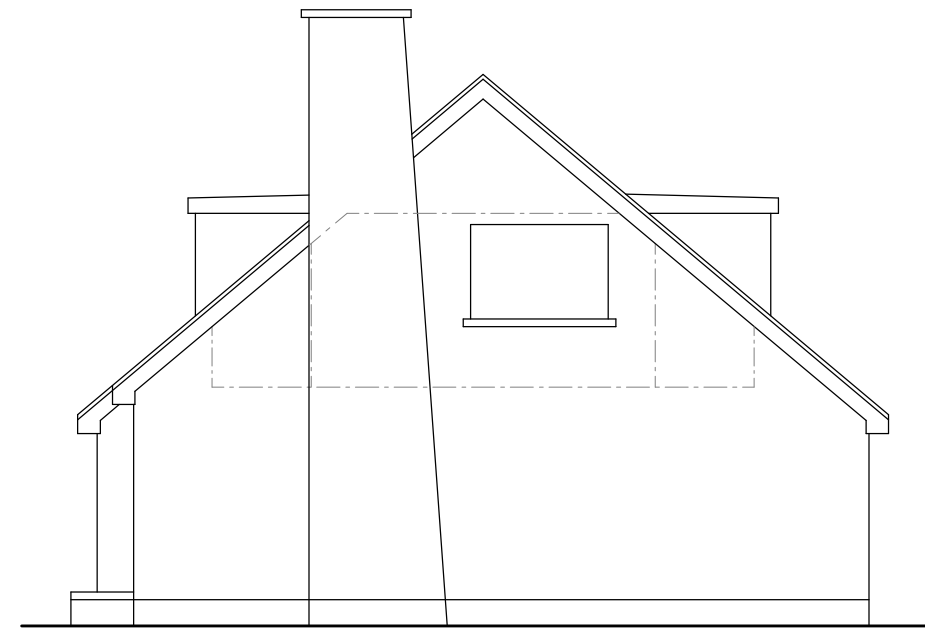

South-East Elevation

North-East Elevation

North-West Elevation

South-West Elevation

**Constructive Architectural  
Design Ltd.**

Unit 5 Ladykirk Business Park,  
Skye Road,  
Prestwick, KA9 2TA  
Tel: 01292 479355  
e-mail: constructivedesign@btconnect.com

Client	Mr & Mrs K. McKay		
Address	12 Cairn Crescent, Ayr, KA7 4PW		
Project	Proposed Porch Extension		
Drawing	Existing Elevations		

Date	April 2024	Scale	1:100
Drawn By	S. McCartney		

Job Ref.	Drawing No.
24/1202	21