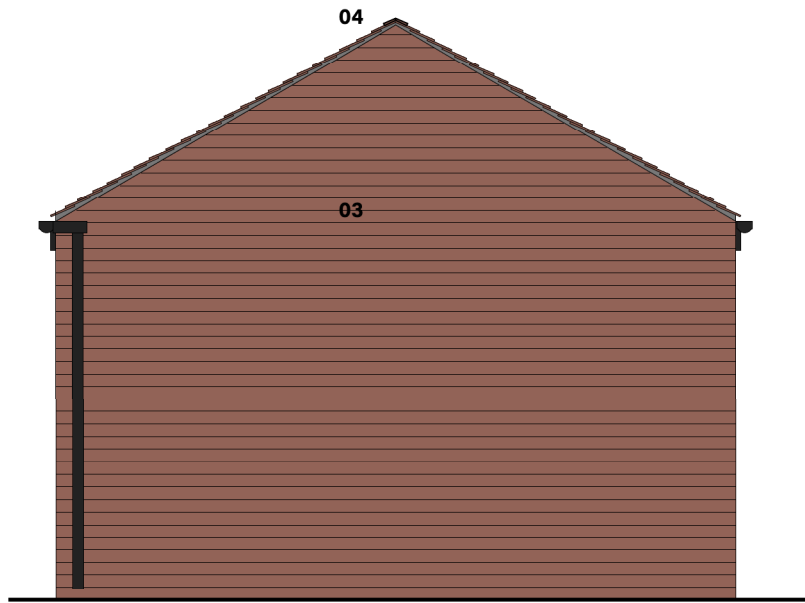

elevation a

elevation b

plan @ 1:100

elevation c

elevation d

- 01 new black metal timber doorset
- 02 velux rooflights
- 03 red brick to match existing
- 04 new red tiled pitched roof
- 05 new bi-fold doors + window
- 06 black fascia/gutters and downpipes