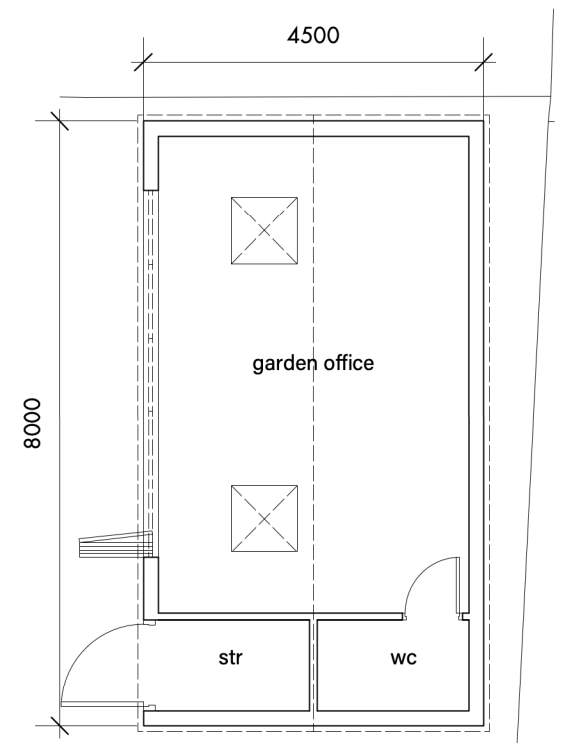

elevation a

elevation b

plan @ 1:100

elevation c

elevation d

- 01 new black metal timber doorset
- 02 velux rooflights
- 03 red brick to match existing
- 04 new red tiled pitched roof
- 05 new bi-fold doors + window
- 06 black fascia/gutters and downpipes