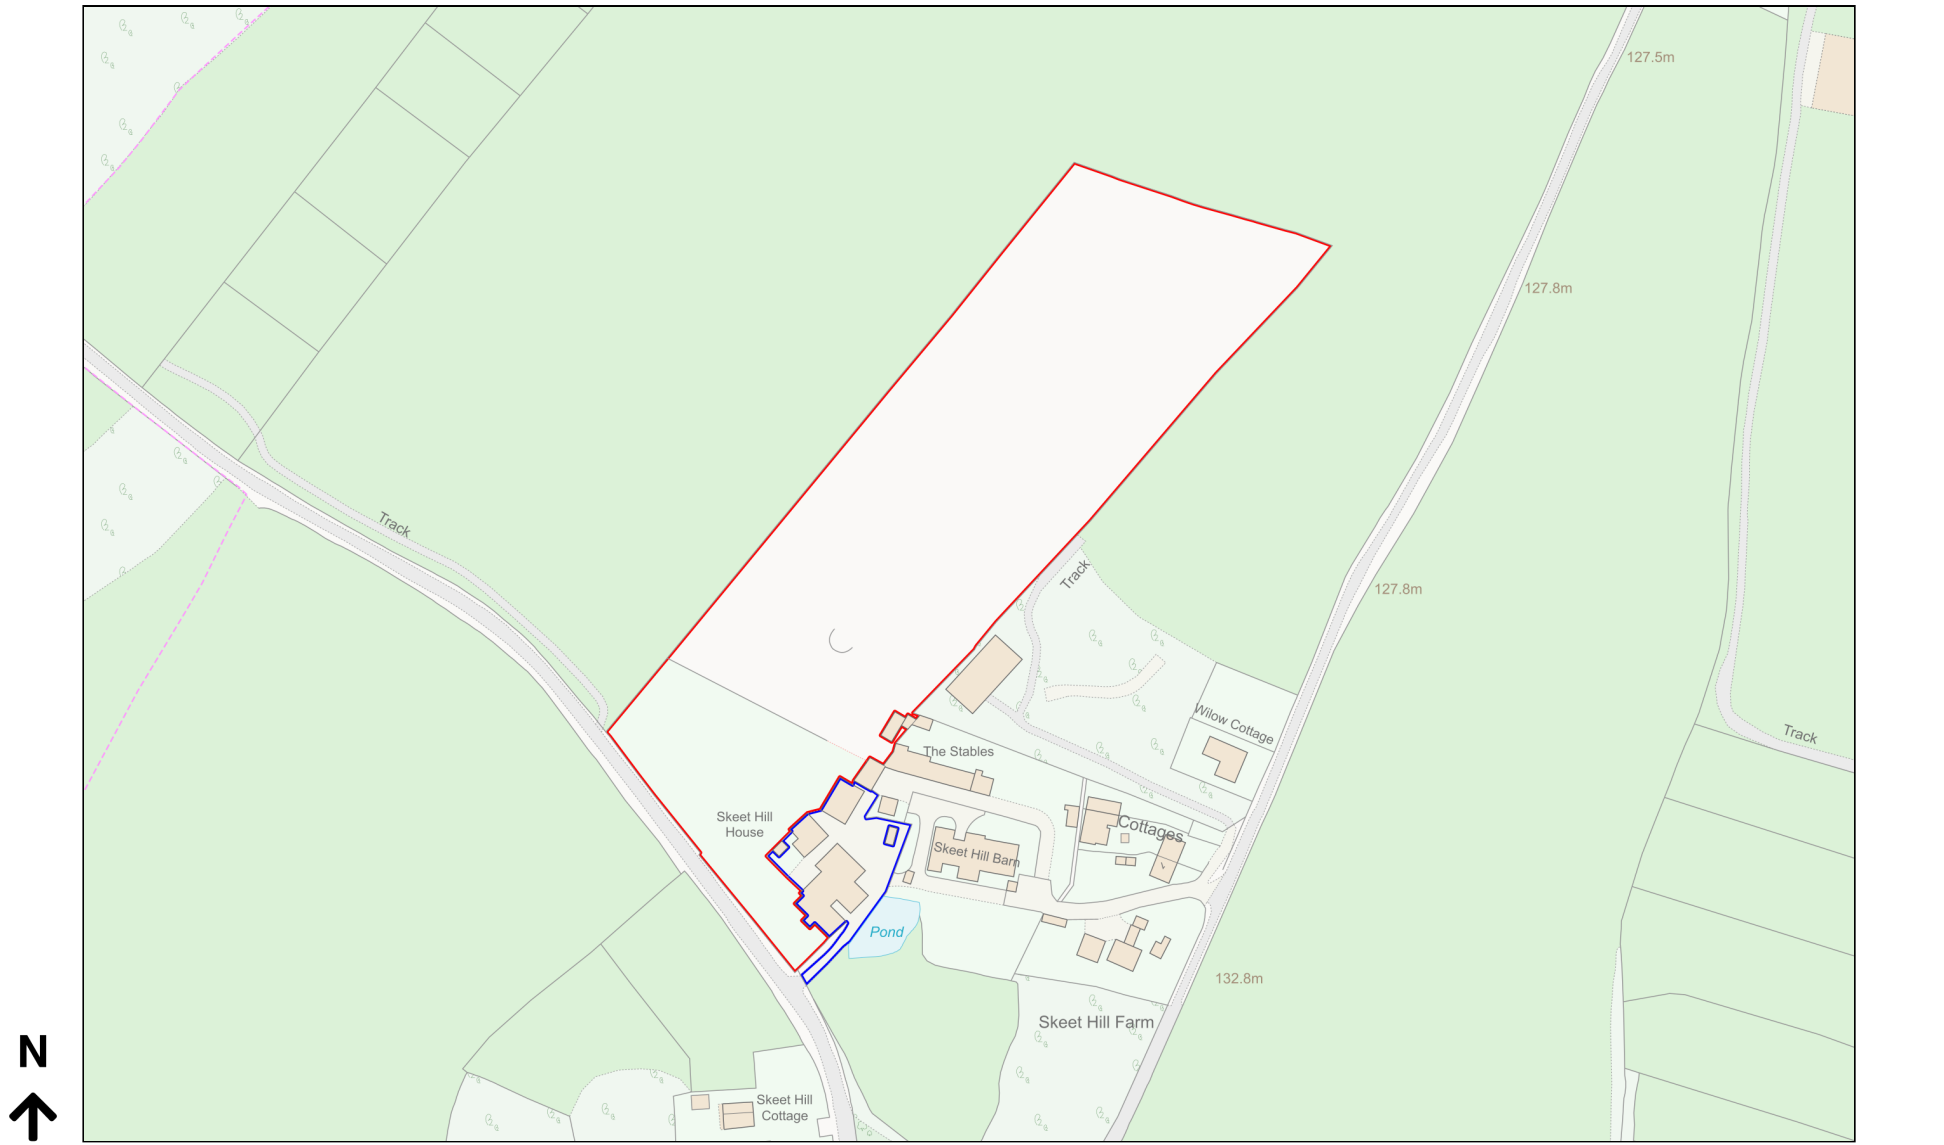

Location Plan

Site Address: Skeet Hill House, Skeet Hill Lane, Chelsfield, Orpington, BR6 7QA

Date Produced: 30-Nov-2023

Scale: 1:2500 @A4

Planning Portal Reference: PP-12637163v1