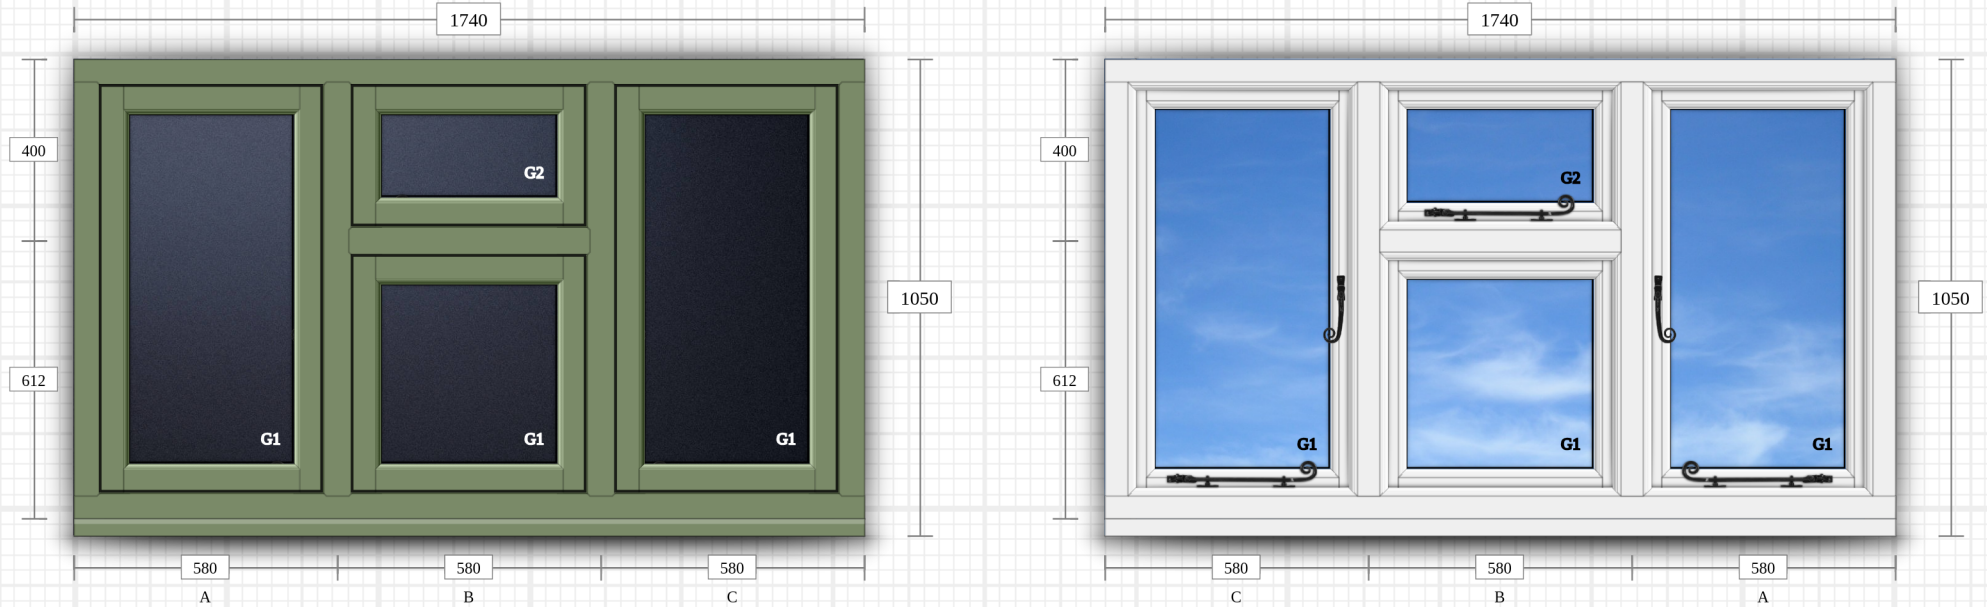

### Traditional Flush Casement - Hardwood

**Frame:** Standard Ovolo  
**Sash:** Standard  
**Transom:** Standard Ovolo  
**Mullion:** Standard Ovolo  
**Bead:** Ovolo  
**Cill:** Hardwood Standard  
**Frame Joint Type:** Traditional  
**Sash Joint Type:** Traditional

**Colour (inside):** Pure White  
**Colour (outside):** TD-Chartwell Green

**Window Handle:** Coastal Curly Tail Window Handle CO8477-XX-TMB  
**Peg Stay:** Coastal Coastal Curly Tail Stay 12" Antique

**G1:** Timber Window - Slim (6-4-6) Double Glazed (Toughened) Argon Gas - 20mm Swiss Spacer Black - Clear  
**G2:** Timber Window - Slim (6-4-6) Double Glazed (Annealed) Argon Gas - 20mm Swiss Spacer Black - Clear