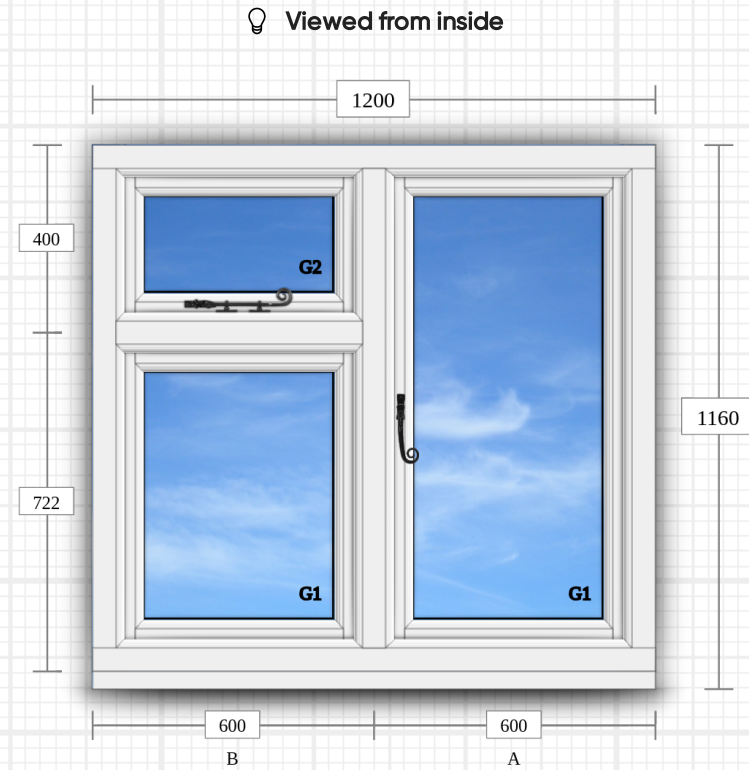

Technical detail: 1 - Spare Bed - Supply & Fit - Remove & replace

Quantity: 1

### Traditional Flush Casement - Hardwood

**Frame:** Standard Ovolo  
**Sash:** Standard  
**Transom:** Standard Ovolo  
**Mullion:** Standard Ovolo  
**Bead:** Ovolo  
**Cill:** Hardwood Standard  
**Frame Joint Type:** Traditional  
**Sash Joint Type:** Traditional

**Colour (inside):** Pure White  
**Colour (outside):** TD-Chartwell Green

**Window Handle:** Coastal Curly Tail Window Handle CO8477-XX-TMB  
**Peg Stay:** Coastal Coastal Curly Tail Stay 8" Antique

**G1:** Timber Window - Slim (6-4-6) Double Glazed (Toughened) Argon Gas - 20mm Swiss Spacer Black - Clear  
**G2:** Timber Window - Slim (6-4-6) Double Glazed (Annealed) Argon Gas - 20mm Swiss Spacer Black - Clear