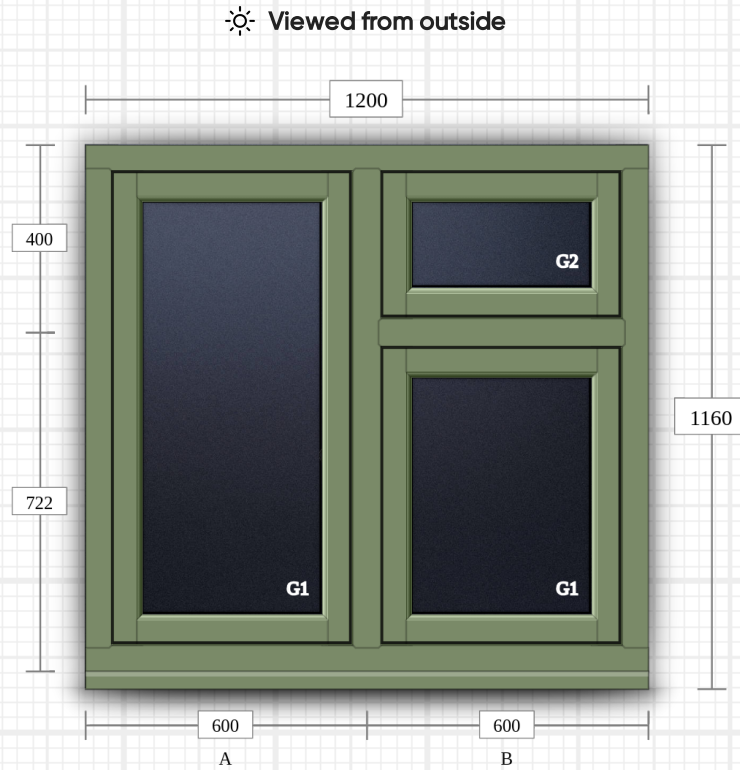

### Traditional Flush Casement - Hardwood

**Frame:** Standard Ovolo  
**Sash:** Standard  
**Transom:** Standard Ovolo  
**Mullion:** Standard Ovolo  
**Bead:** Ovolo  
**Cill:** Hardwood Standard  
**Frame Joint Type:** Traditional  
**Sash Joint Type:** Traditional

**Colour (inside):** Pure White  
**Colour (outside):** TD-Chartwell Green

**Window Handle:** Coastal Curly Tail Window Handle CO8477-XX-TMB  
**Peg Stay:** Coastal Coastal Curly Tail Stay 8" Antique

**G1:** Timber Window - Slim (6-4-6) Double Glazed (Toughened) Argon Gas - 20mm Swiss Spacer Black - Clear  
**G2:** Timber Window - Slim (6-4-6) Double Glazed (Annealed) Argon Gas - 20mm Swiss Spacer Black - Clear