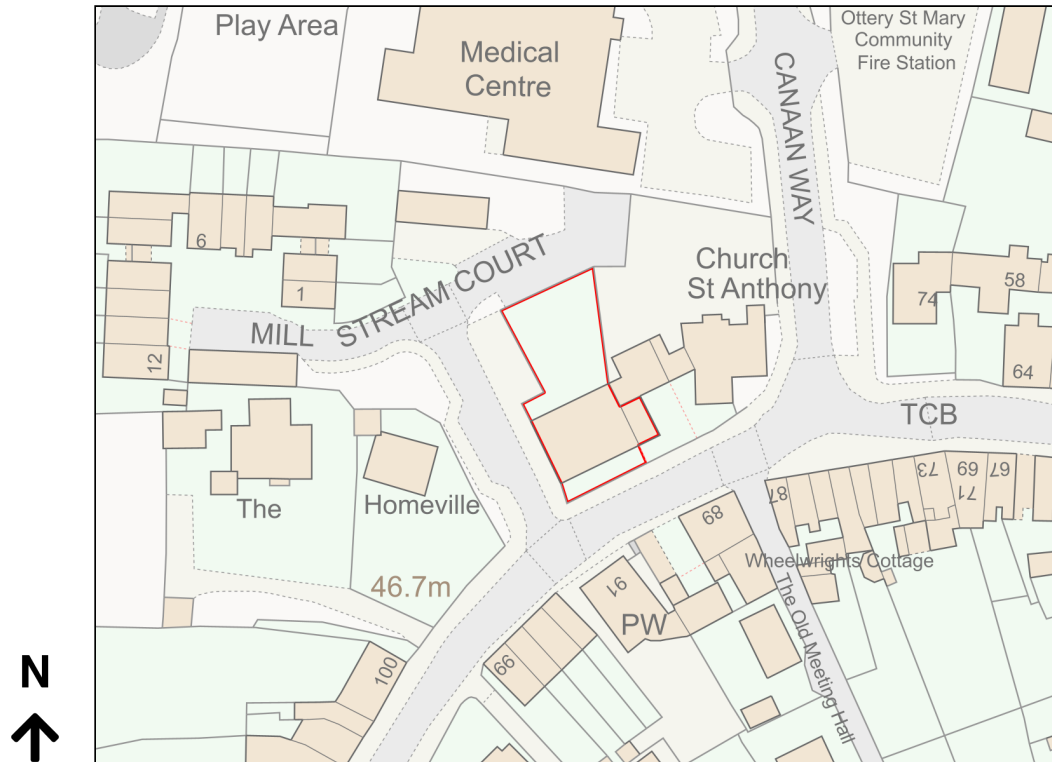

Location Plan

Site Address: Raleigh House, Mill Street, Ottery St Mary, EX11 1AF

Date Produced: 02-Apr-2024

Scale: 1:1250 @A4

Planning Portal Reference: PP-12895948v1