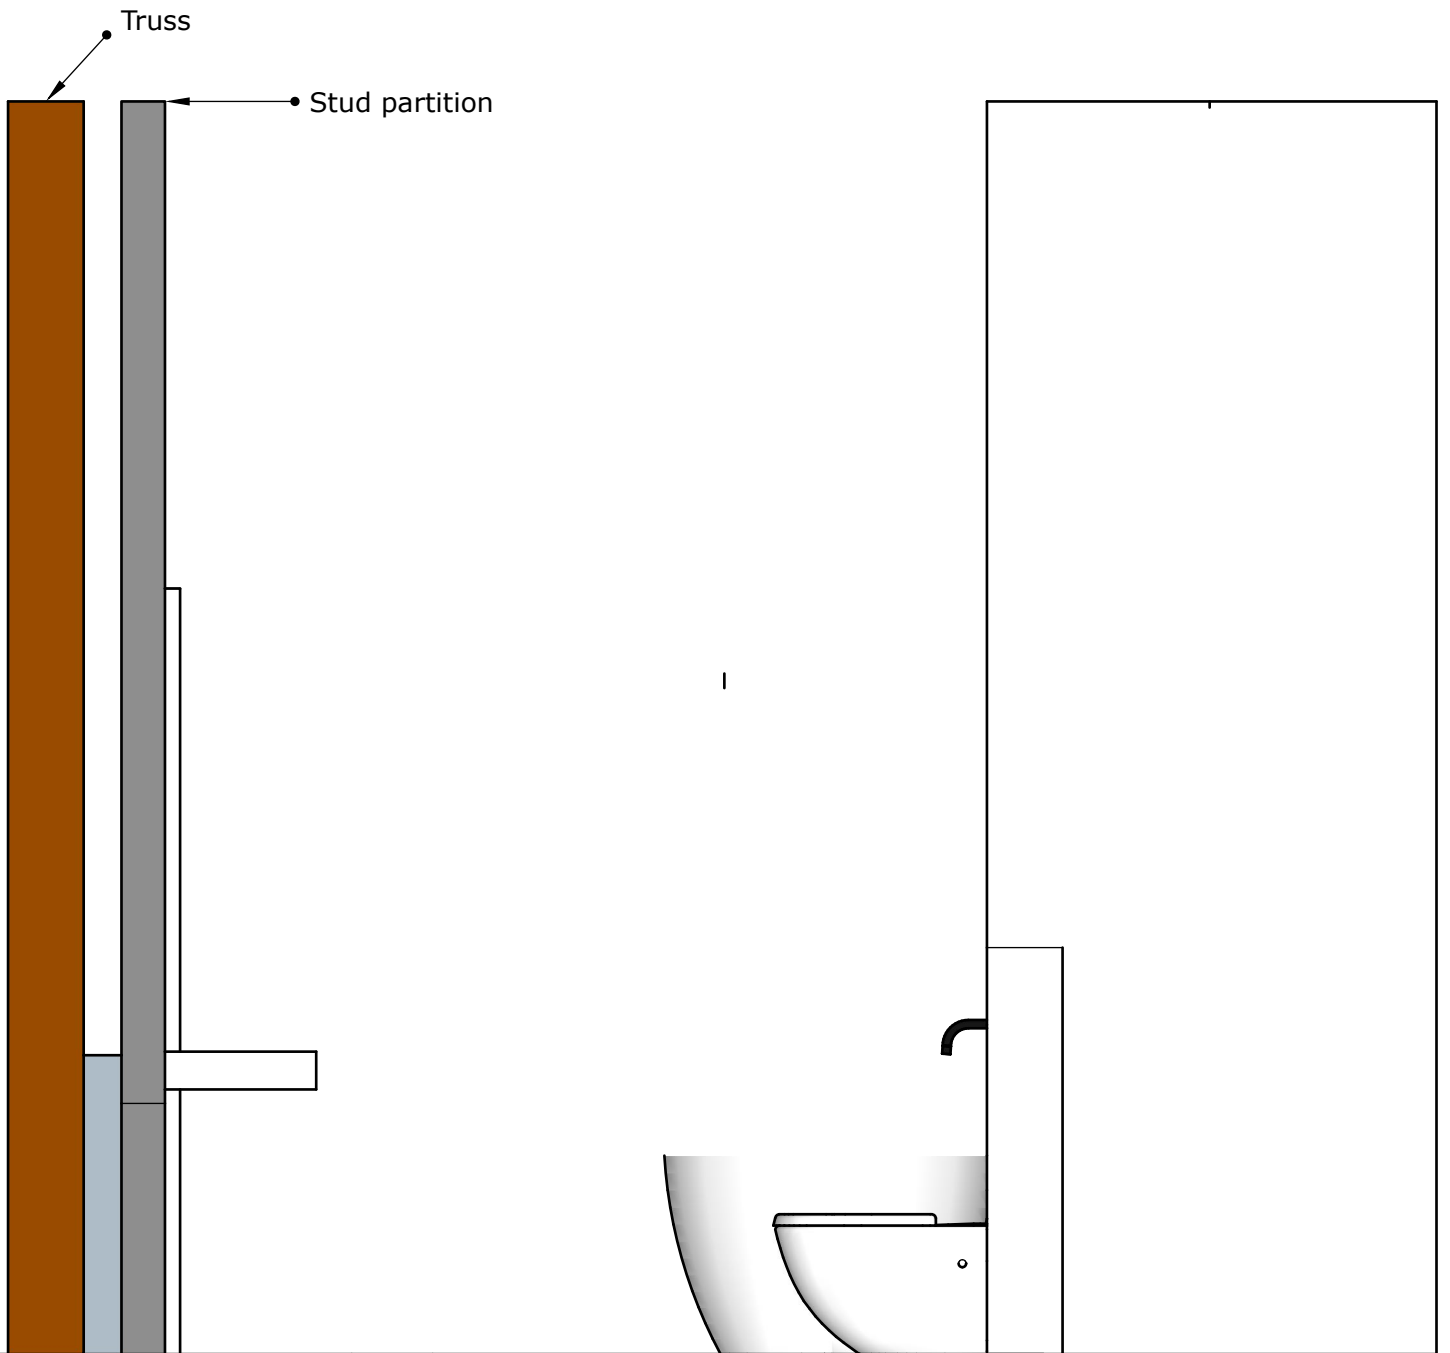

Walnut Tree House Proposed Second Floor Ensuite
Scale 1.50 @ A4
WILLFALCONER.COM

Section
Scale 1.20 @ A4

Section Scale 1.50