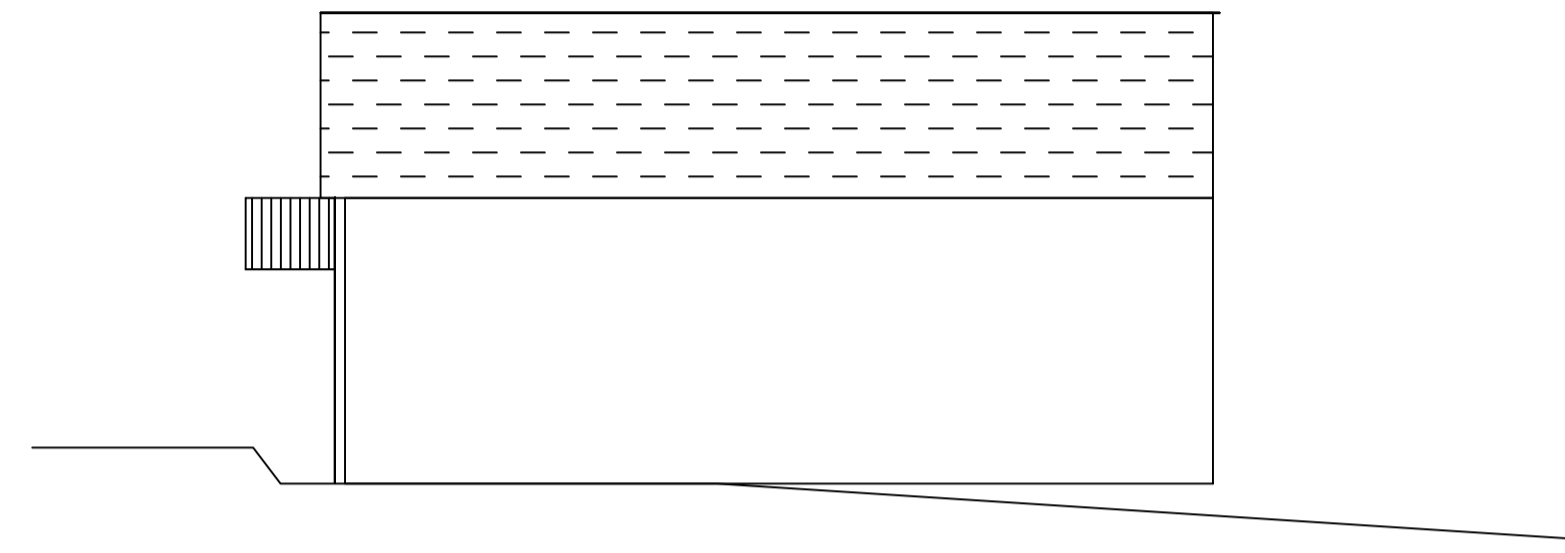

Electric Vehicle  
Charging Point

Proposed  
Front  
Elevation

Proposed  
Back  
Elevation

Proposed  
Side  
Elevation

Proposed  
Side  
Elevation

SCALE 1:100

General Notes

No.	Revision/Issue	Date

Firm Name and Address

Project Name and Address  
EV Charging Point  
Brook Farm  
Moor Lane  
Clapton in Gordano

Project BS20 7RF	Sheet 1
Date 22.02.2024	
Scale As Noted	