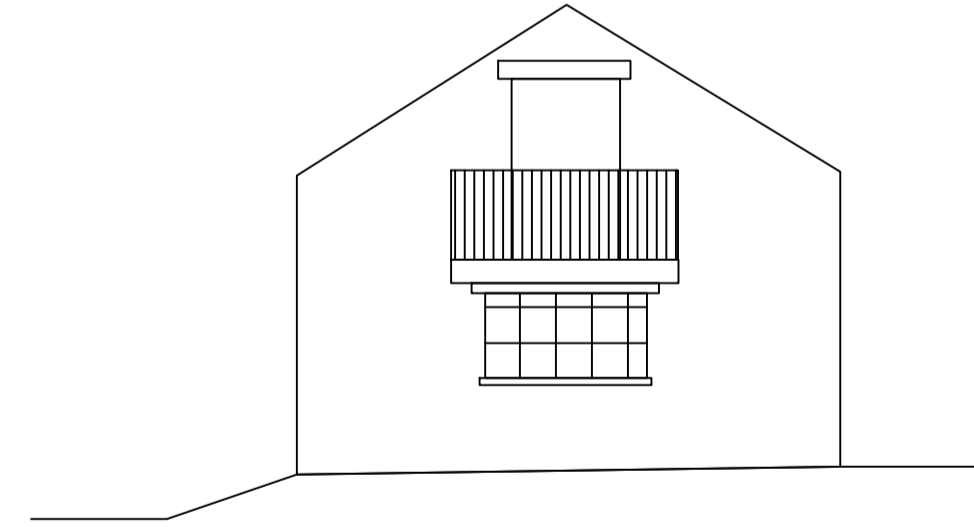

Electric Vehicle  
Charging Point

Proposed  
Front  
Elevation

Proposed  
Back  
Elevation

Proposed  
Side  
Elevation

Proposed  
Side  
Elevation

SCALE 1:100

General Notes

No.	Revision/Issue	Date

Firm Name and Address

Project Name and Address  
EV Charging Point  
Brook Farm  
Moor Lane  
Clapton in Gordano

Project BS20 7RF	Sheet 1
Date 22.02.2024	
Scale As Noted	