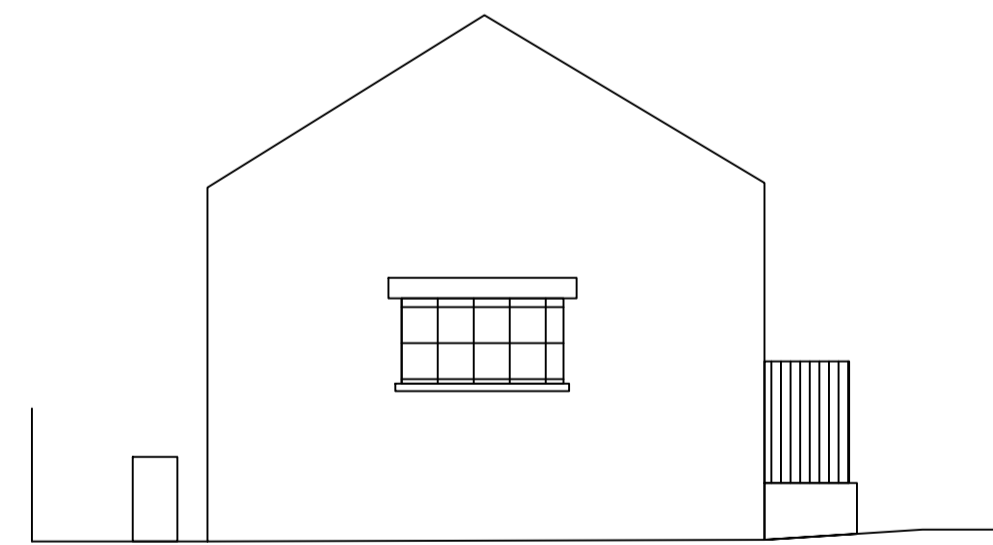

Electric Vehicle  
Charging Point

Proposed  
Front  
Elevation

Proposed  
Back  
Elevation

Proposed  
Side  
Elevation

Proposed  
Side  
Elevation

SCALE 1:100

General Notes

No.	Revision/Issue	Date

Firm Name and Address

Project Name and Address  
EV Charging Point  
Brook Farm  
Moor Lane  
Clapton in Gordano

Project BS20 7RF	Sheet 1
Date 22.02.2024	
Scale As Noted	