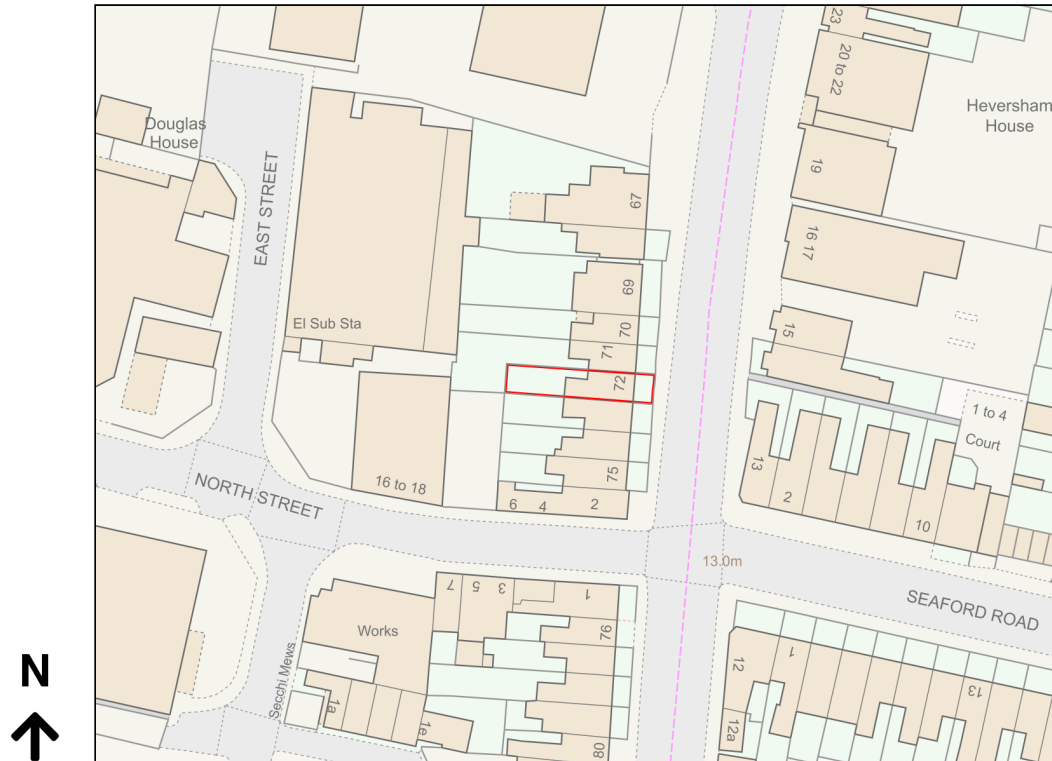

Location Plan

Site Address: 72, Station Road, Portslade, BN41 1DF

Date Produced: 21-Mar-2024

Scale: 1:1250 @A4

Planning Portal Reference: PP-12911222v1