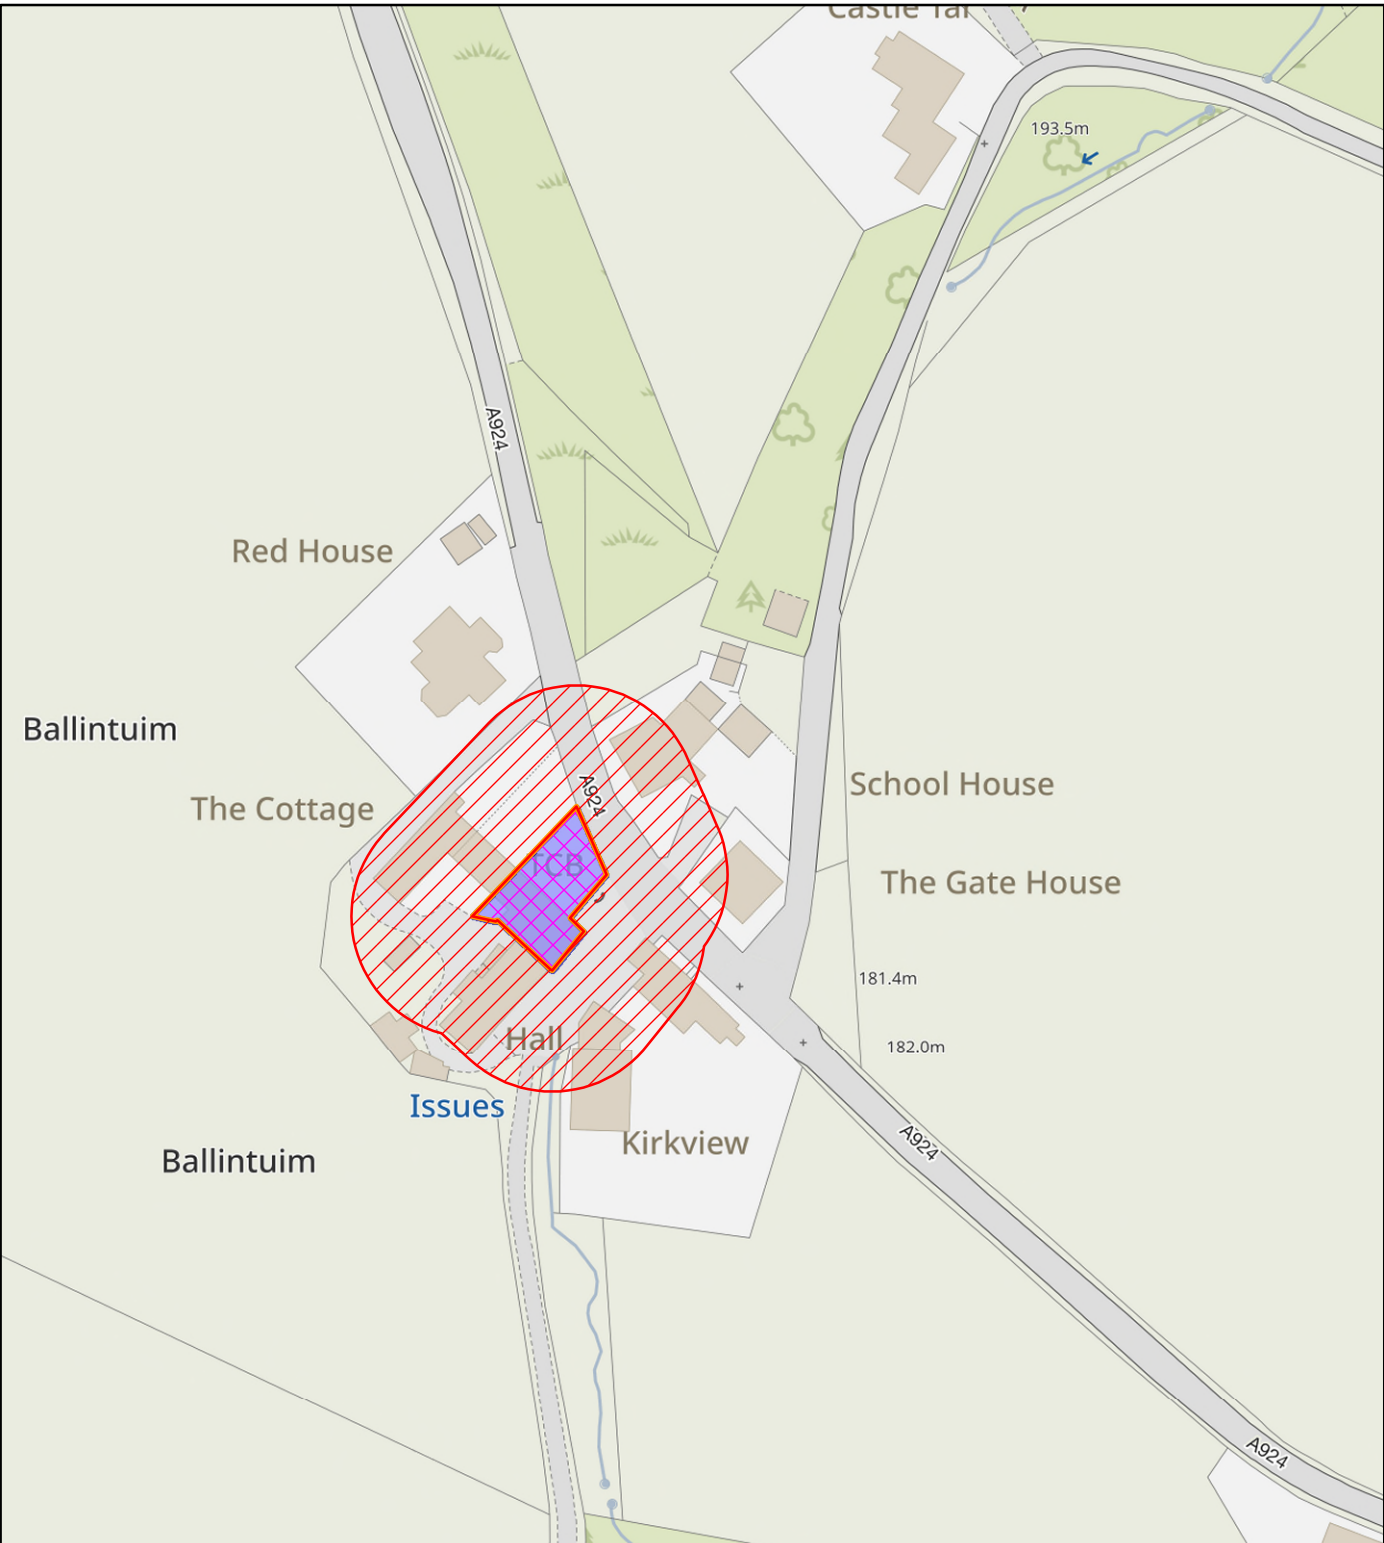

## NEIGHBOUR NOTIFICATION

Location Plan showing planning application site

This map is for Neighbour Notification ONLY. It must not be reproduced or used for any other purpose.

© Crown copyright [and database rights] 2023 OS 100016971. You are permitted to use this data solely to enable you to respond to, or interact with, the organisation that provided you with the data. You are not permitted to copy, sub-licence, distribute or sell any of this data to third parties in any form.