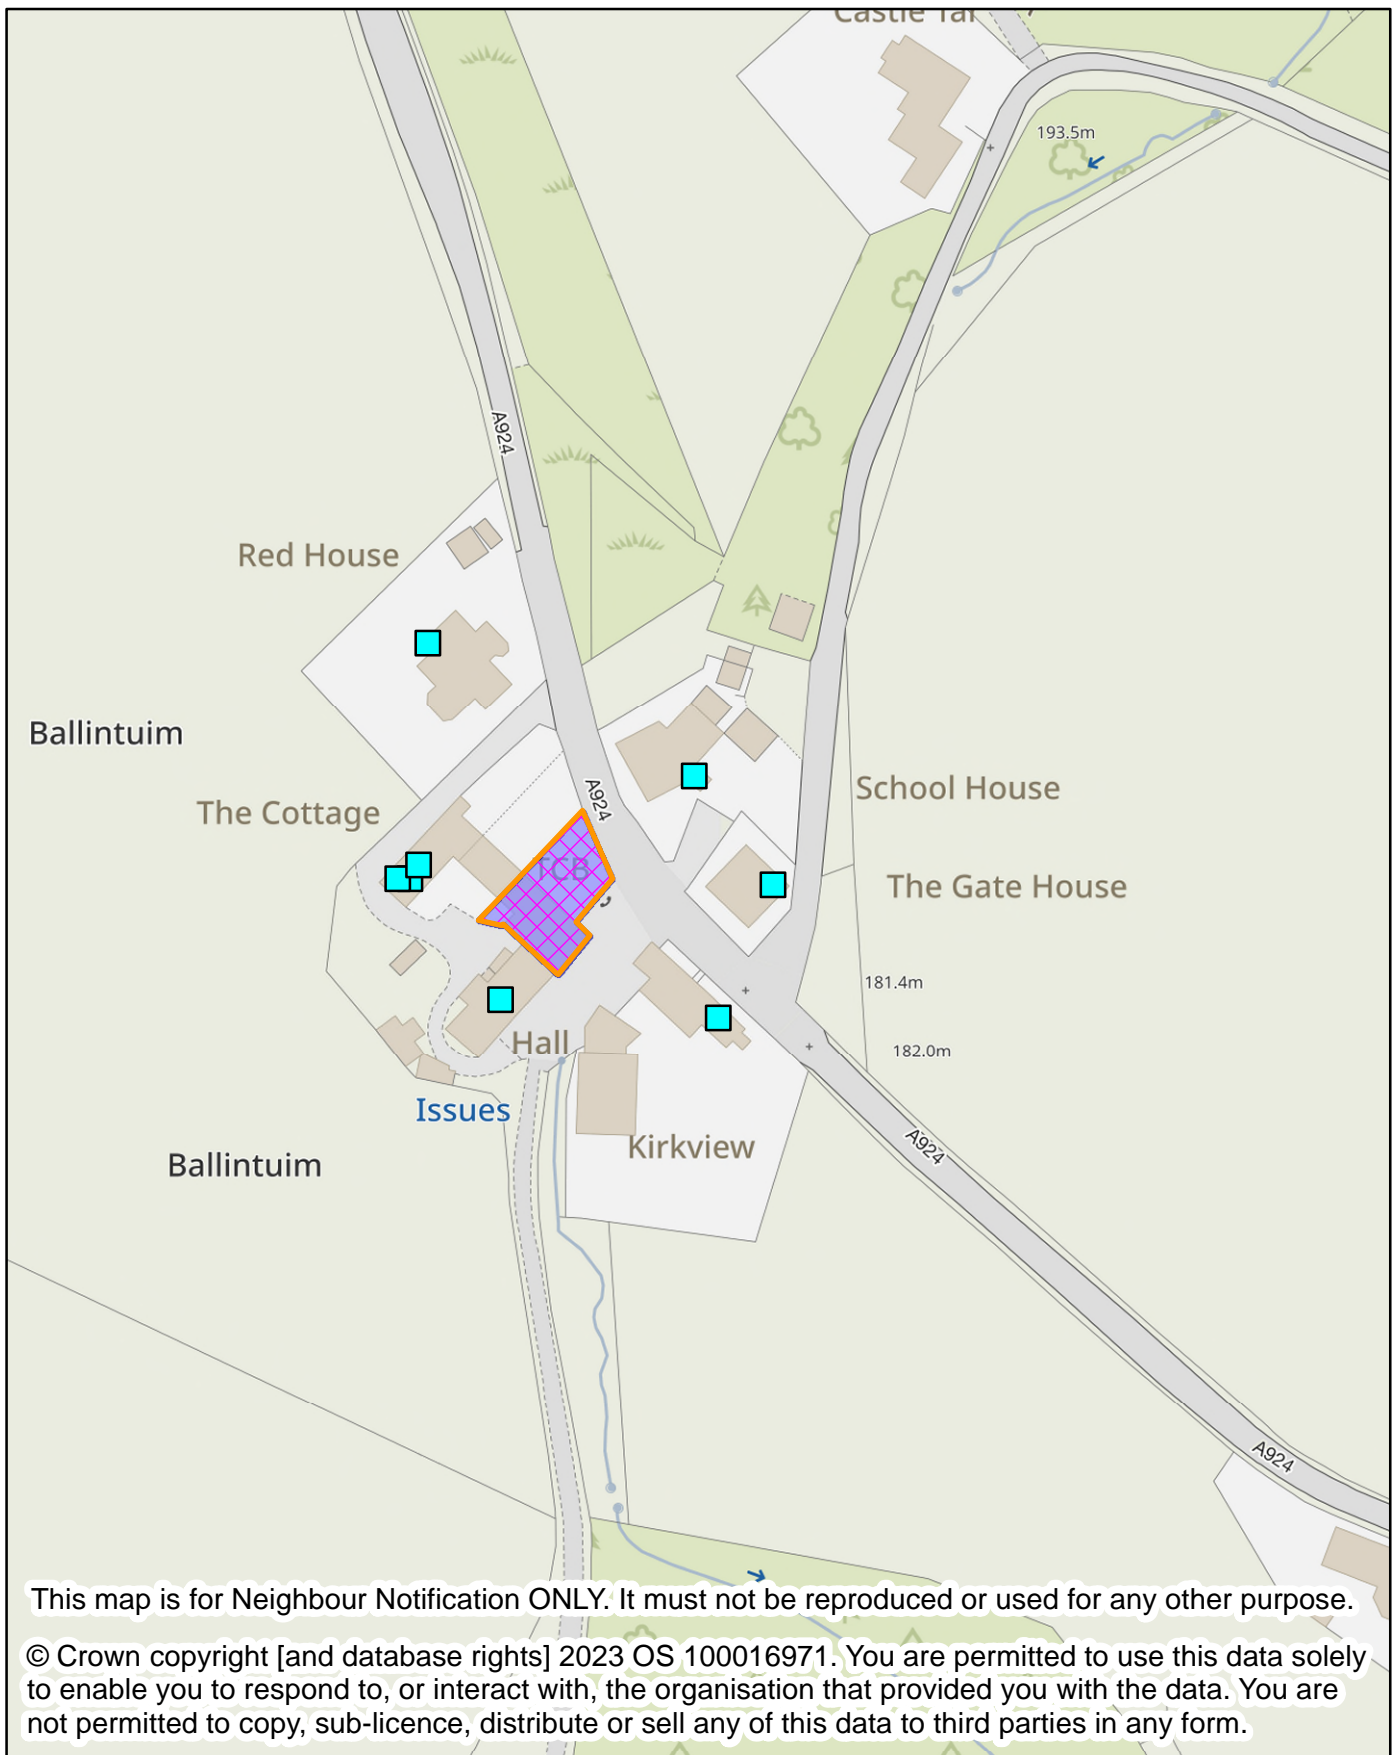

## NEIGHBOUR NOTIFICATION

Location Plan showing planning application site

This map is for Neighbour Notification ONLY. It must not be reproduced or used for any other purpose.

© Crown copyright [and database rights] 2023 OS 100016971. You are permitted to use this data solely to enable you to respond to, or interact with, the organisation that provided you with the data. You are not permitted to copy, sub-licence, distribute or sell any of this data to third parties in any form.