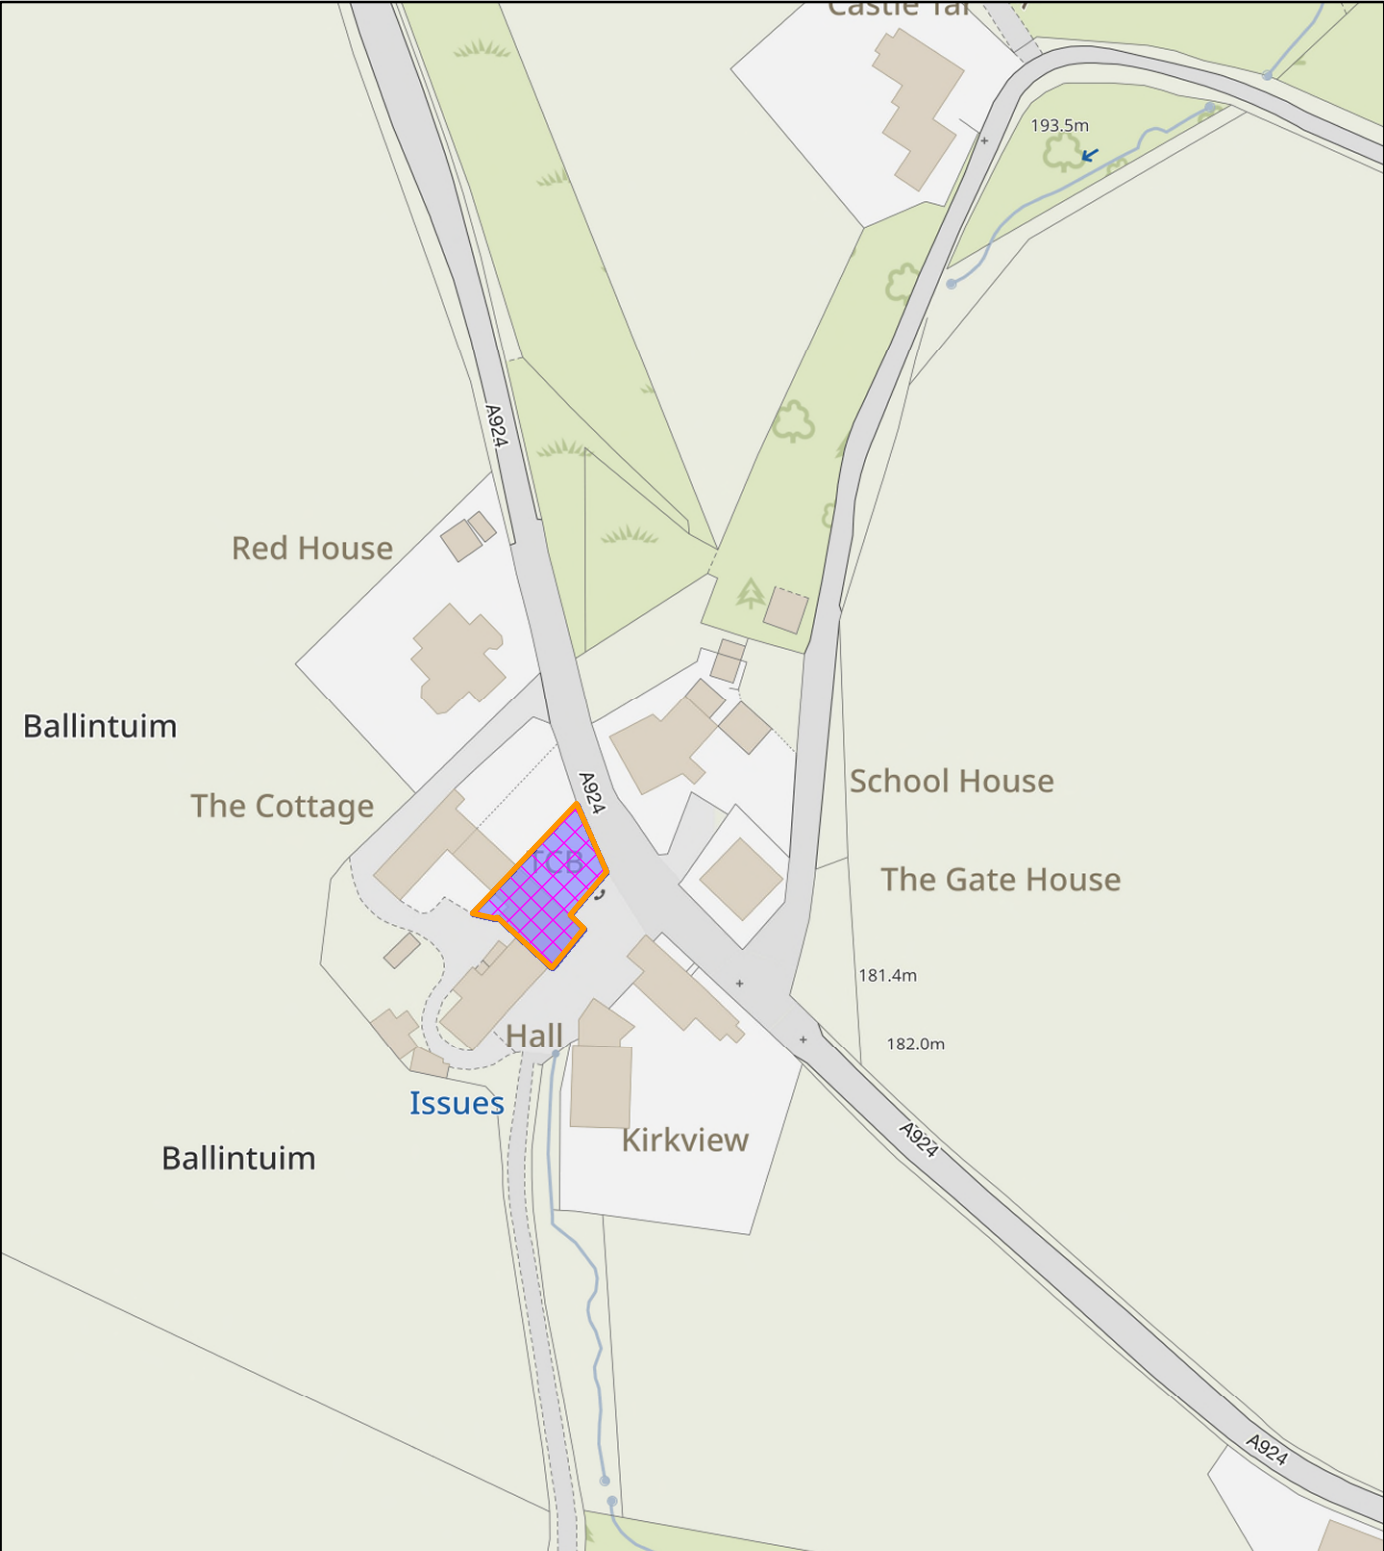

## NEIGHBOUR NOTIFICATION

Location Plan showing planning application site

This map is for Neighbour Notification ONLY. It must not be reproduced or used for any other purpose.

© Crown copyright [and database rights] 2023 OS 100016971. You are permitted to use this data solely to enable you to respond to, or interact with, the organisation that provided you with the data. You are not permitted to copy, sub-licence, distribute or sell any of this data to third parties in any form.