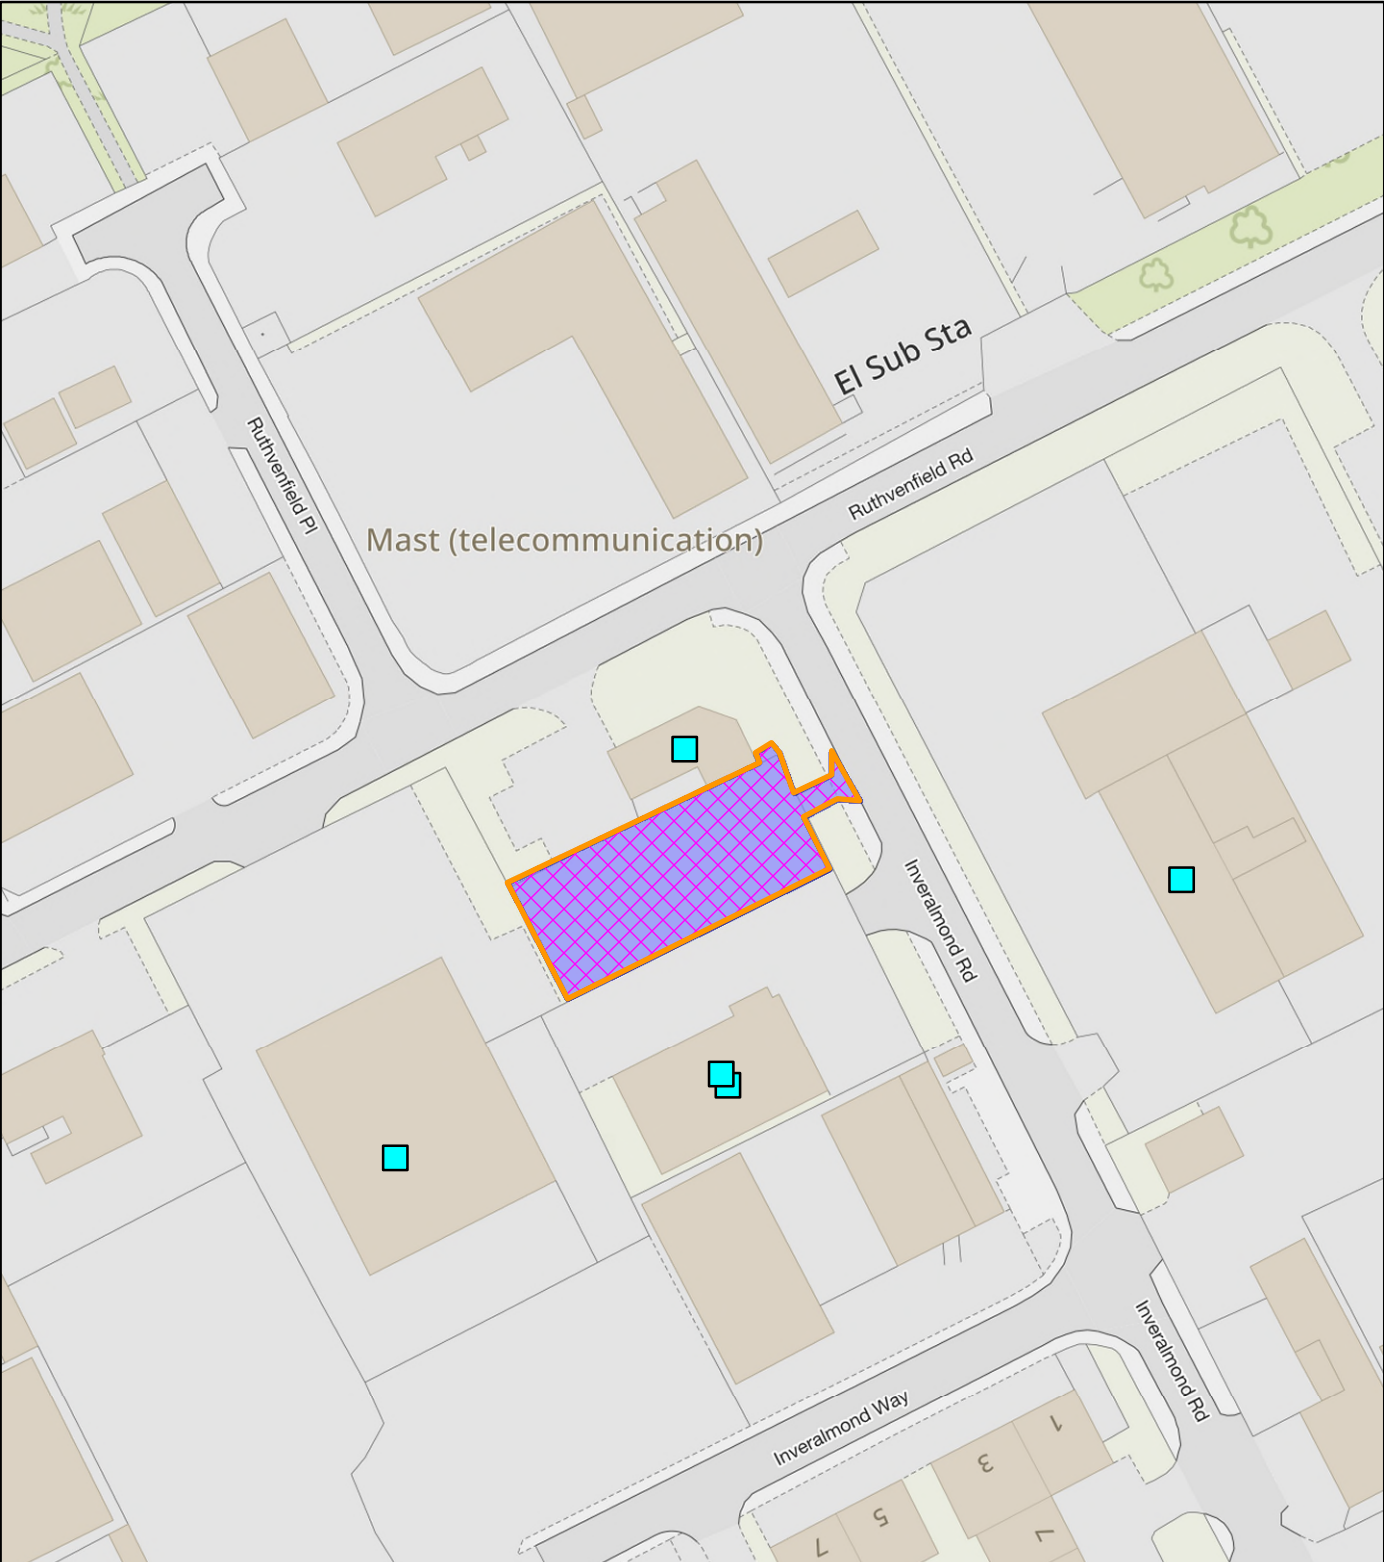

Perth & Kinross Council

NEIGHBOUR NOTIFICATION

Location Plan showing planning application site

This map is for Neighbour Notification ONLY. It must not be reproduced or used for any other purpose.

© Crown copyright [and database rights] 2023 OS 100016971. You are permitted to use this data solely to enable you to respond to, or interact with, the organisation that provided you with the data. You are not permitted to copy, sub-licence, distribute or sell any of this data to third parties in any form.