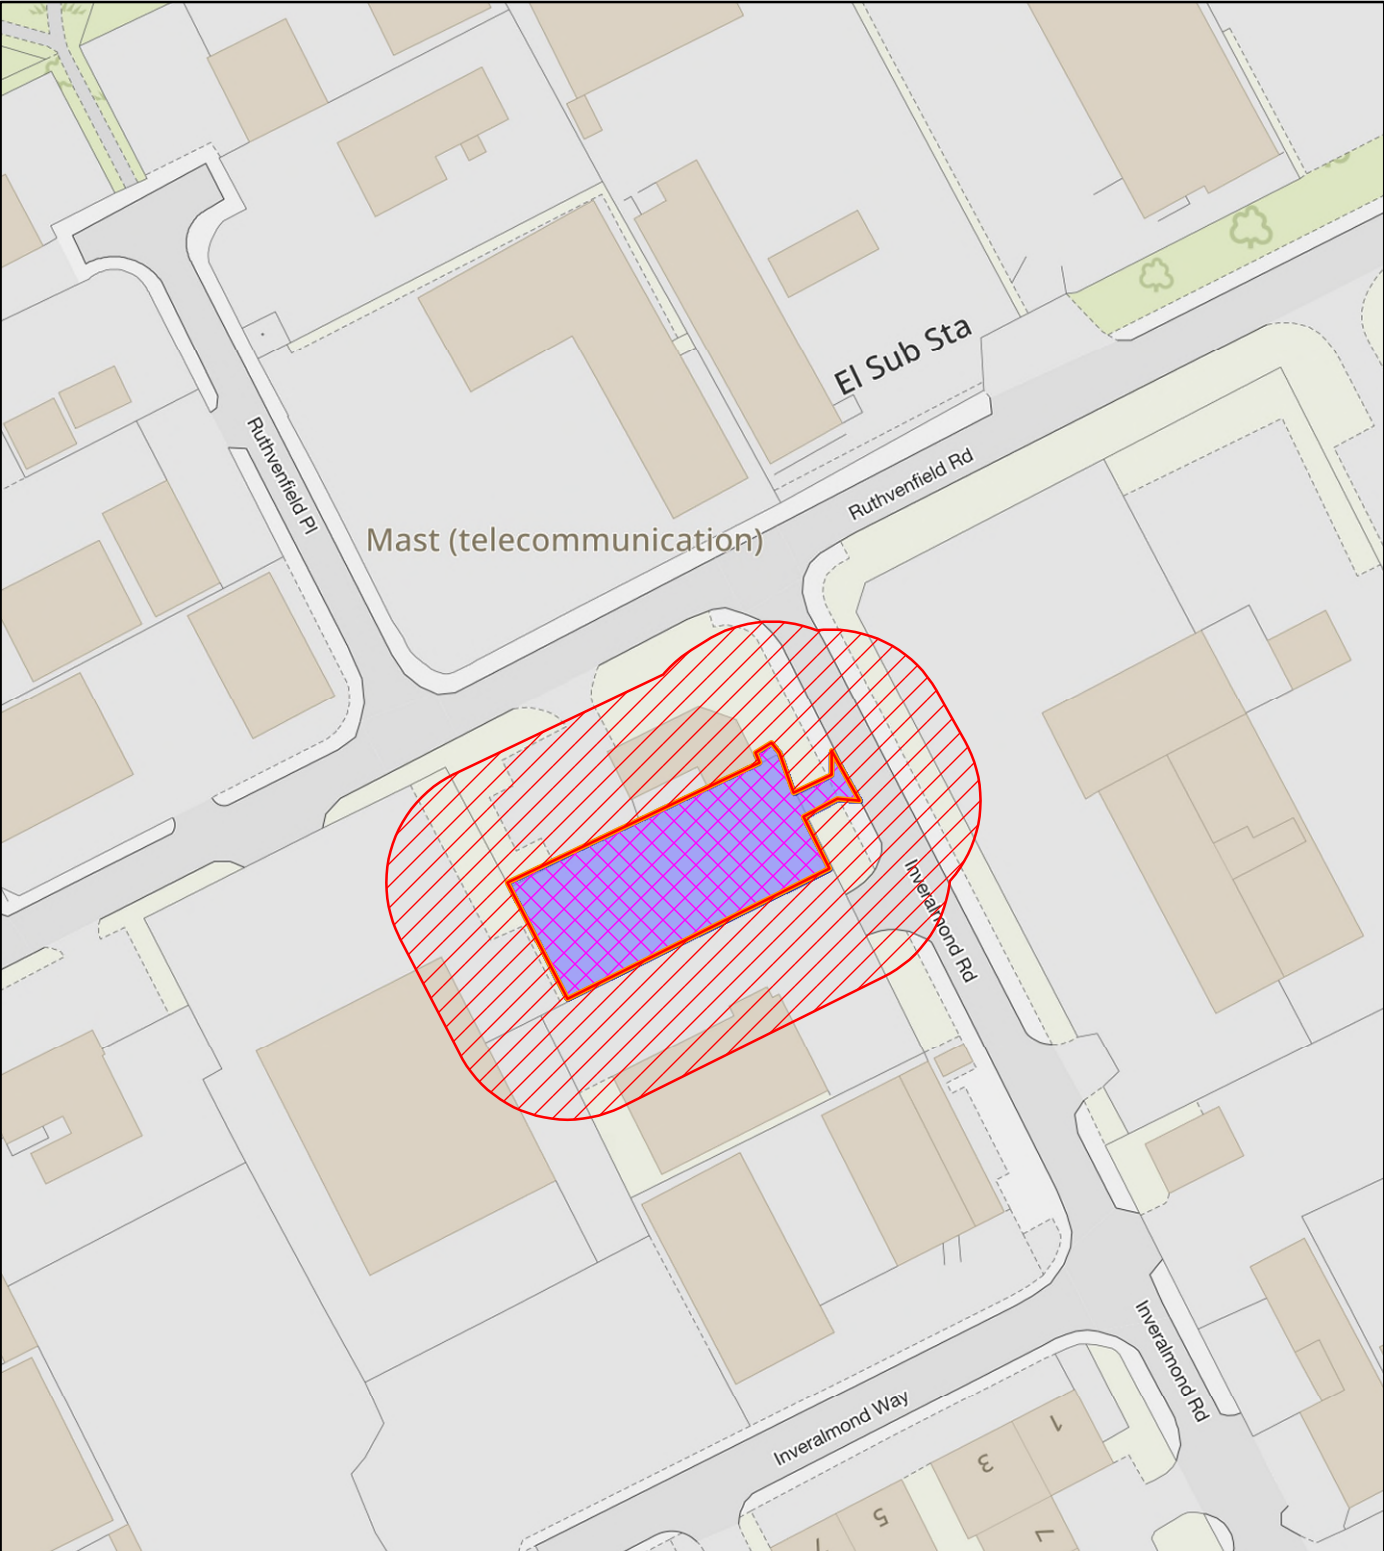

Perth & Kinross Council

NEIGHBOUR NOTIFICATION

Location Plan showing planning application site

This map is for Neighbour Notification ONLY. It must not be reproduced or used for any other purpose.

© Crown copyright [and database rights] 2023 OS 100016971. You are permitted to use this data solely to enable you to respond to, or interact with, the organisation that provided you with the data. You are not permitted to copy, sub-licence, distribute or sell any of this data to third parties in any form.