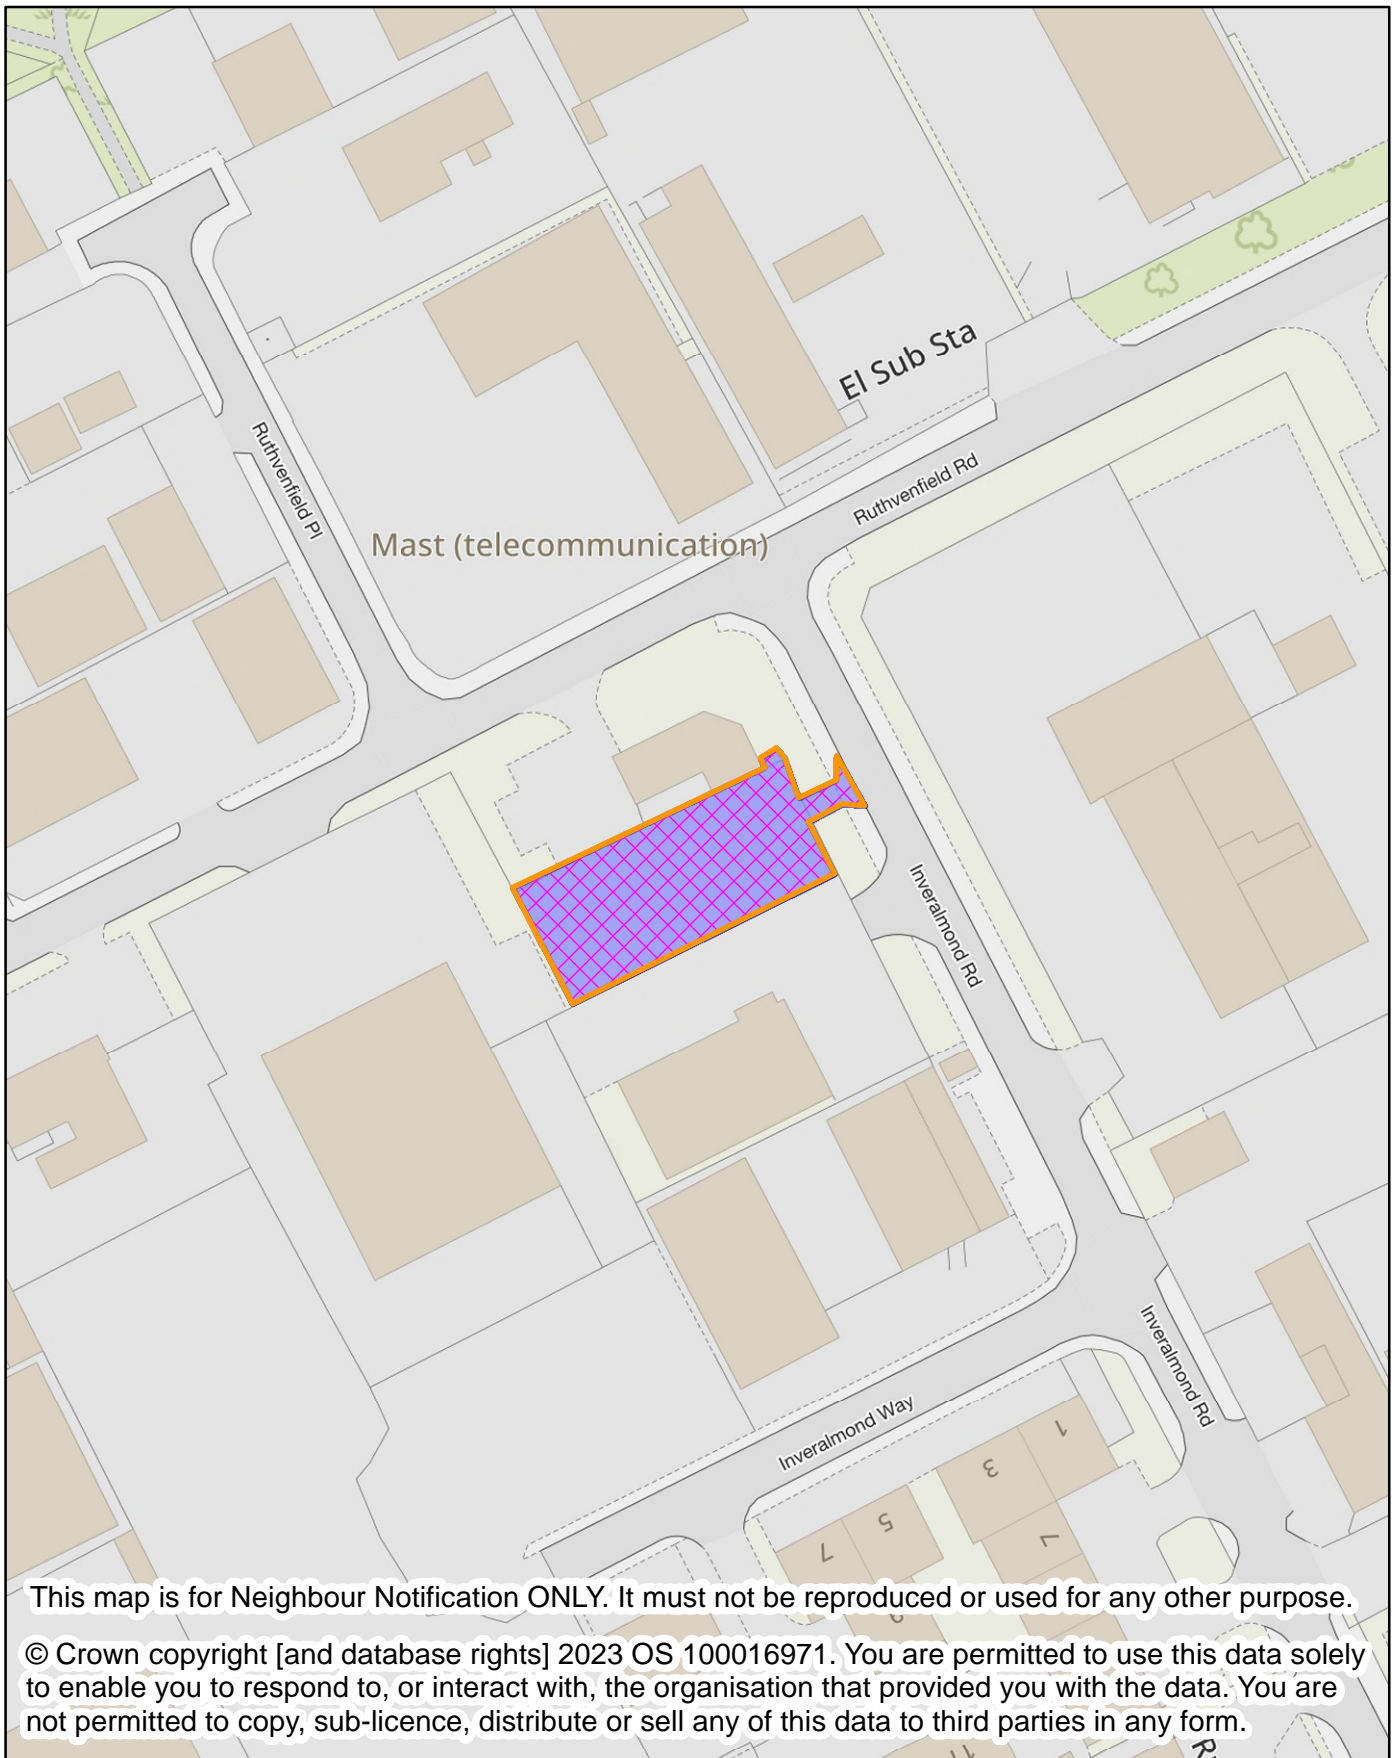

Perth & Kinross Council

NEIGHBOUR NOTIFICATION

Location Plan showing planning application site

This map is for Neighbour Notification ONLY. It must not be reproduced or used for any other purpose.

© Crown copyright [and database rights] 2023 OS 100016971. You are permitted to use this data solely to enable you to respond to, or interact with, the organisation that provided you with the data. You are not permitted to copy, sub-licence, distribute or sell any of this data to third parties in any form.