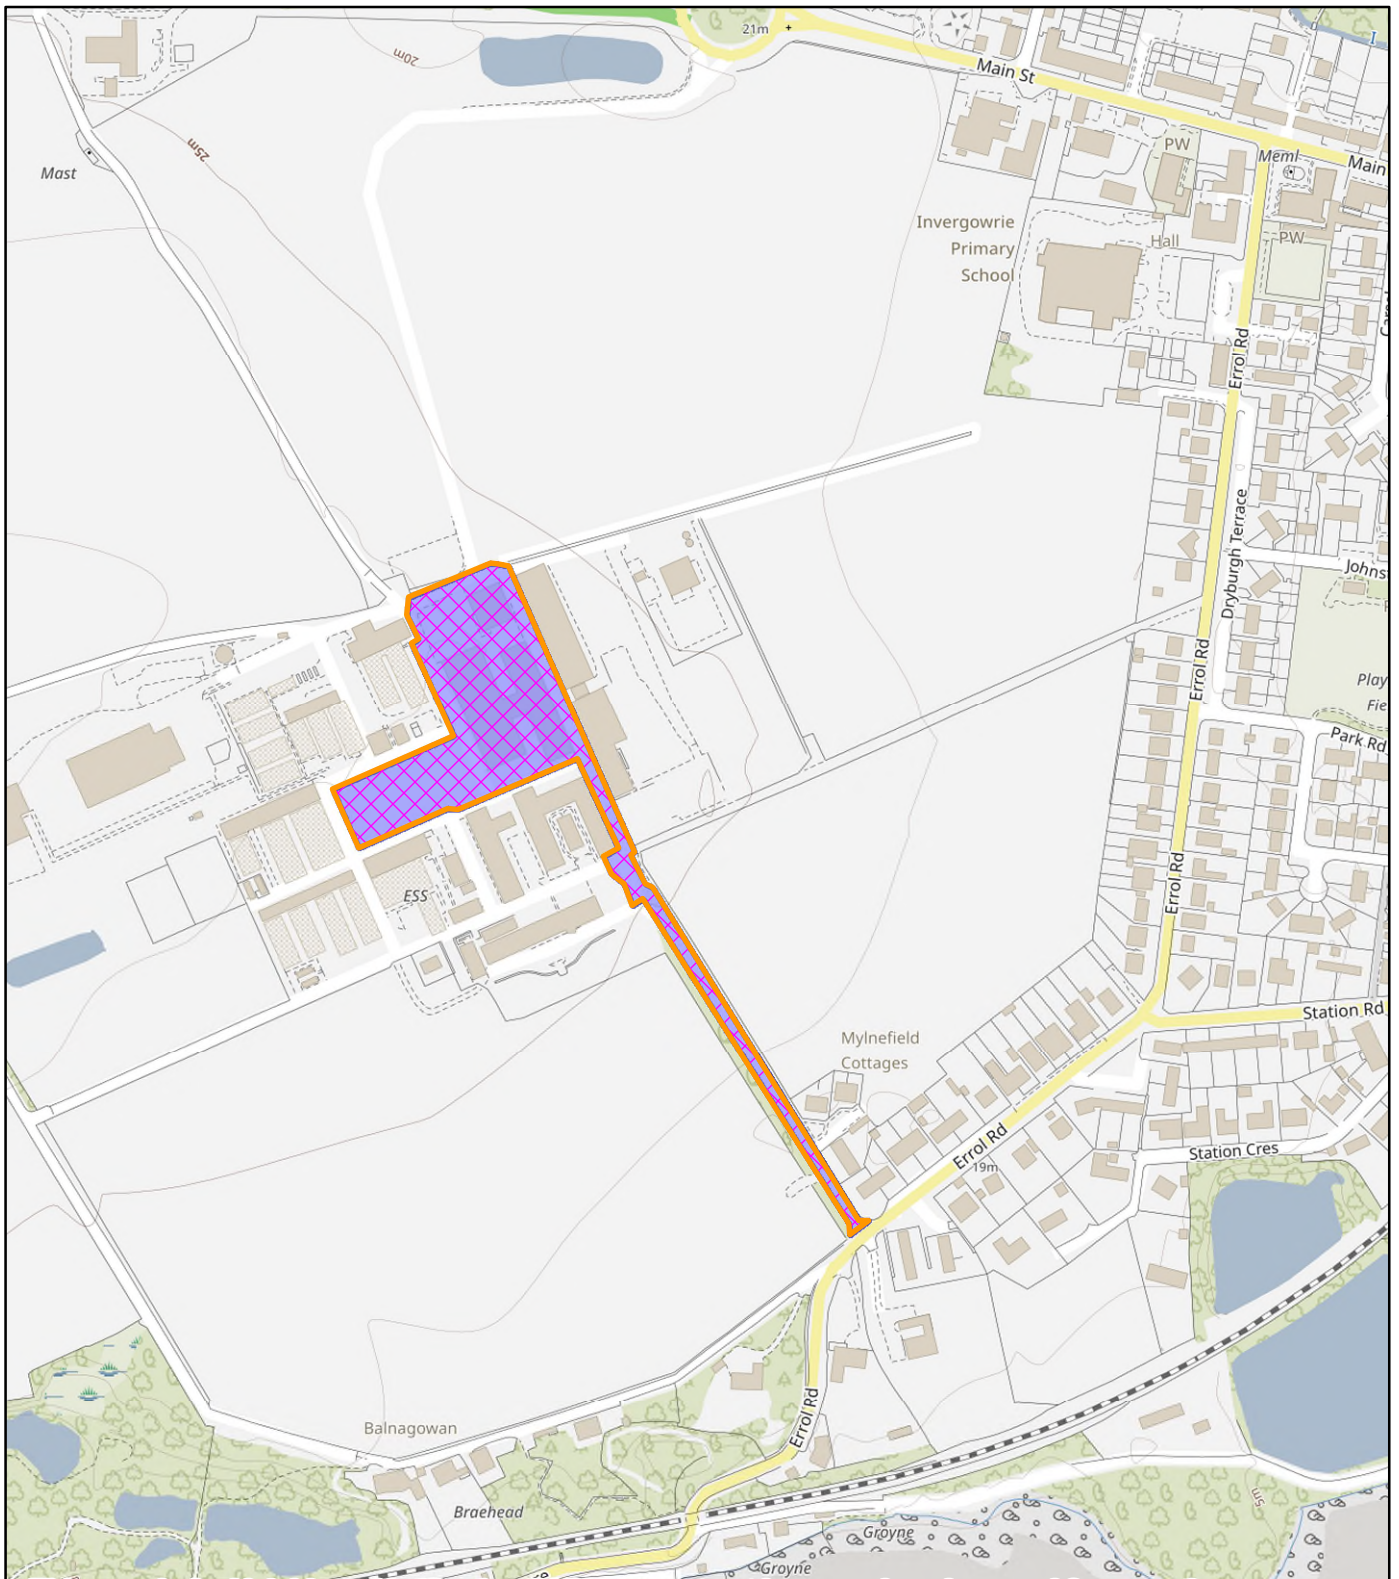

Perth & Kinross Council

NEIGHBOUR NOTIFICATION

Location Plan showing planning application site

This map is for Neighbour Notification ONLY. It must not be reproduced or used for any other purpose.

© Crown copyright [and database rights] 2023 OS 100016971. You are permitted to use this data solely to enable you to respond to, or interact with, the organisation that provided you with the data. You are not permitted to copy, sub-licence, distribute or sell any of this data to third parties in any form.