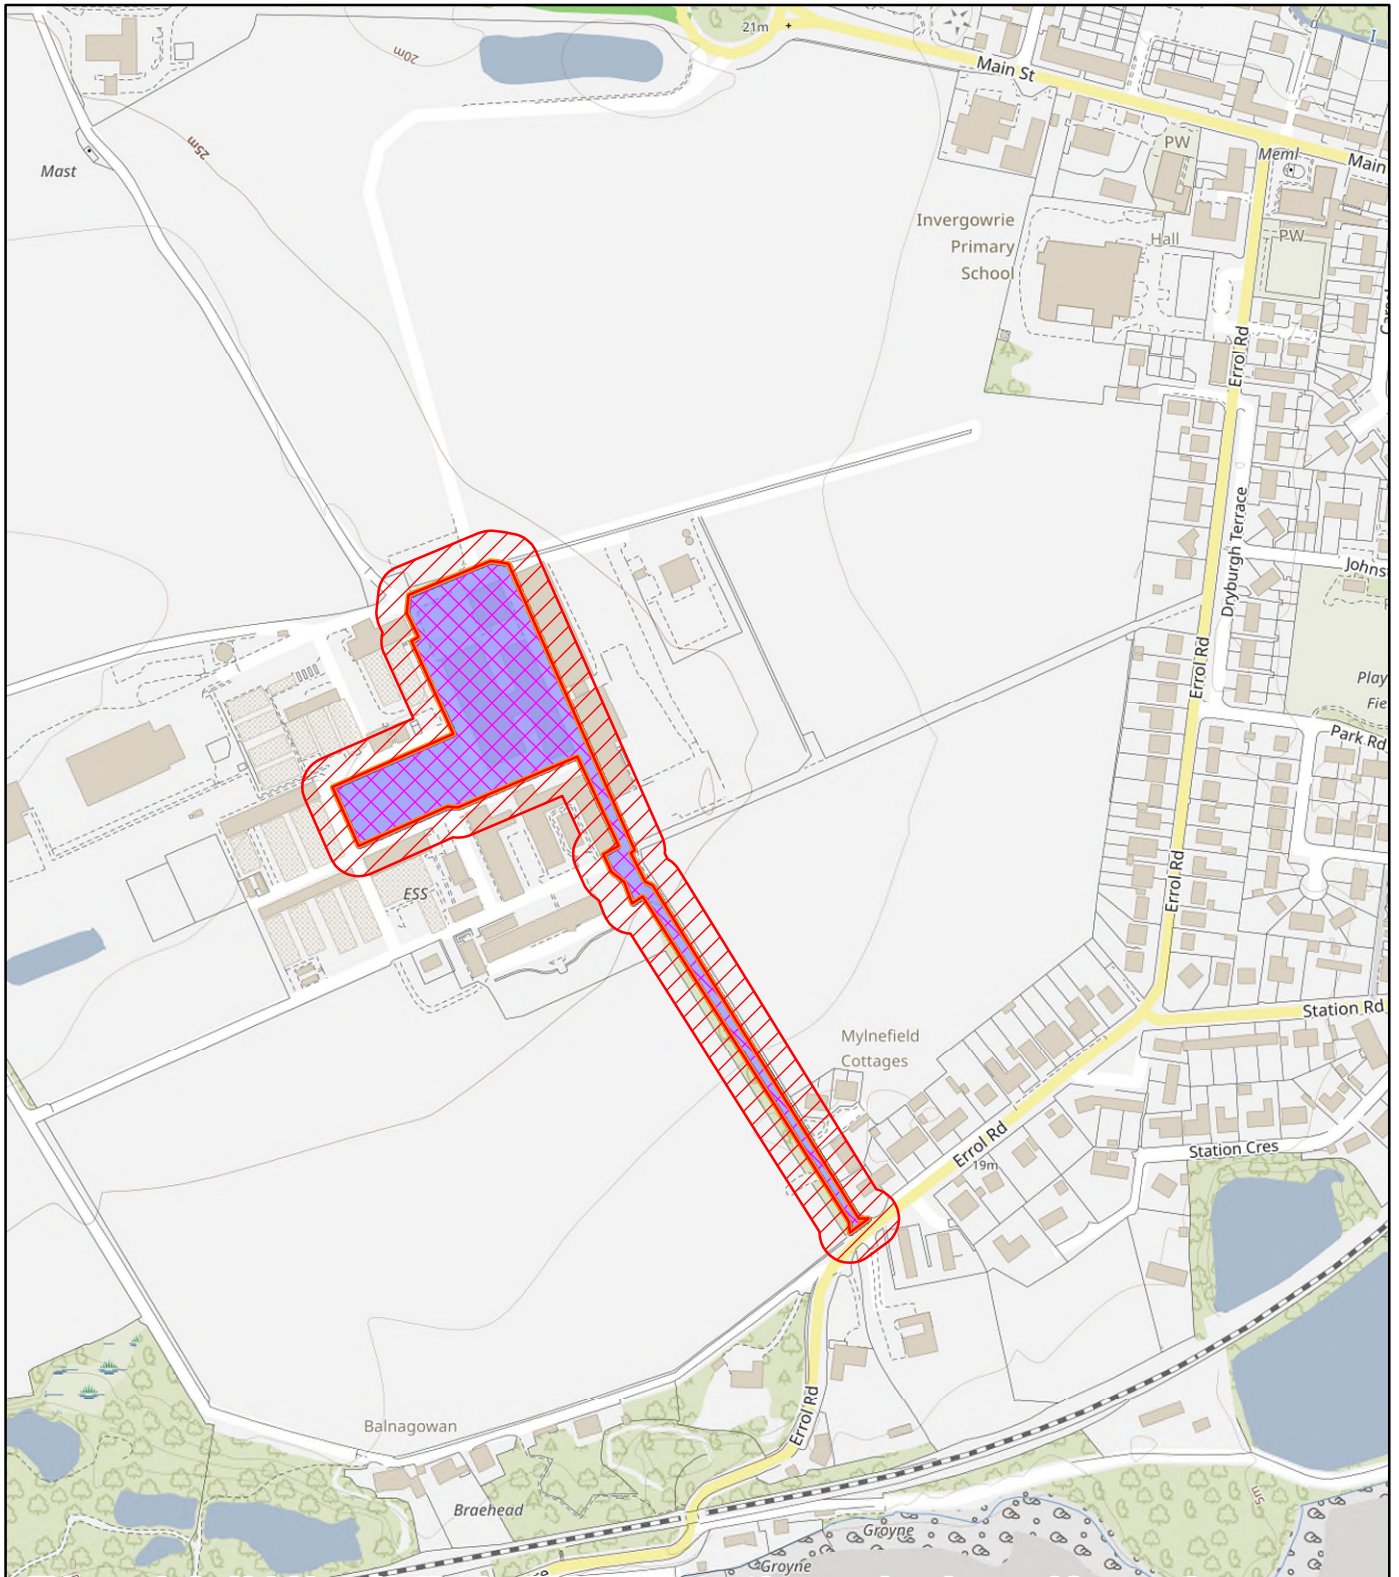

Perth & Kinross Council

NEIGHBOUR NOTIFICATION

Location Plan showing planning application site

This map is for Neighbour Notification ONLY. It must not be reproduced or used for any other purpose.

© Crown copyright [and database rights] 2023 OS 100016971. You are permitted to use this data solely to enable you to respond to, or interact with, the organisation that provided you with the data. You are not permitted to copy, sub-licence, distribute or sell any of this data to third parties in any form.