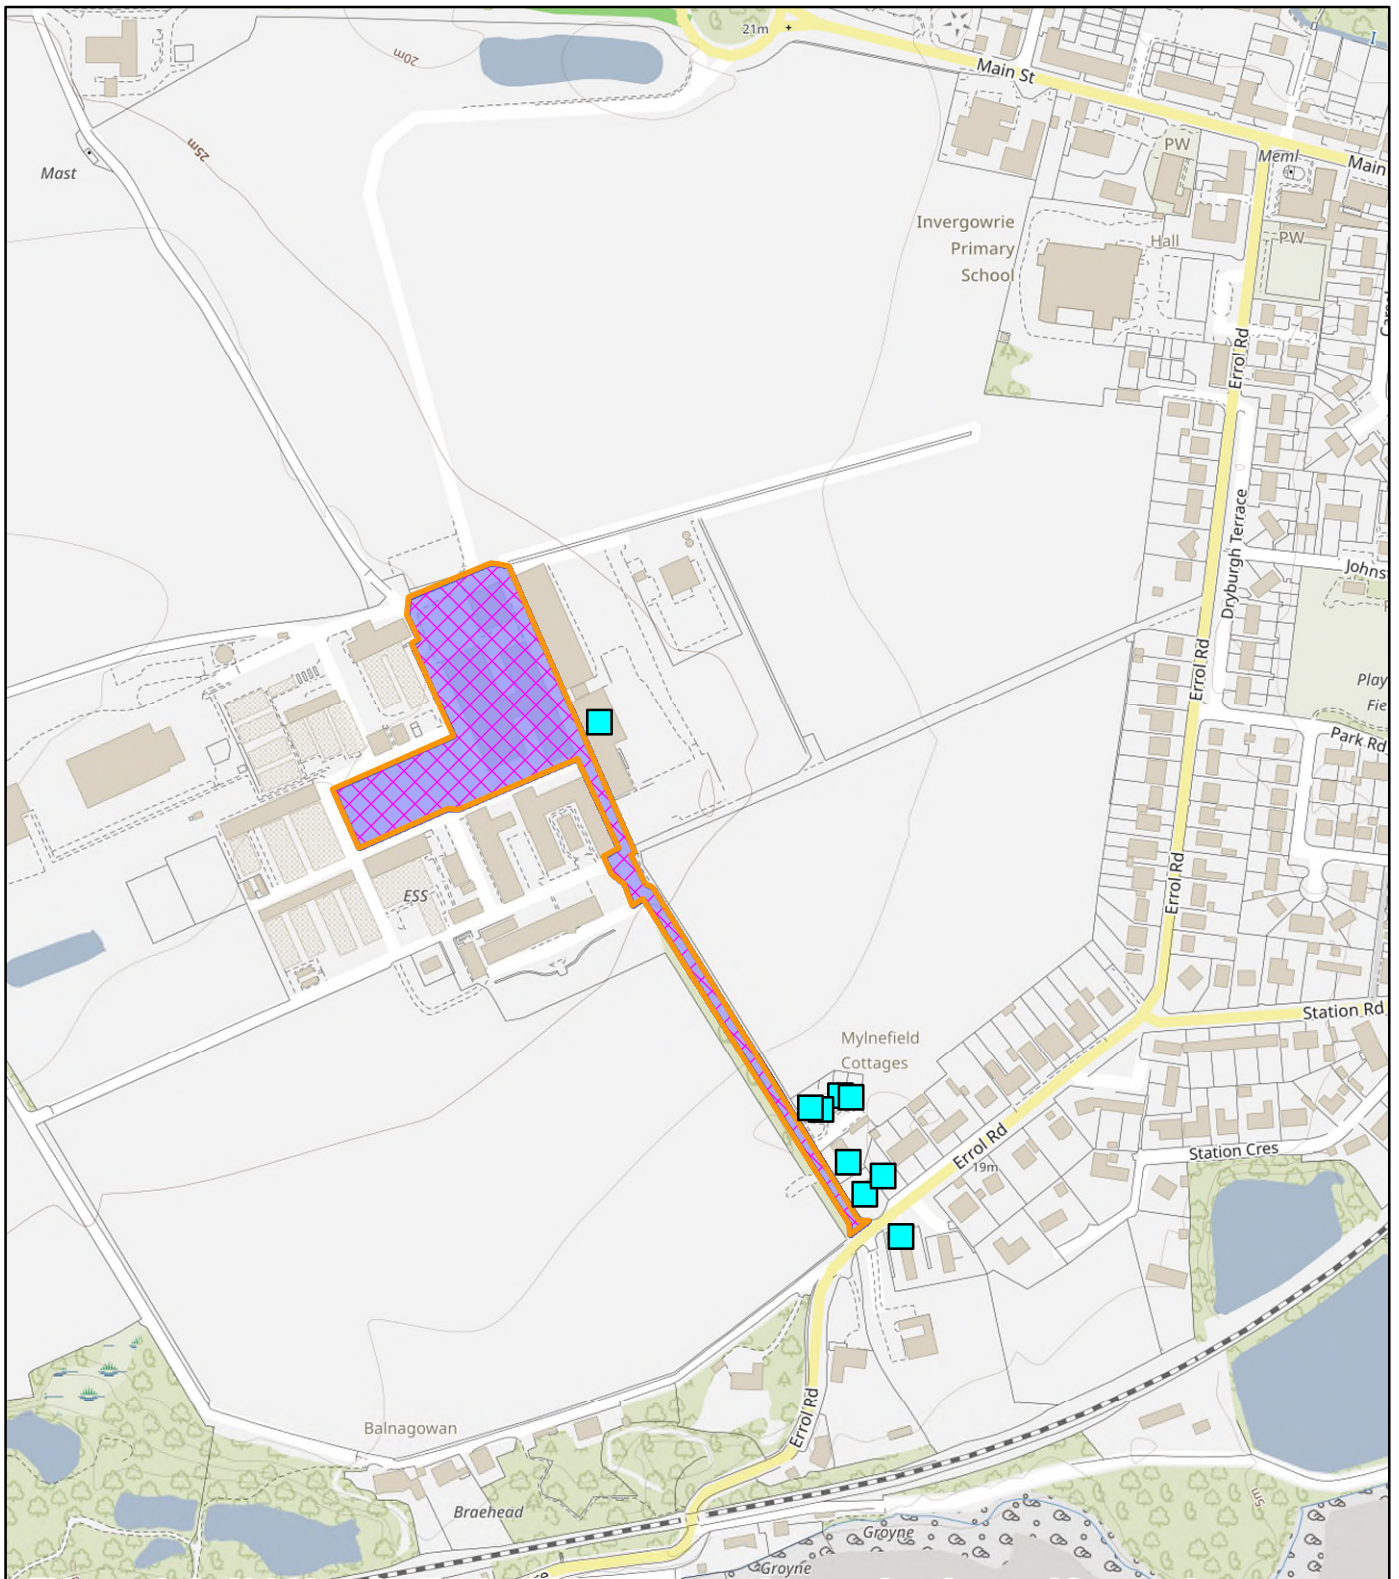

Perth & Kinross Council

NEIGHBOUR NOTIFICATION

Location Plan showing planning application site

This map is for Neighbour Notification ONLY. It must not be reproduced or used for any other purpose.

© Crown copyright [and database rights] 2023 OS 100016971. You are permitted to use this data solely to enable you to respond to, or interact with, the organisation that provided you with the data. You are not permitted to copy, sub-licence, distribute or sell any of this data to third parties in any form.