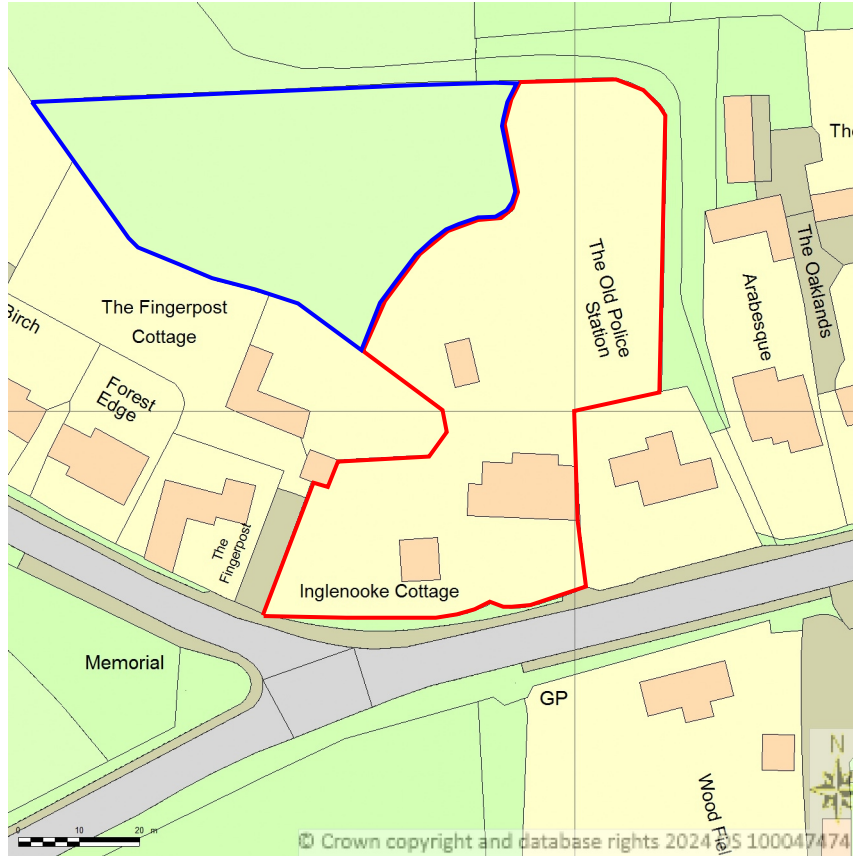

SITE LOCATION PLAN  
AREA 2 HA  
SCALE: 1:1250 on A4  
CENTRE COORDINATES: 373677 , 273997

Supplied by Streetwise Maps Ltd  
[www.streetwise.net](http://www.streetwise.net)  
Licence No: 100047474  
09:15:37 17/04/2024