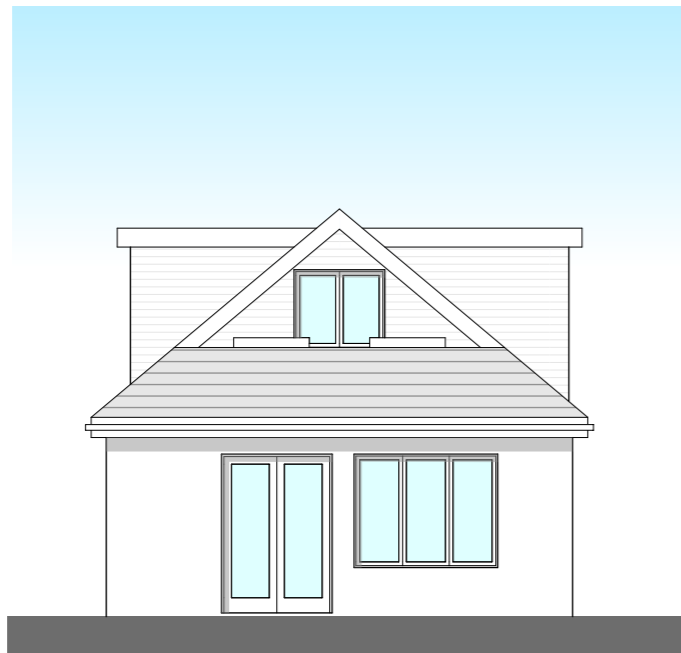

Proposed Front Elevation

Proposed Side Elevation 1

Proposed Rear Elevation

Proposed Side Elevation 2

Revisions

3 Ash Road, Ashurst, Southampton, Hants, S040 7AT
 T 023 8029 2751 E alan.acmltd@gmail.com

Project	Proposed Extensions & Alterations to 7 Avon Road, Southampton, SO18 4FR		
Client	Mr & Mrs J Stevens	Date	03/24
Drawing Title	Proposed Elevations	Drawn	AM
		Checked	
		Drawing no.	2328-01-04