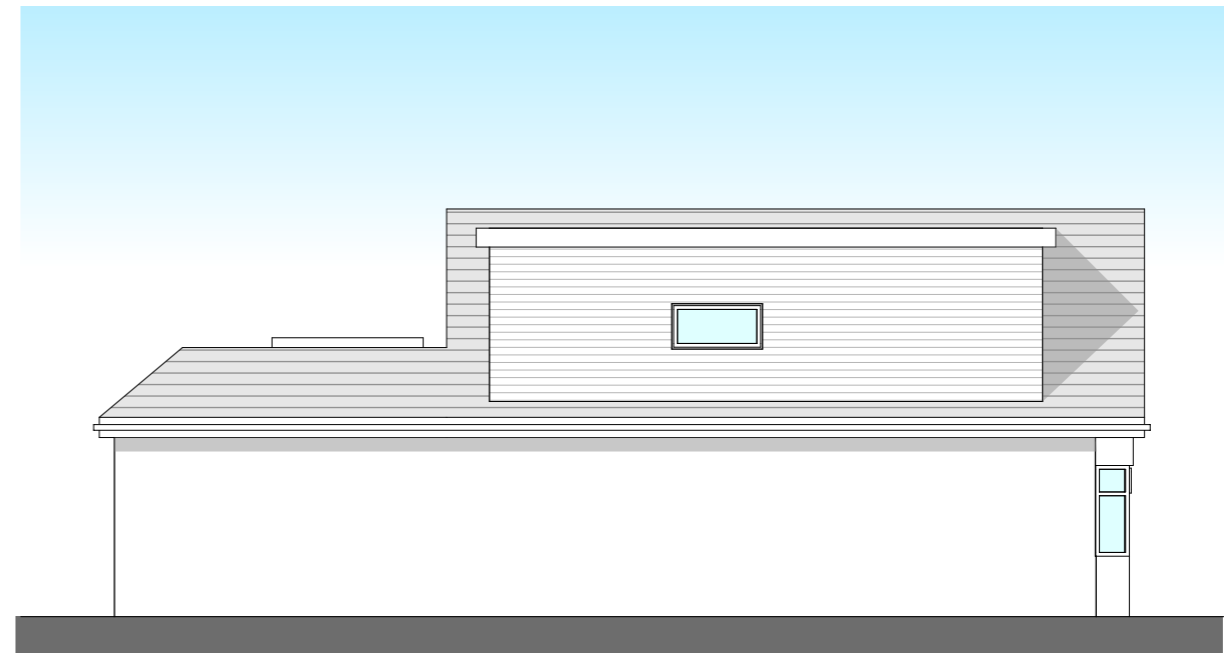

Proposed Front Elevation

Proposed Side Elevation 1

Proposed Rear Elevation

Proposed Side Elevation 2

Revisions

3 Ash Road, Ashurst, Southampton, Hants, S040 7AT
 T 023 8029 2751 E alan.acmltd@gmail.com

Project	Proposed Extensions & Alterations to 7 Avon Road, Southampton, SO18 4FR		
Client	Mr & Mrs J Stevens	Date	03/24
Drawing Title	Proposed Elevations	Drawn	AM
		Checked	
		Drawing no.	2328-01-04