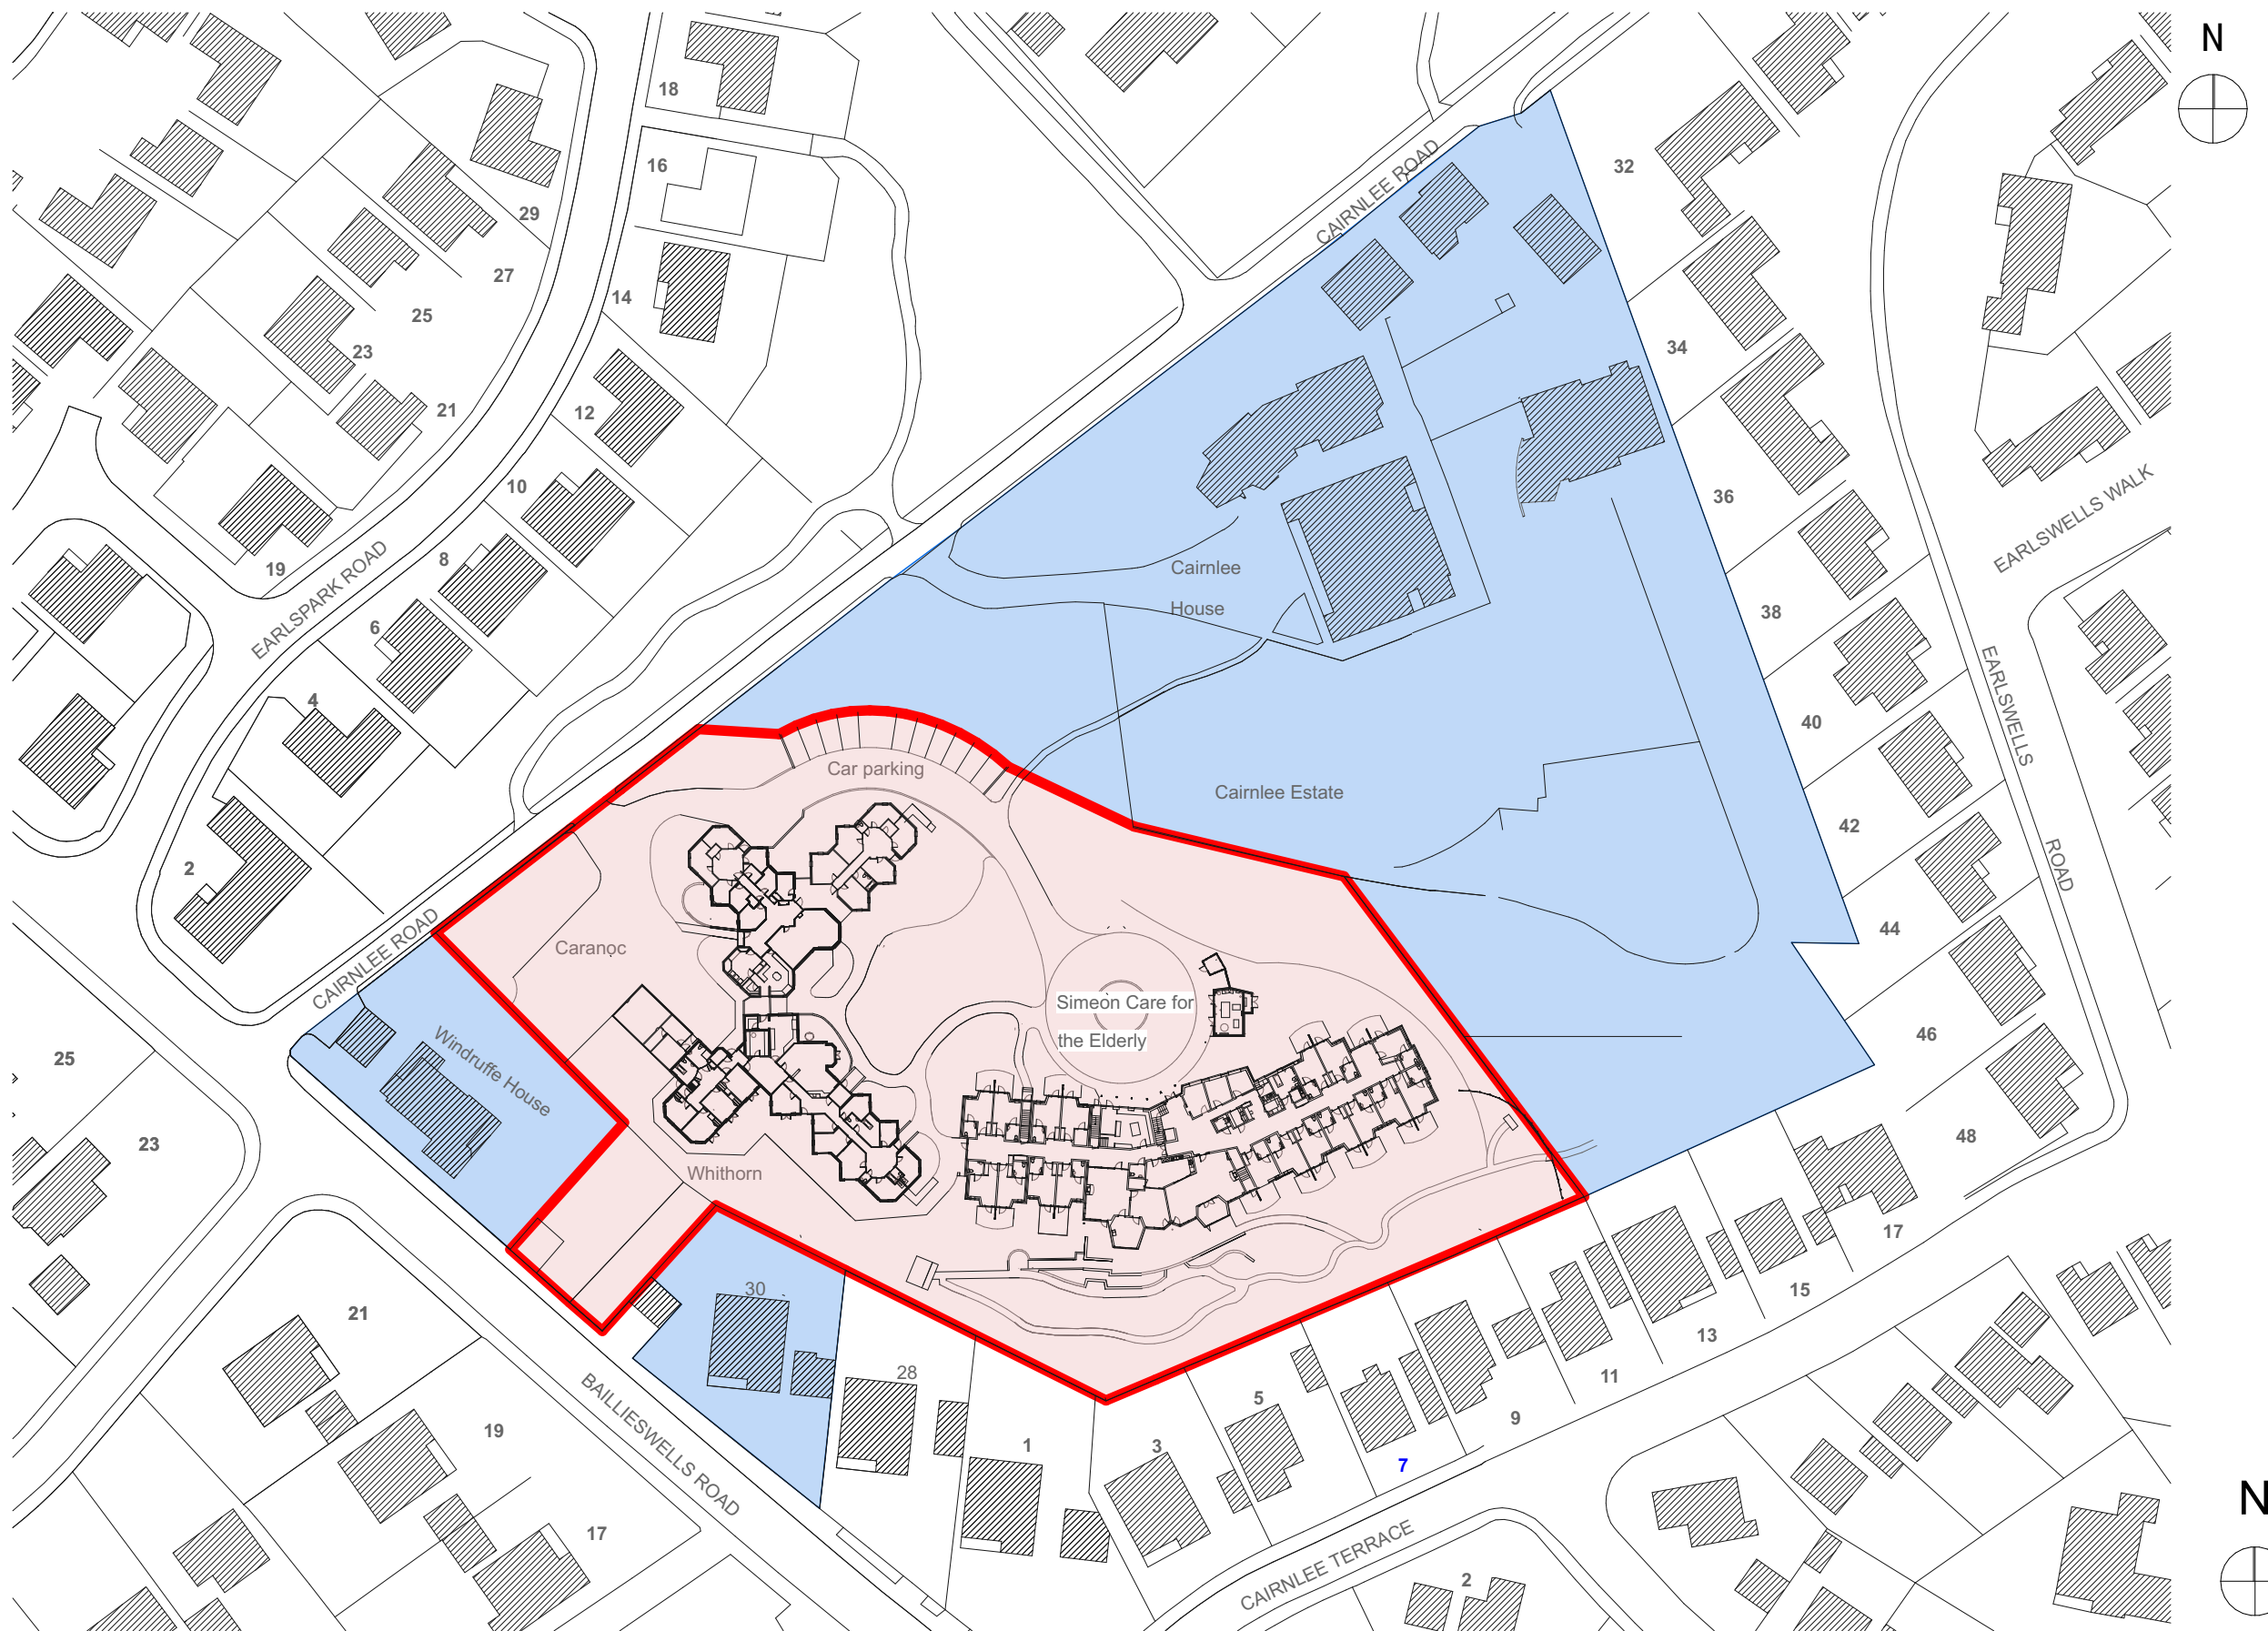

CAMPBILL ESTATES - SIMEON HOUSE
SIMEON CARE FOR THE ELDERLY LTD
CAIRNLEE ROAD,
ABERDEEN
AB15 9BN

DRAWING TITLE
Location Plan (Existing)

12
OS Data Existing

SCALE
1:1000

TAYLOR
architecture