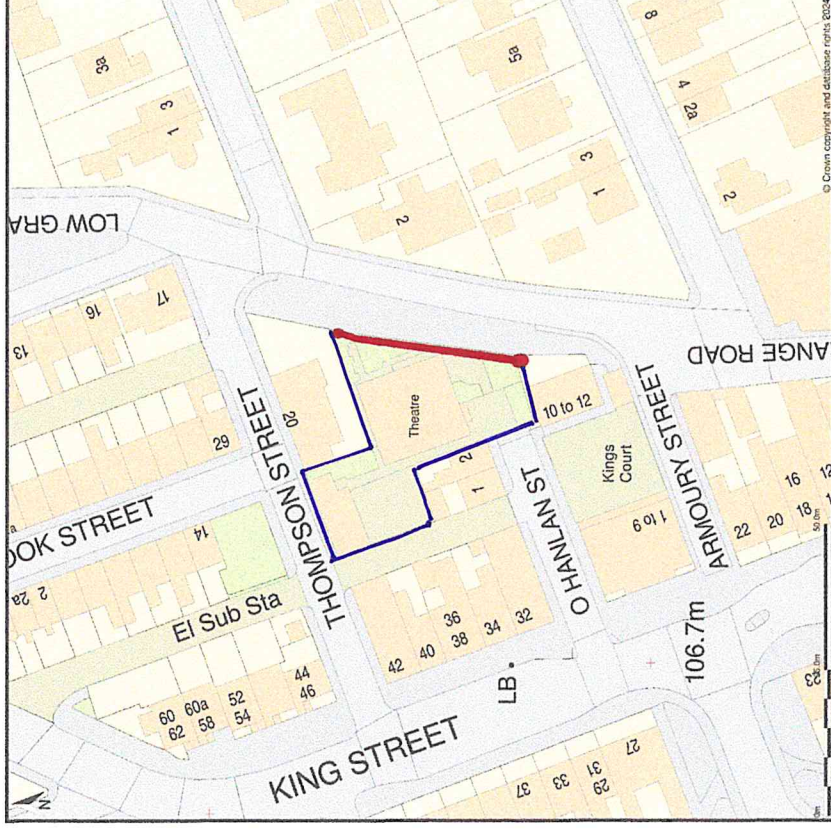

The Everyman Theatre, Ochanlan Street, Spennymoor, Durham, DL16 6RY

Location Plan shows area bounded by: 425916.38, 534102.28, 426057.81, 534243.7 (at a scale of 1:1250), OSGridRef: NZ25983417. The representation of a road, track or path is no evidence of a right of way. The representation of features as lines is no evidence of a property boundary.