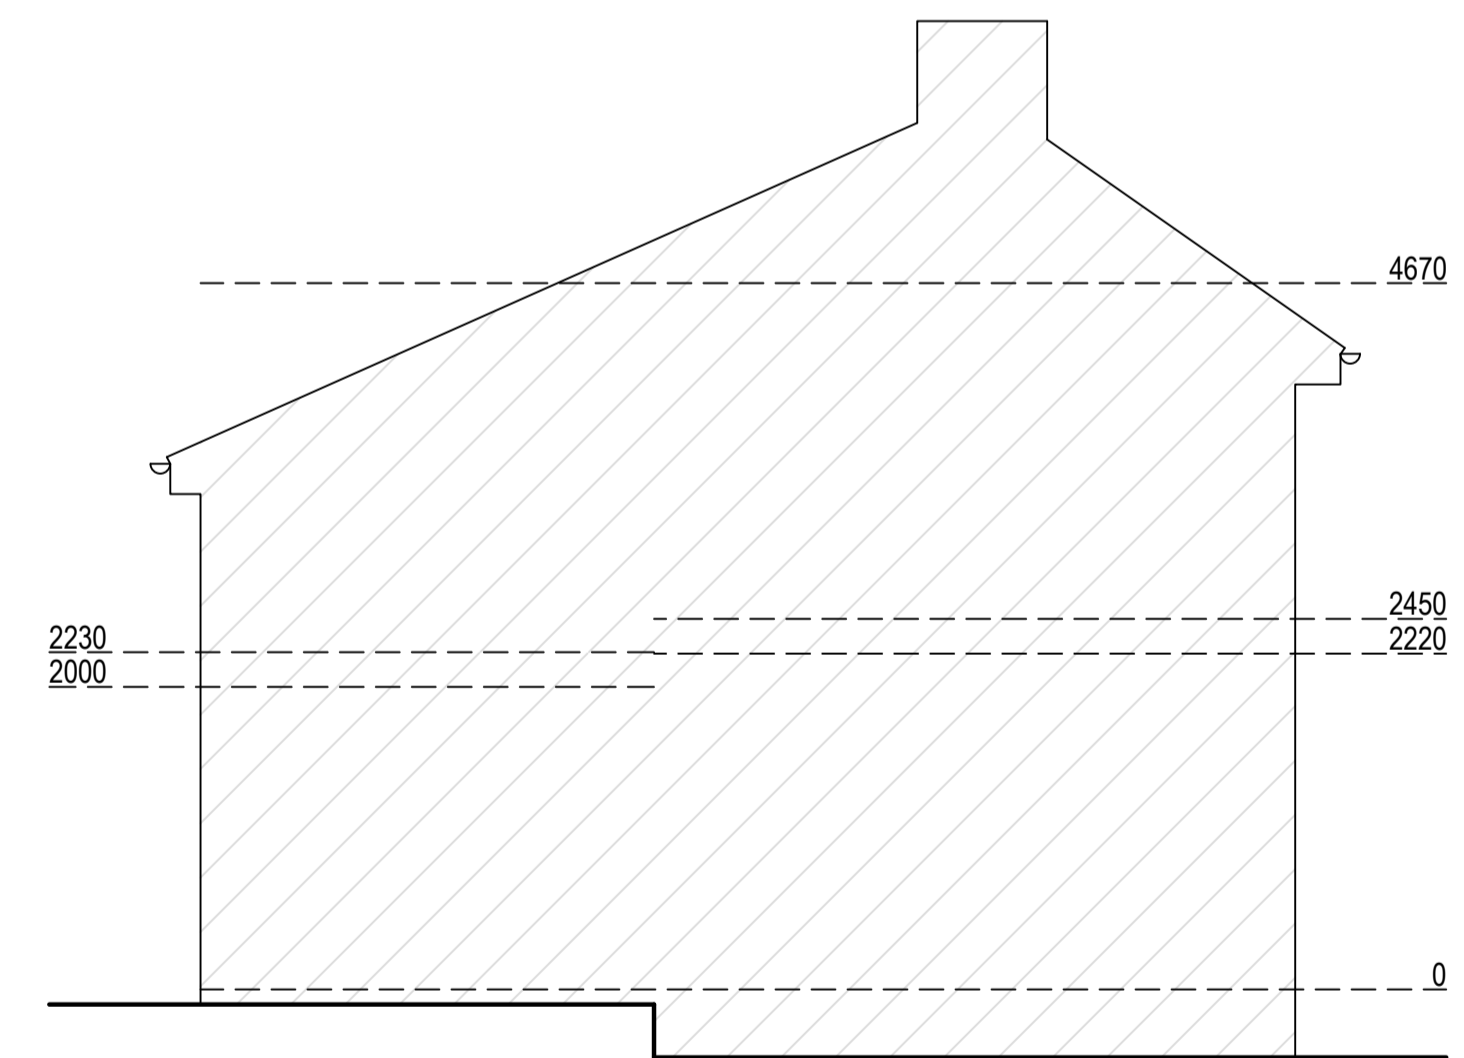

**Existing South Elevation**  
Scale 1:50

**Existing East Elevation**  
Scale 1:50

**Existing North Elevation**  
Scale 1:50

**Existing West Elevation**  
Scale 1:50

**Arkiplan**

74 Cardiff Road, CF15 7QE • Enquiries@ArkiPlan.co.uk

<b>Site</b>	2 Top Road, Hasketon, Woodbridge IP13 6JF	<b>Date</b>	30.11.2023
		<b>Sheet</b>	23-1886 D06 REV 1
		<b>Job</b>	New Extension
		<b>Scale</b>	As Shown@A1
<b>Title Number</b>	SK191800	<b>Title</b>	As Shown