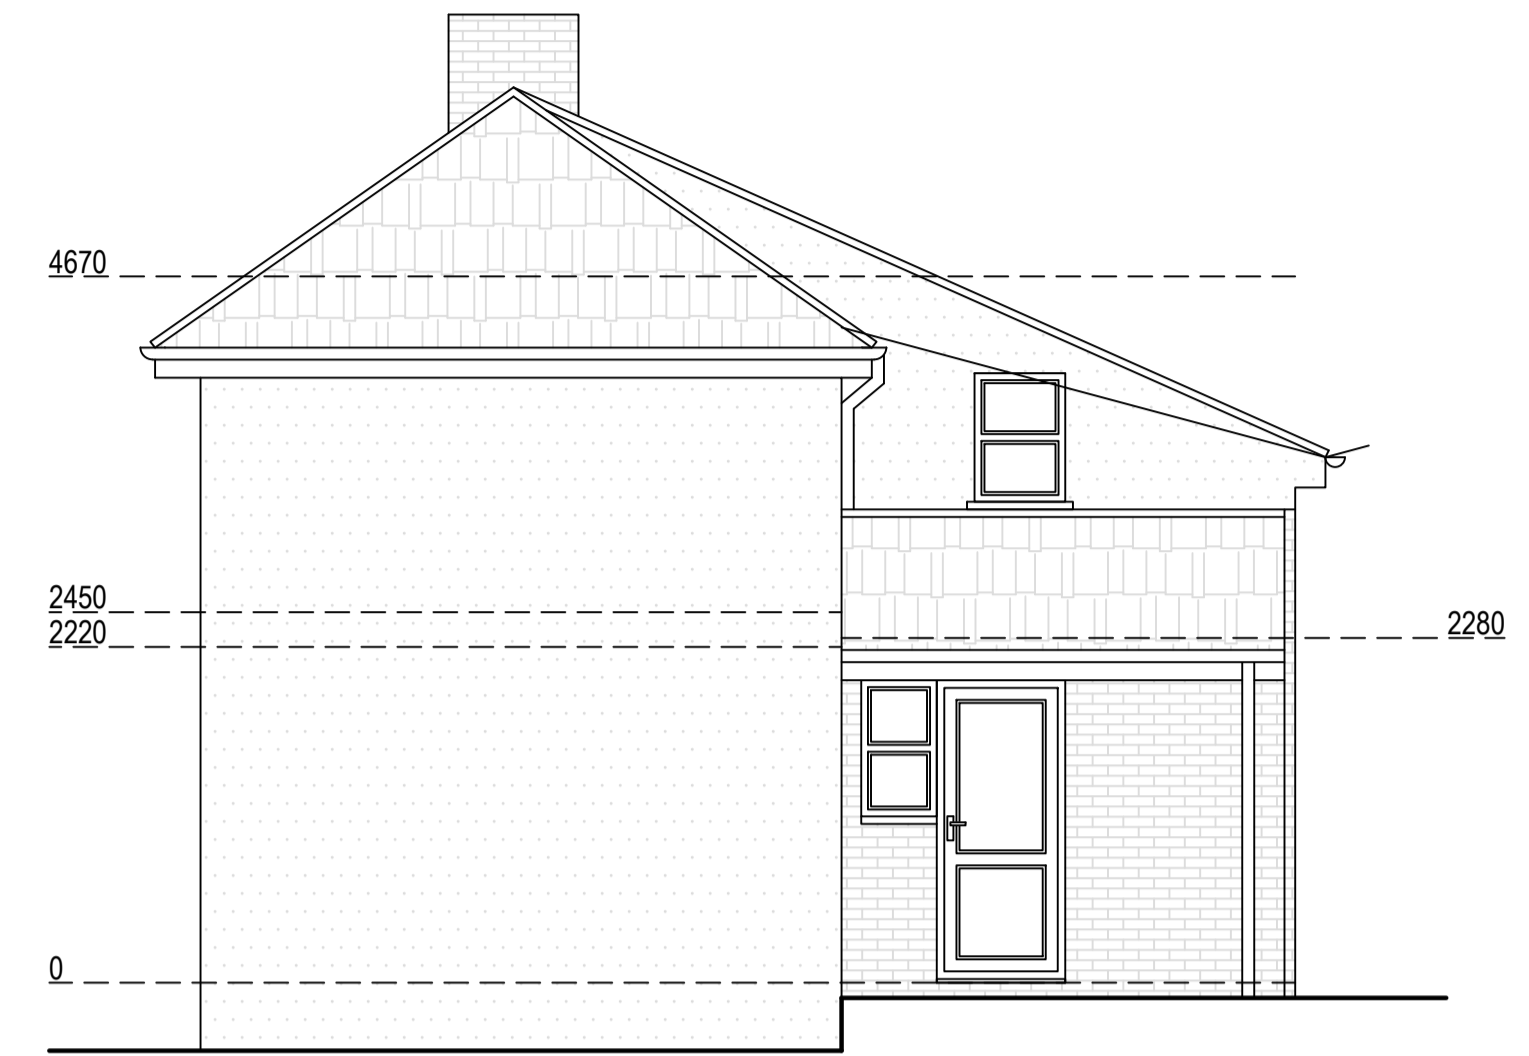

**Existing South Elevation**  
Scale 1:50

**Existing East Elevation**  
Scale 1:50

**Existing North Elevation**  
Scale 1:50

**Existing West Elevation**  
Scale 1:50

**Arkiplan**

74 Cardiff Road, CF15 7QE • Enquiries@ArkiPlan.co.uk

<b>Site</b>	2 Top Road, Hasketon, Woodbridge IP13 6JF	<b>Date</b>	30.11.2023
		<b>Sheet</b>	23-1886 D06 REV 1
		<b>Job</b>	New Extension
		<b>Scale</b>	As Shown@A1
<b>Title Number</b>	SK191800	<b>Title</b>	As Shown