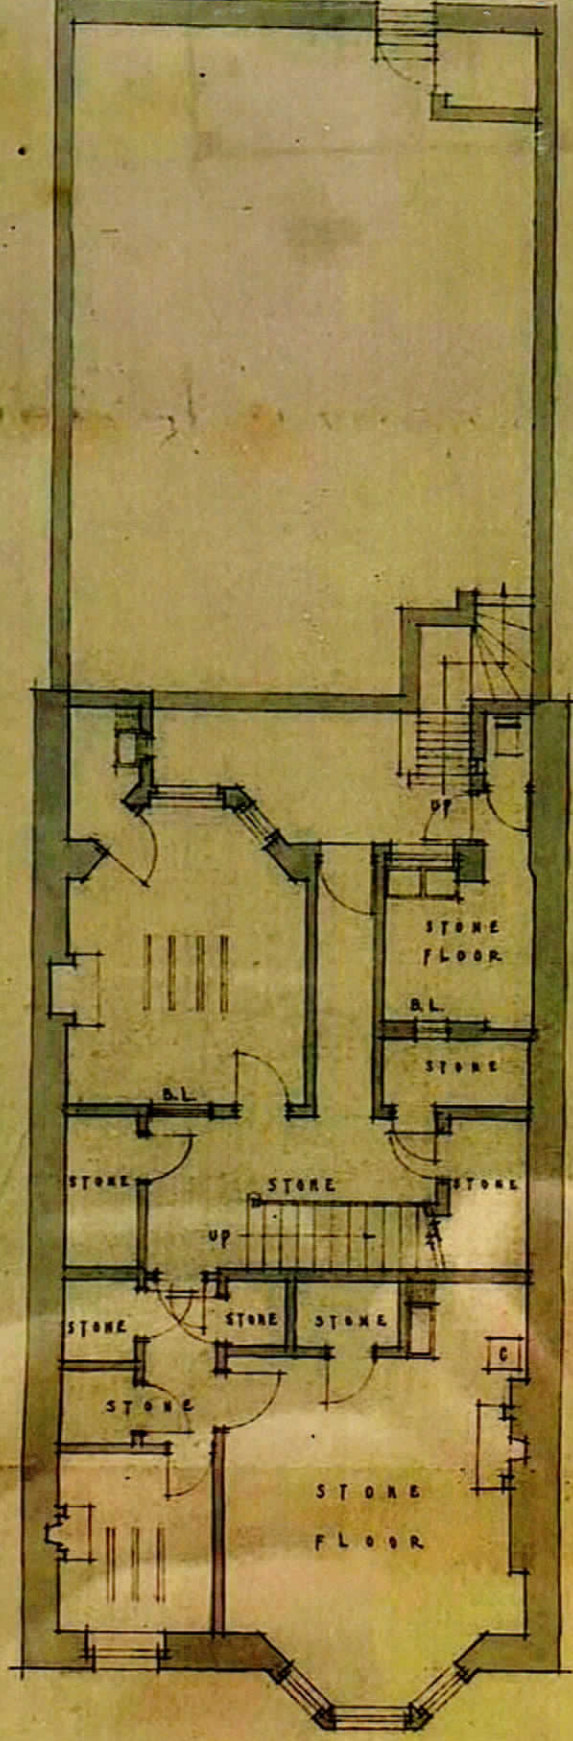

Photograph 1 - layout of original lower
Ground floor plans indicating original
door opening at Rear Bay window

B A S E M E N T

Glasgow 28th March 1947. Docquetted with
reference to Deam of Guild Court Petition
by The Glasgow & West of Scotland Property
Investment Co. Ltd.