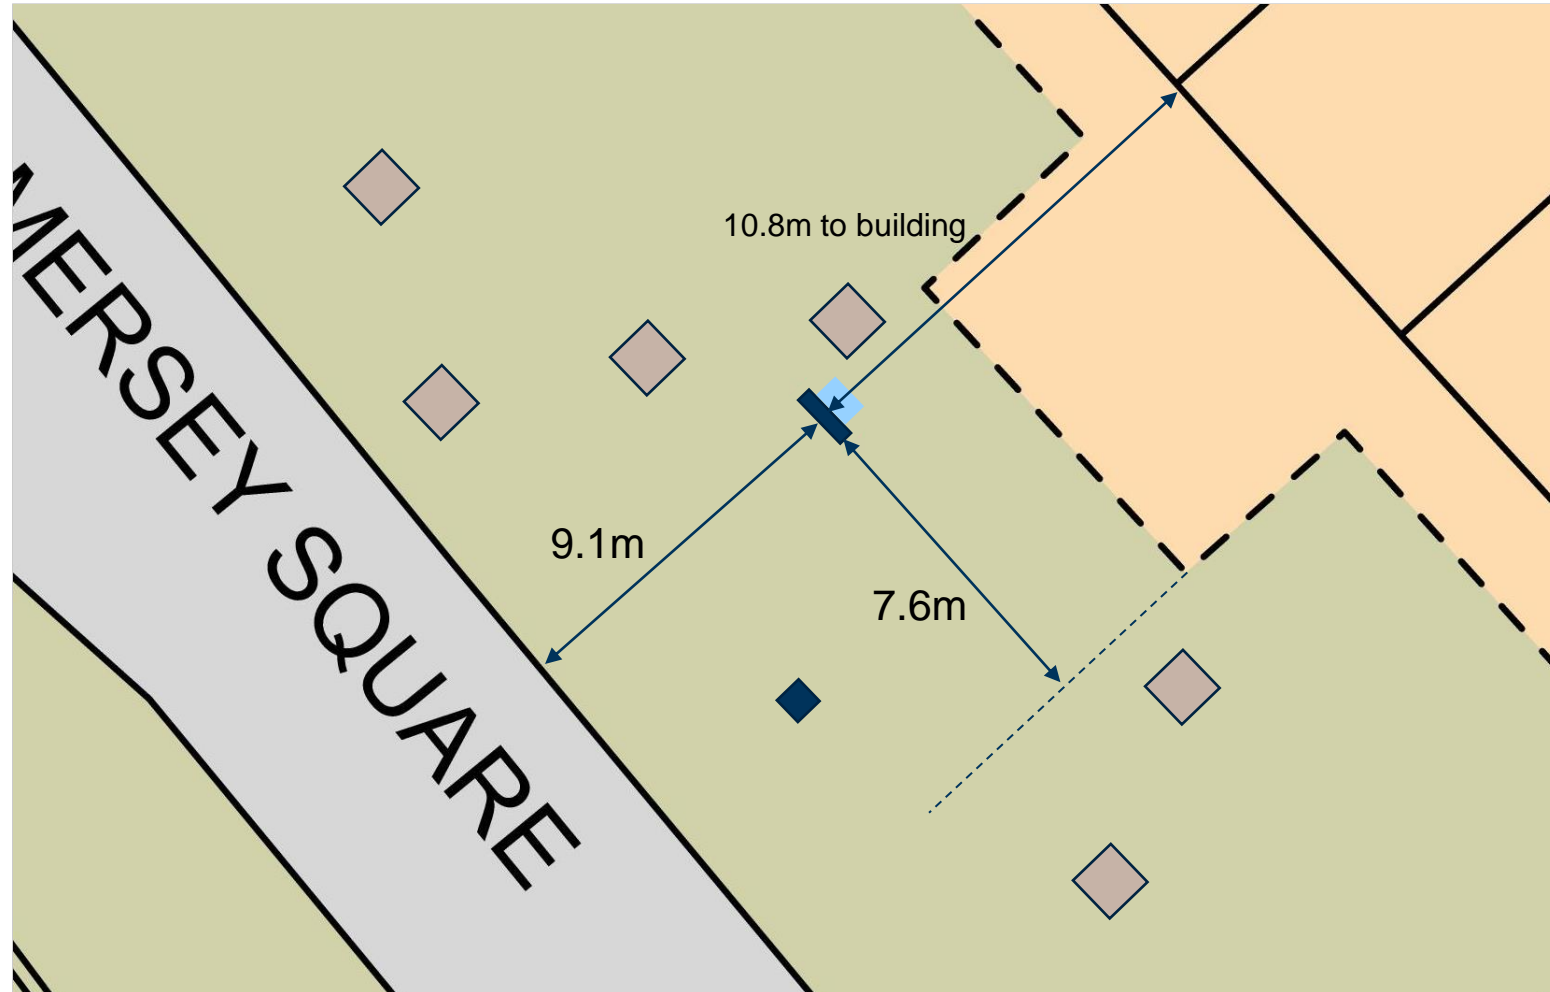

Stockport

Communication HUB Proposal

SITE 2 Os Mersey Square, Stockport SK1  
1QW

Site Plan and Images

Pavement outside  
Mersey Square,  
Stockport  
SK1 1QW

E: 389300

N: 390366

1:1250 @ A4

Pavement outside  
Mersey Square,  
Stockport  
SK1 1QW

-  Proposed Hub Unit
-  Planter
-  Column

1:200 @ A4

Pavement outside Mersey Square SK1 1QW

Front

Back

Pavement outside Mersey Square, Stockport SK1 1QW