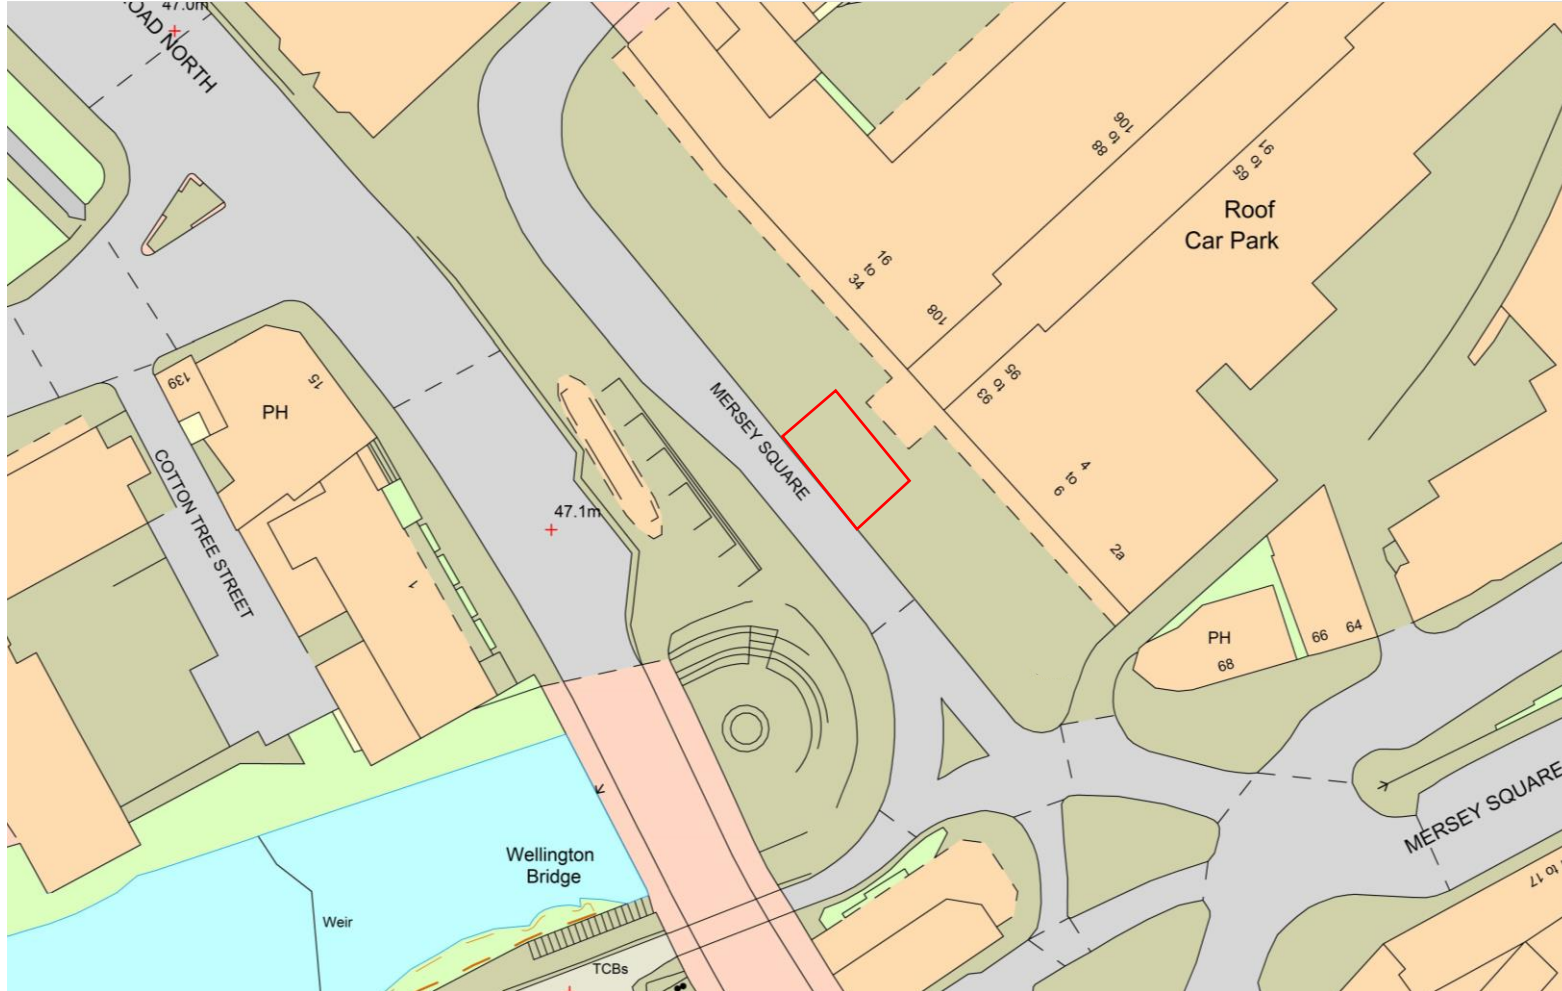

Stockport

Communication HUB Proposal

SITE 2 Os Mersey Square, Stockport SK1  
1QW

Site Plan and Images

Pavement outside  
Mersey Square,  
Stockport  
SK1 1QW

E: 389300

N: 390366

1:1250 @ A4

Pavement outside  
Mersey Square,  
Stockport  
SK1 1QW

-  Proposed Hub Unit
-  Planter
-  Column

1:200 @ A4

Pavement outside Mersey Square SK1 1QW

Front

Back

Pavement outside Mersey Square, Stockport SK1 1QW