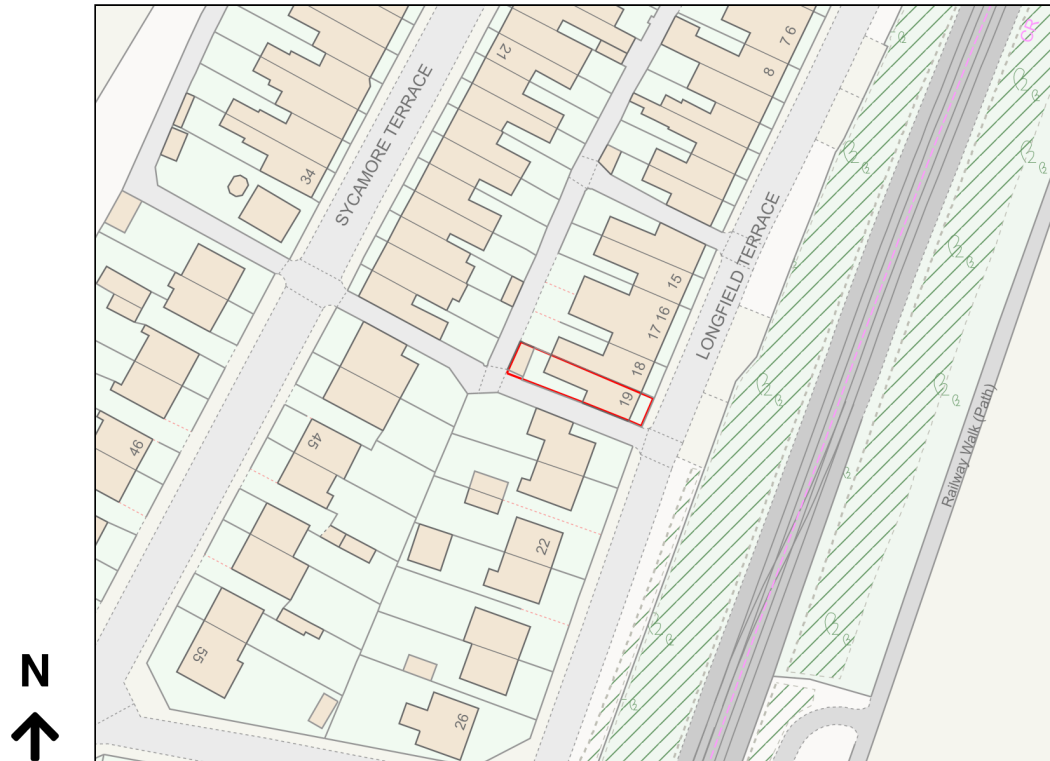

Location Plan

Site Address: 19, Longfield Terrace, York, YO30 7DJ

Date Produced: 16-Apr-2024

Scale: 1:1250 @A4

Planning Portal Reference: PP-12983627v1