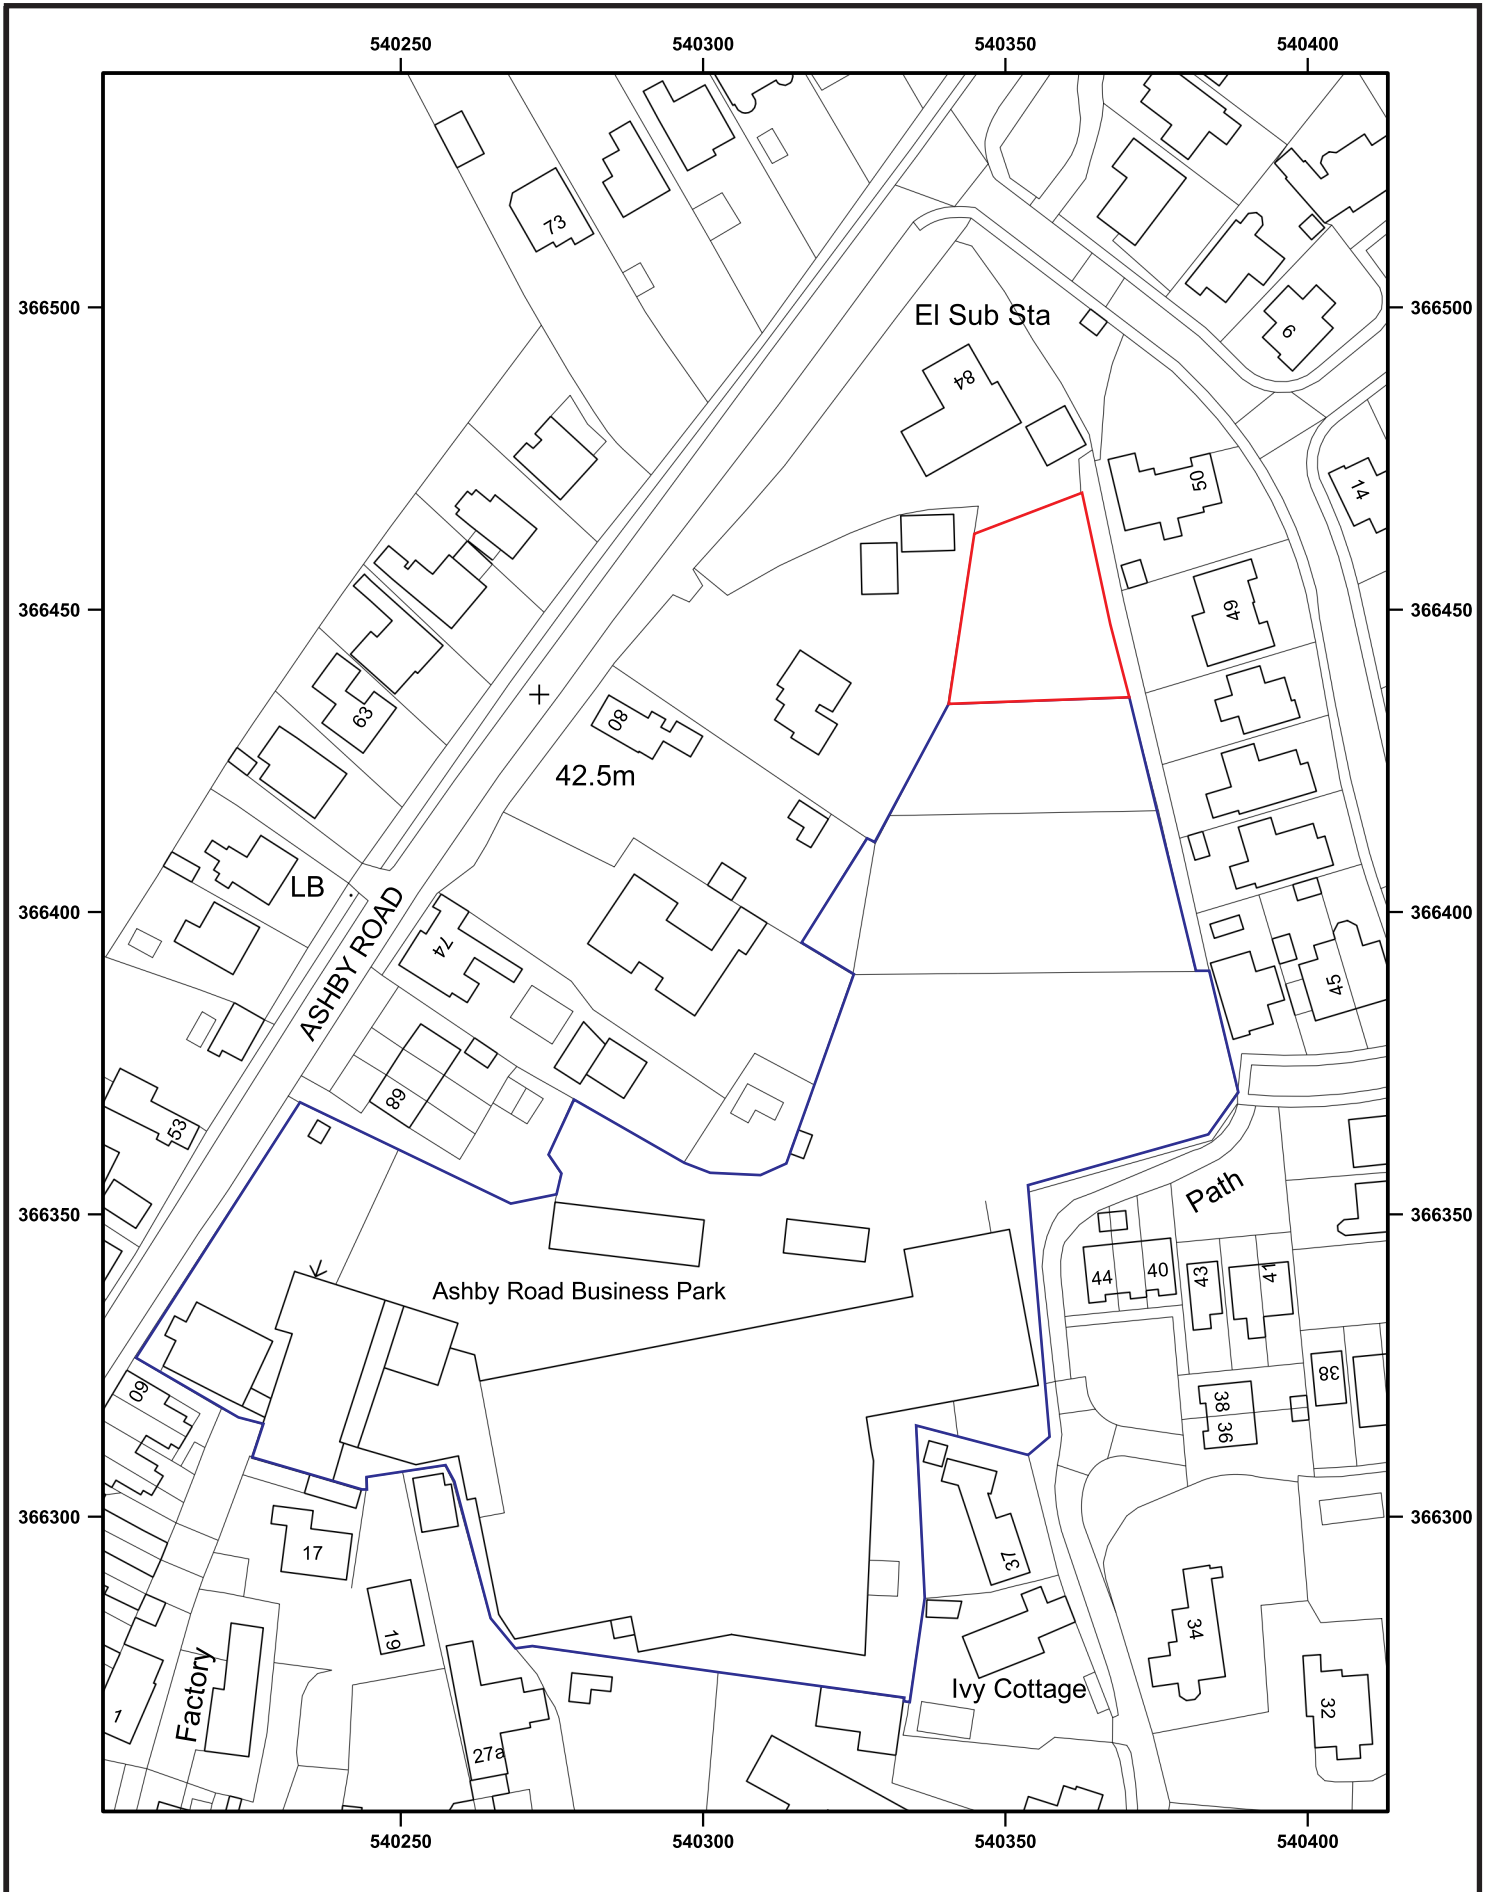

Site Location Plan

Ref. 001a

© Crown copyright and database rights 2024 OS AC0000848283. Public rights of way shown on this map have been taken from Local Authority definitive maps. The representation on this map of any other road, track or path is no evidence of the existence of a right of way.

Ashby Road
Supplied by: www.ukmapcentre.com
Serial No: 284205
Centre Coordinates: 540307, 366395
Production Date: 11/04/2024