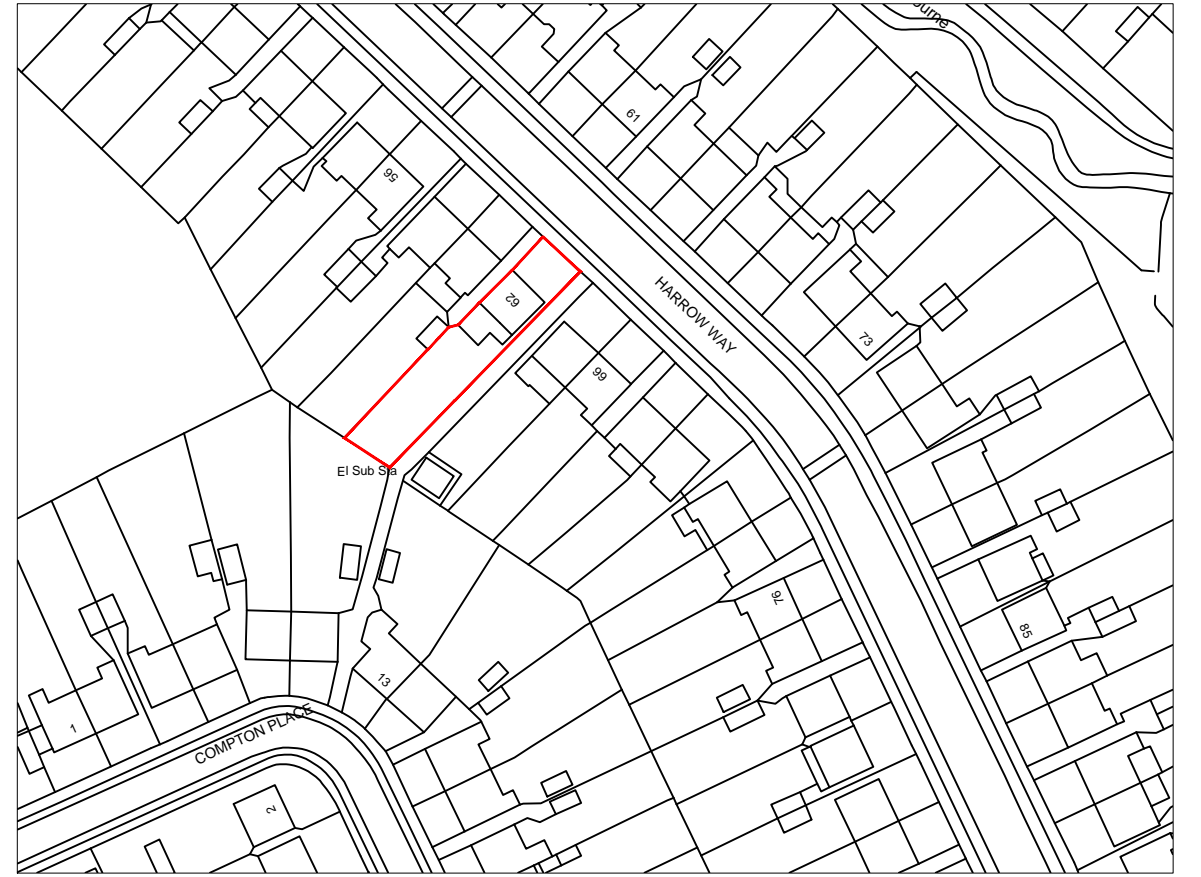

**SITE BLOCK PLAN**

**LOCATION MAP**

<b>CLIENT</b>	<b>SITE</b> 62 Harrow Way, Watford WD19 5ET	<b>Date:</b> 25.04.2024	
<b>DRAWING NO:</b> 2024249.PA109	<b>DRAWING TITLE</b> OS MAP, LOCATION MAP	<b>Scale @ A3:</b> AS SHOWN	
		<b>Revision:</b> P01	