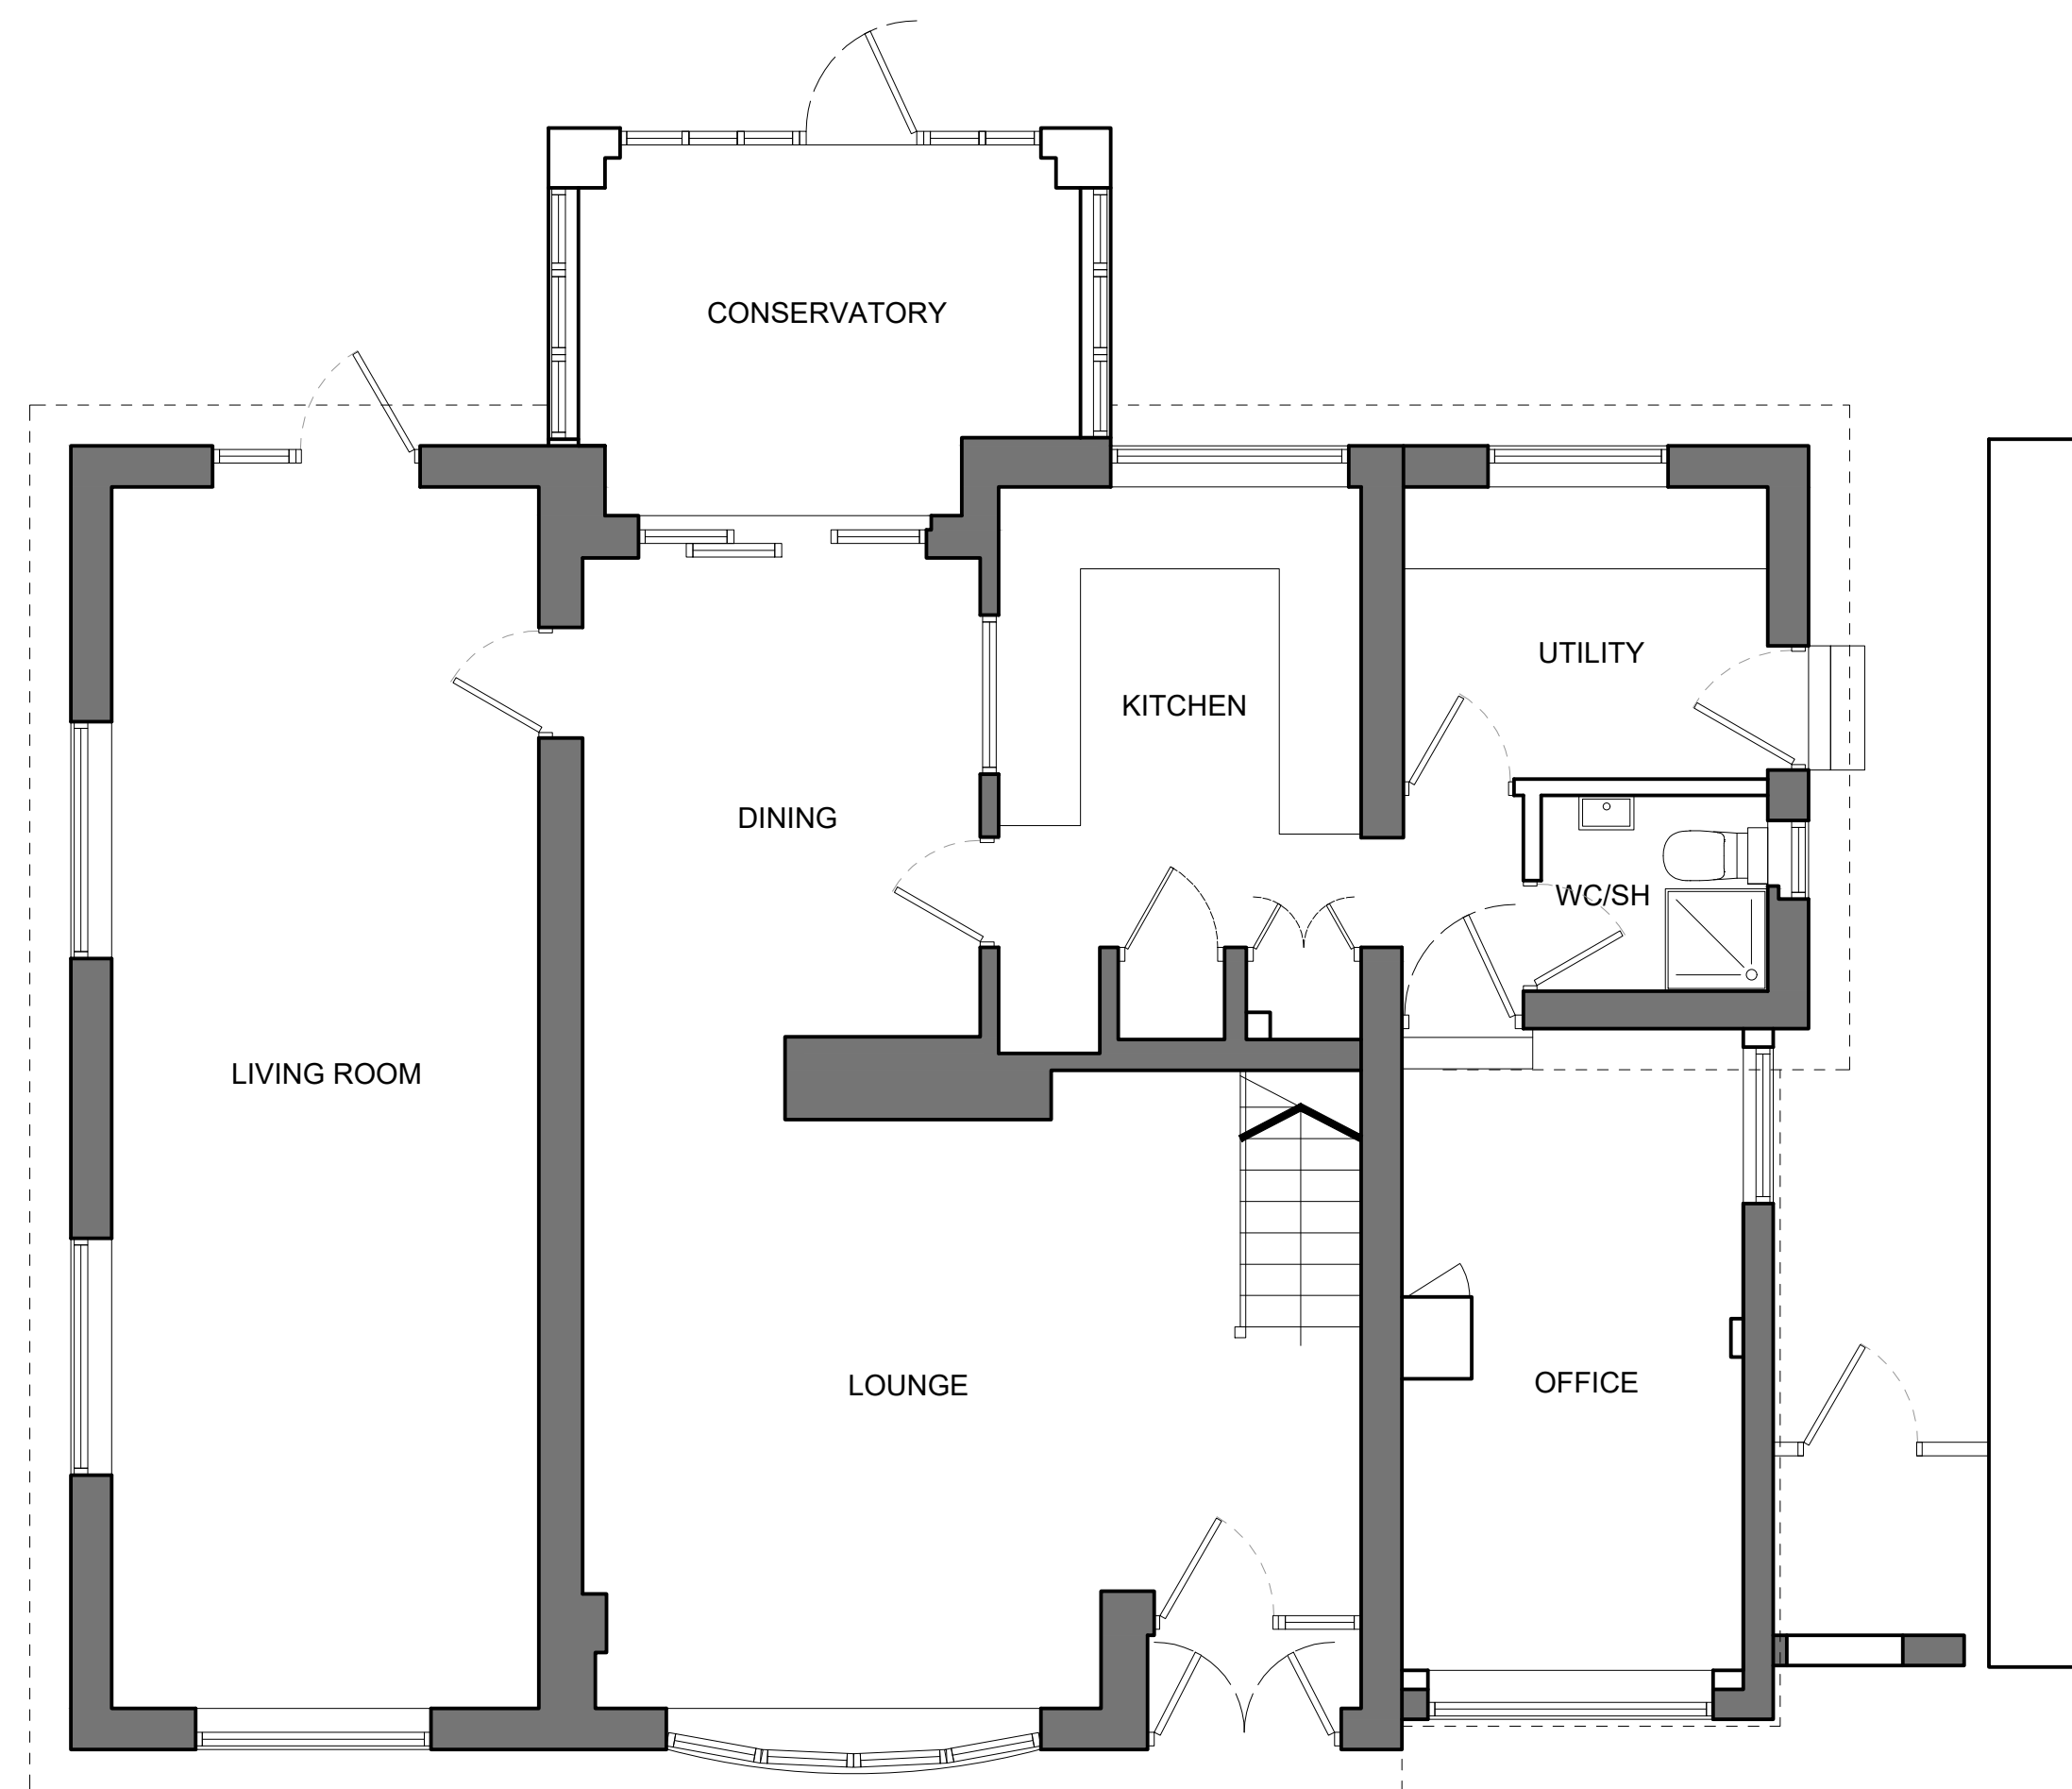

G A P L A N - F I R S T F L O O R

SCALE 1:50

G A P L A N - G R O U N D F L O O R

SCALE 1:50

Rev. Amendment	Date
-	-

JUST ARCHITECTURE
Design & Development to the limits you set. Tel: - 07875 298051

PROJECT	1 SPITALFIELDS BLYTH WORKSHOP SB1 REB	
DRAWING TITLE	GA PLANS EXISTING	
DRAWING No.	659/02/01	REVISION -
SCALE A1 1:50	SCALE A3 1:100	DATE MARCH 2024
EXISTING		