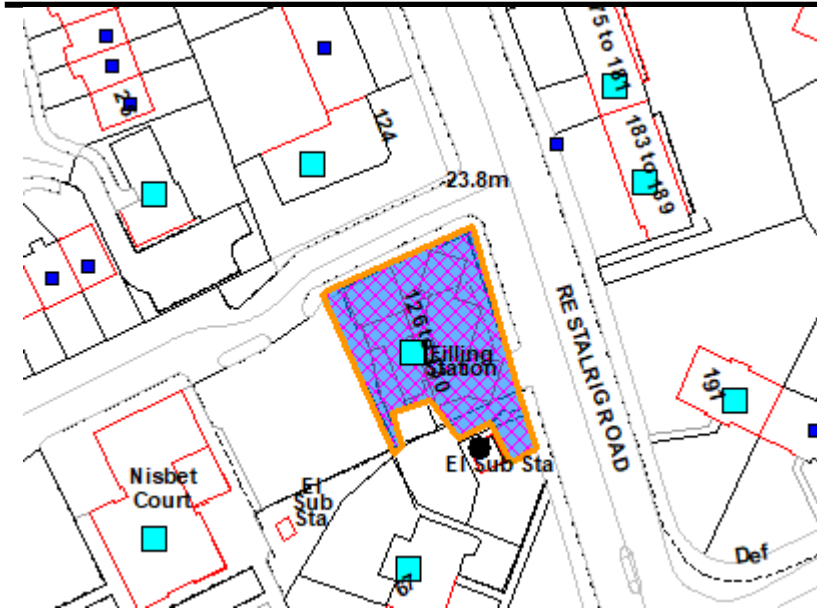

Neighbours Notified for 24/01806/FUL Date 24 April 2024

Location Plan

Reproduction from the Ordnance Survey mapping with permission of the Controller of Her Majesty's Stationery Office © Crown Copyright.

5/1 Nisbet Court1 Restalrig ParkEdinburgh

4/4 Nisbet Court1 Restalrig ParkEdinburgh

14/6 Nisbet Court1 Restalrig ParkEdinburgh

13/6 Nisbet Court1 Restalrig ParkEdinburgh

12/6 Nisbet Court1 Restalrig ParkEdinburgh