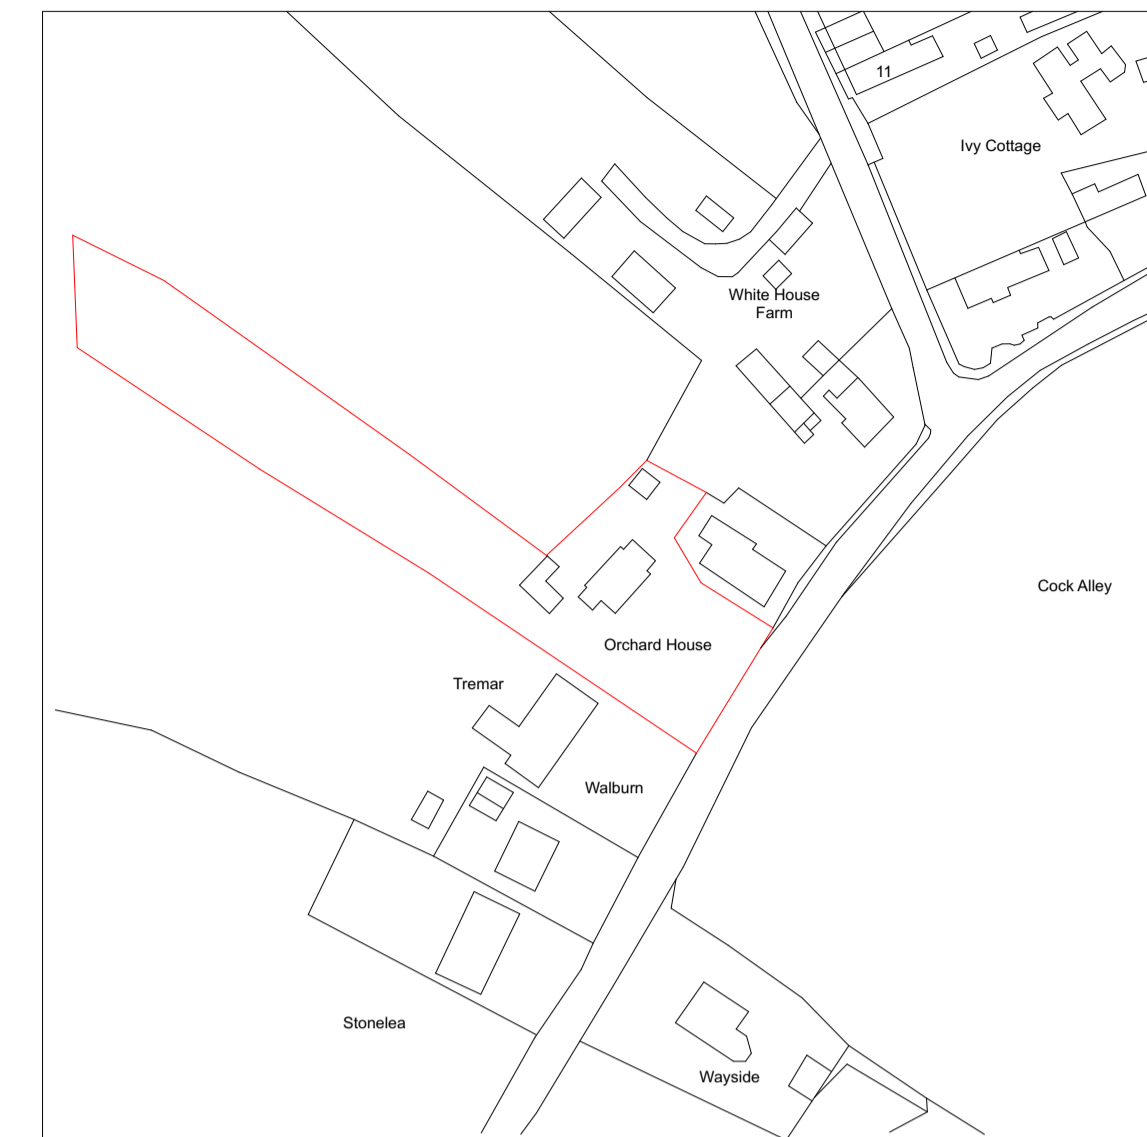

02 SITE LOCATION PLAN
SCALE 1:1250

STUDIO H78
ARCHITECTURAL DESIGN

Project
**Orchard House,
Chesterfield**

Client
Mr B

Site and Location Plan

Scale	Date	Drawn	Checked
-	01.04.22	MH	
Job No.	Category/Draw No.	Revision	
1054	(09)001	-	

PLANNING