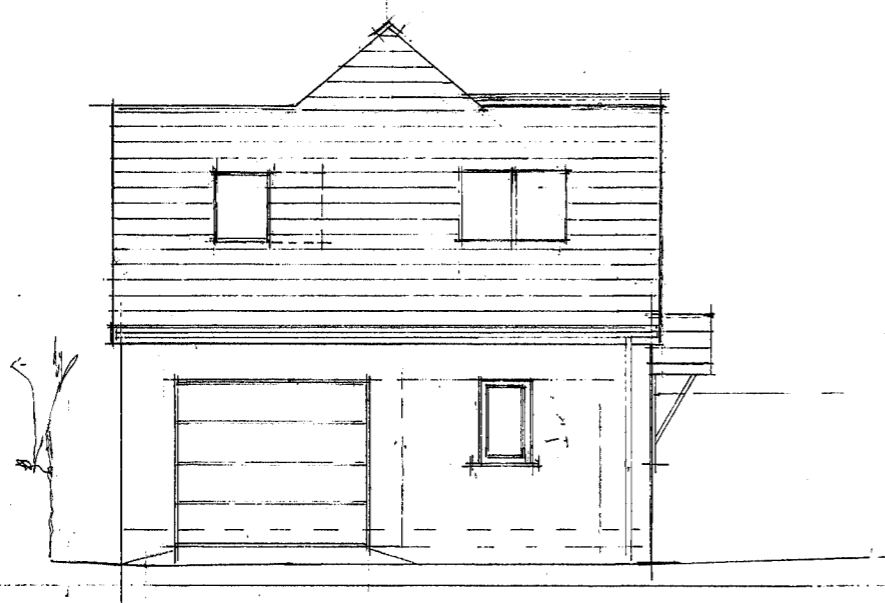

102-000

NORTH

WEST

102-000

EAST

SOUTH

<p>Simon J Ellis & Co. Architectural Planning & Building Management Consultants</p> <p>Tel: 01579 343756 Mobile: 07774 849885 mail@simonjellis.co.uk</p> <p>Woodhill Manor Barns, Liskeard, Cornwall. PL14 6RD.</p> <p>Principal: Simon J. Ellis</p>	<p>Job Title: ALTERATION, CONVERSION & EXTENSION TO FORM A DWELLING, ON LAND ADJ. TO MINEFIELD COTTAGES, MENHENIOT</p>	
	<p>Date: FEB 2024</p>	<p>Scale: 1:100 at A3</p>
<p>Drawing No: 1141/04</p>	<p>Do not scale for construction purposes.</p> <p>© Copyright</p>	