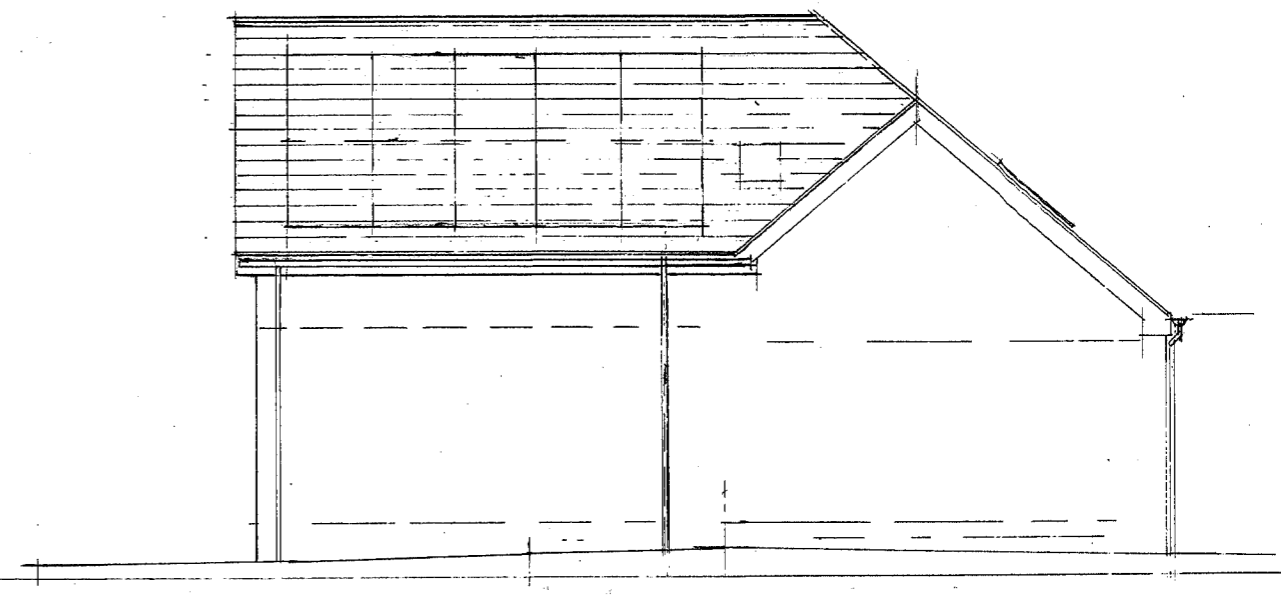

102-000

NORTH

WEST

102-000

EAST

SOUTH

<p>Simon J Ellis & Co. Architectural Planning & Building Management Consultants</p> <p>Tel: 01579 343756 Mobile: 07774 849885 mail@simonjellis.co.uk</p> <p>Woodhill Manor Barns, Liskeard, Cornwall. PL14 6RD.</p> <p>Principal: Simon J. Ellis</p>	<p>Job Title: ALTERATION, CONVERSION & EXTENSION TO FORM A DWELLING, ON LAND ADJ. TO MINEFIELD COTTAGES, MENHENIOT</p>	
	<p>Date: FEB 2024</p>	<p>Scale: 1:100 at A3</p>
<p>Drawing No: 1141/04</p>	<p>Do not scale for construction purposes.</p> <p>© Copyright</p>	