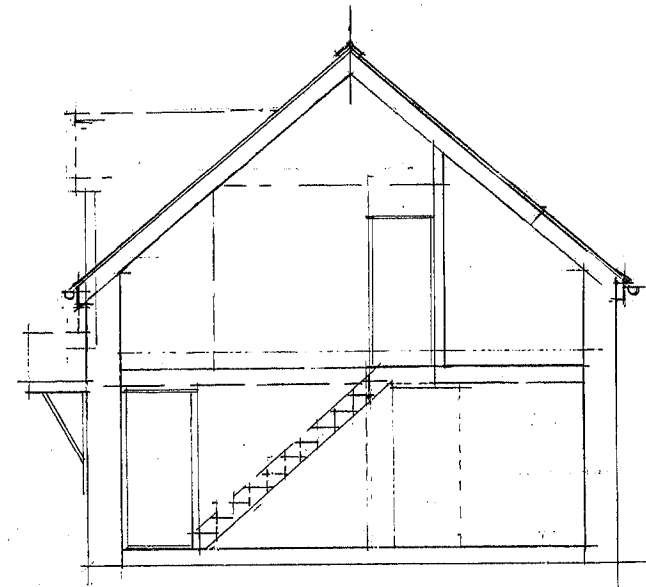

102-000

SECTION A:A

SECTION B:B

PROPOSED SECTIONS

<b>Simon J Ellis &amp; Co.</b> <small>Architectural Planning &amp; Building Management Consultants</small>  Tel: 01579 343756 Mobile: 07774 849885 mail@simonjellis.co.uk Woodhill Manor Barns, Liskeard, Cornwall. PL14 6RD. Principal: Simon J. Ellis	<small>Job Title:</small> ALTERATION, CONVERSION & EXTENSION TO FORM A DWELLING, ON LAND ADJ. TO MINEFIELD COTTAGES, MENHENIOT	
	<small>Date:</small> FEB 2024	<small>Scale:</small> 1:100 at A3
<small>Drawing No:</small> <b>1141/05</b>	<small>Do not scale for construction purposes.</small> © Copyright	