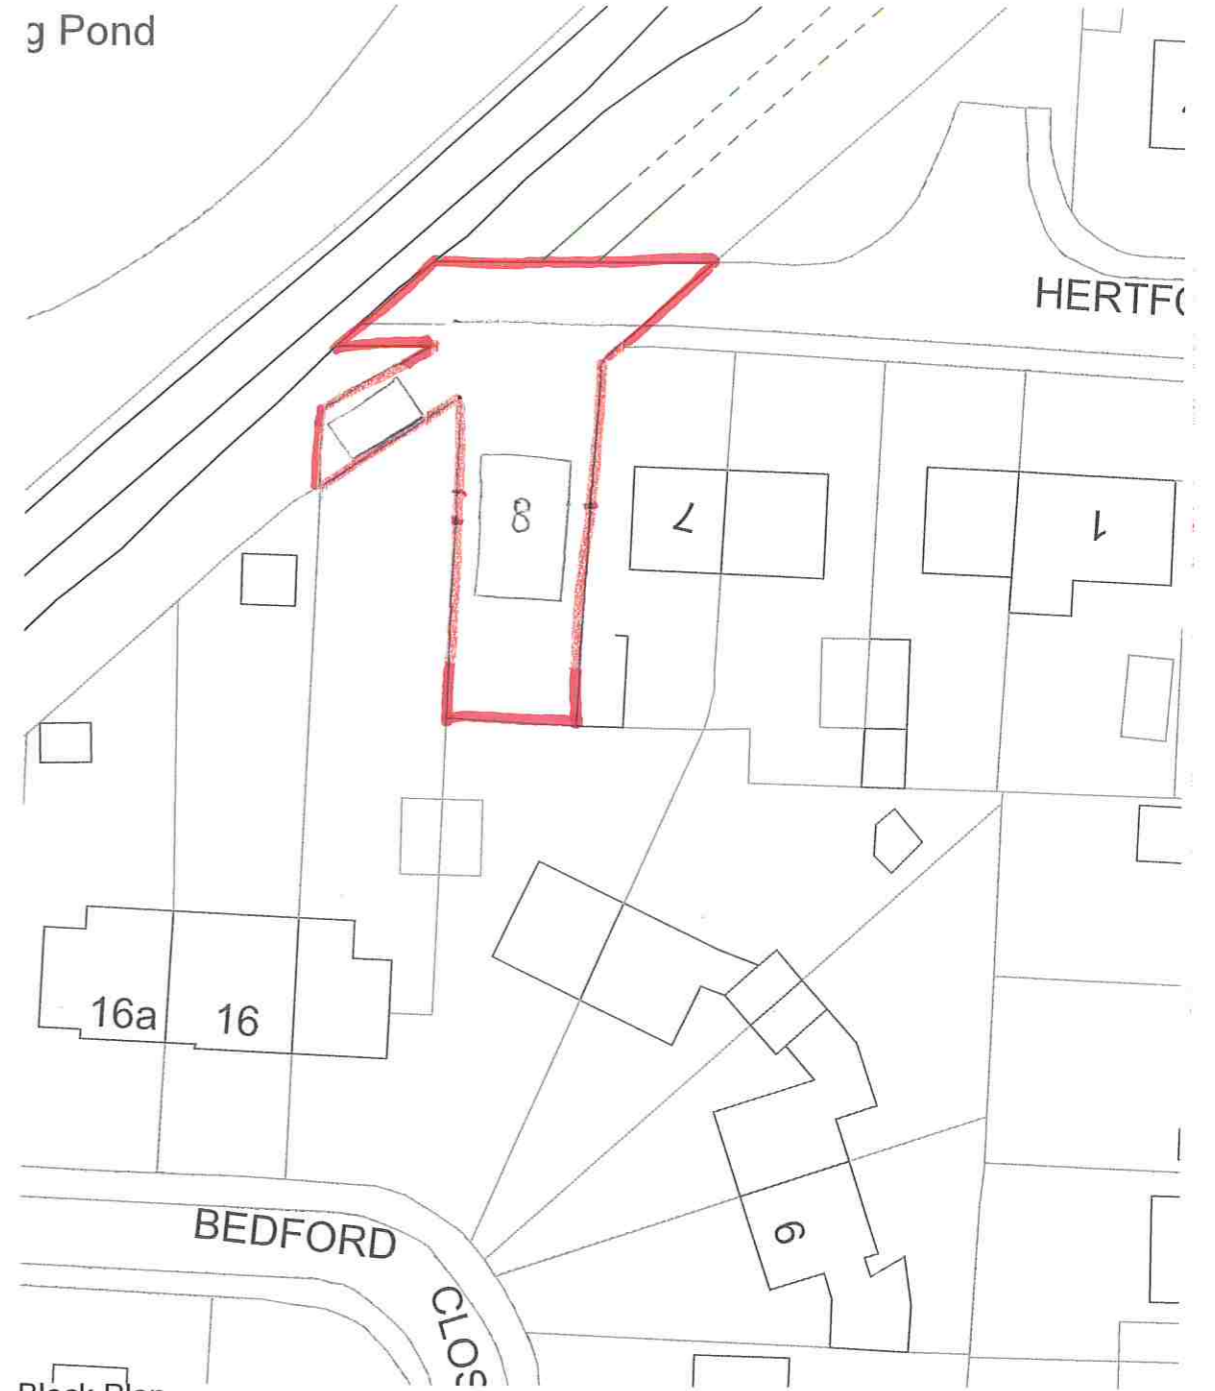

Location Plan -
SCALE 1:1250 @ A3

Block Plan -
SCALE 1:500 @ A3

T 023 80972477
M 07771964926
W www.marchitectureltd.co.uk
E marc@marchitectureltd.co.uk

rev.	description	date	drawn

client
Ms Scott-Healey
project
Land At Hertford Close
Fordingbridge
SP6 1HG

scale
as shown@A3
date
July 2023
drawn
MJ

title
Block & Location Plan

dwg no.
102