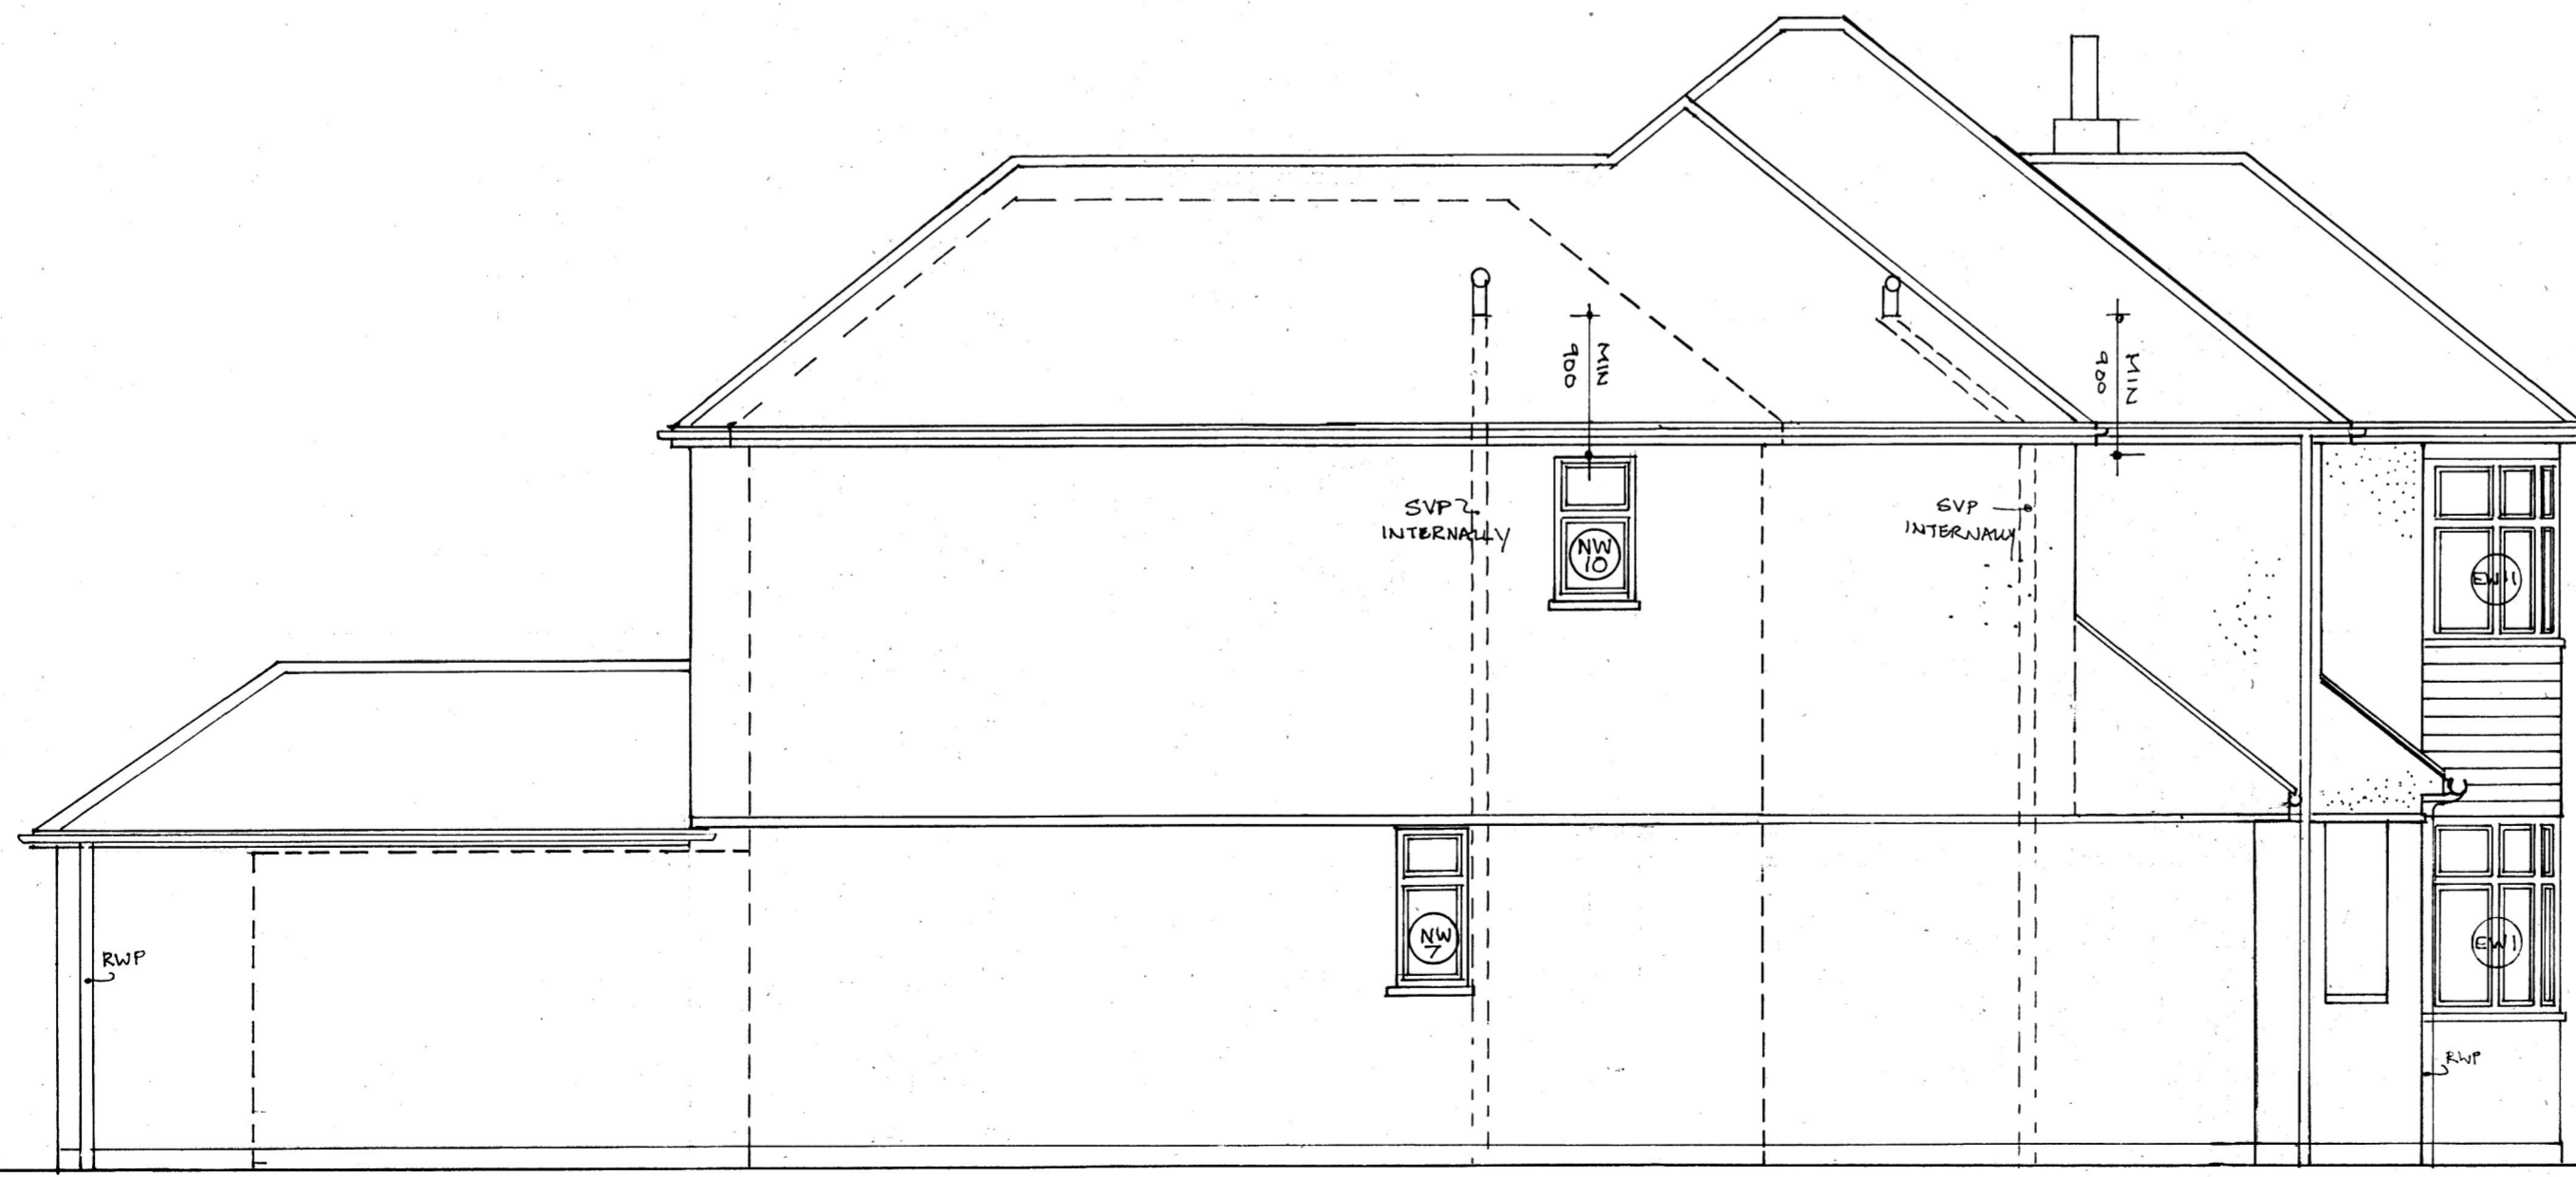

Notes:
 All dimensions must be checked on site and not scaled from this drawing.

WEST ELEVATION

EAST ELEVATION

Client
 STARGARDTER

16 KIRK CLOSE
 OXFORD OX2

ELEVATIONS
 EXISTING

Scale
 1:50

Date
 APRIL 2024

Drawn by
 SMS ARCH

Drg. No.
 MS 22: 04 FL

Rev.