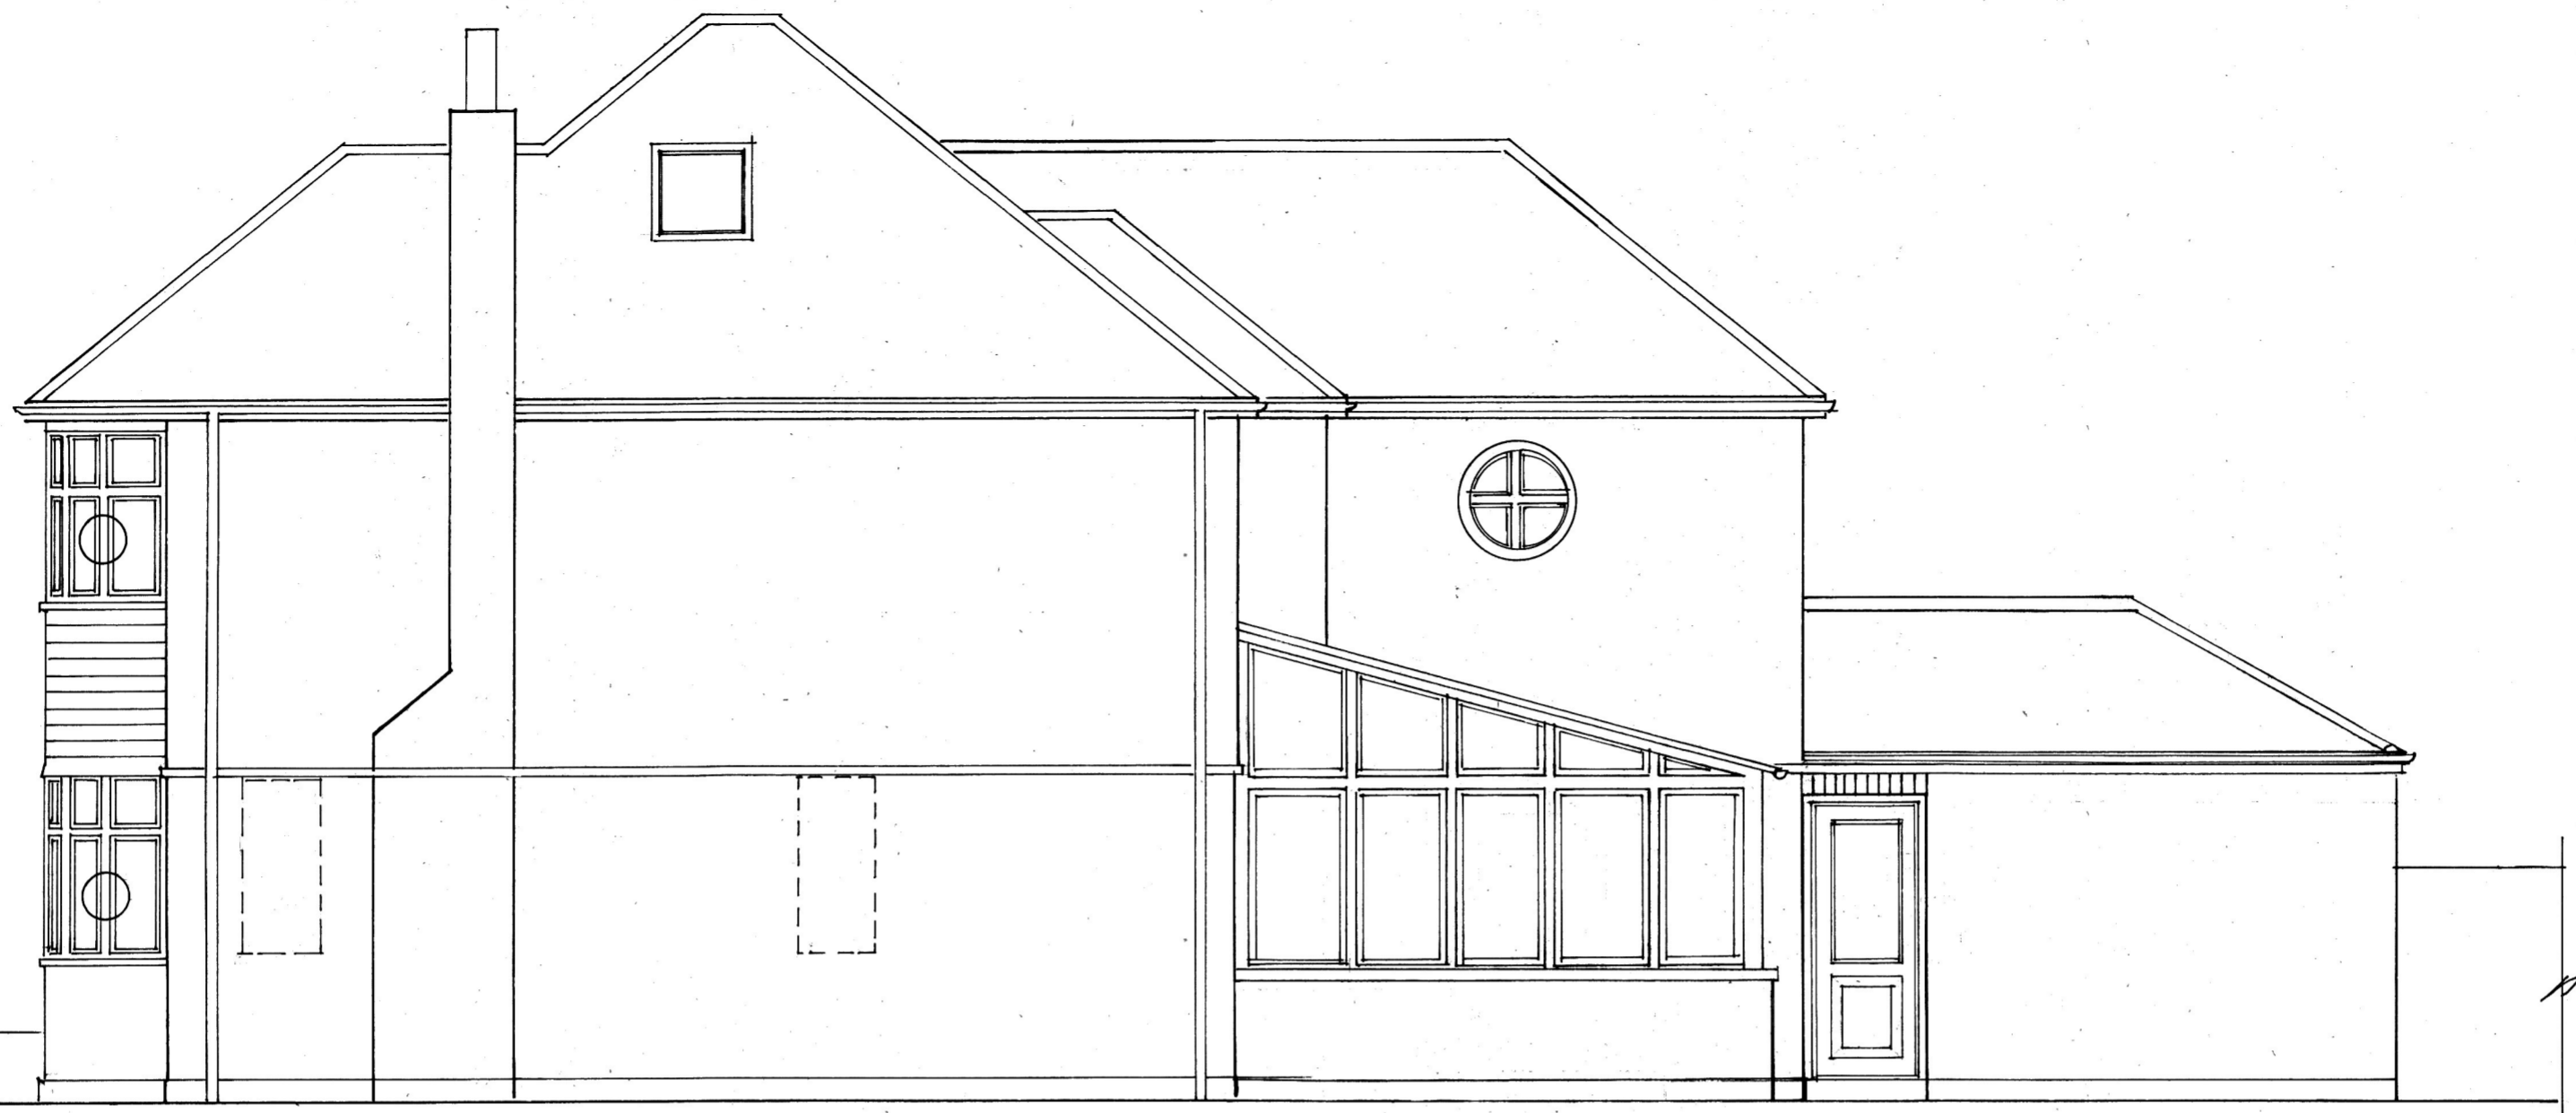

Notes:
 All dimensions must be checked on site and not scaled from this drawing.

WEST ELEVATION

EAST ELEVATION

Client
 STARGARDTER

16 KIRK CLOSE
 OXFORD OX2

ELEVATIONS
 EXISTING

Scale
 1:50

Date
 APRIL 2024

Drawn by
 SMS ARCH

Drg. No.
 MS 22: 04 FL

Rev.