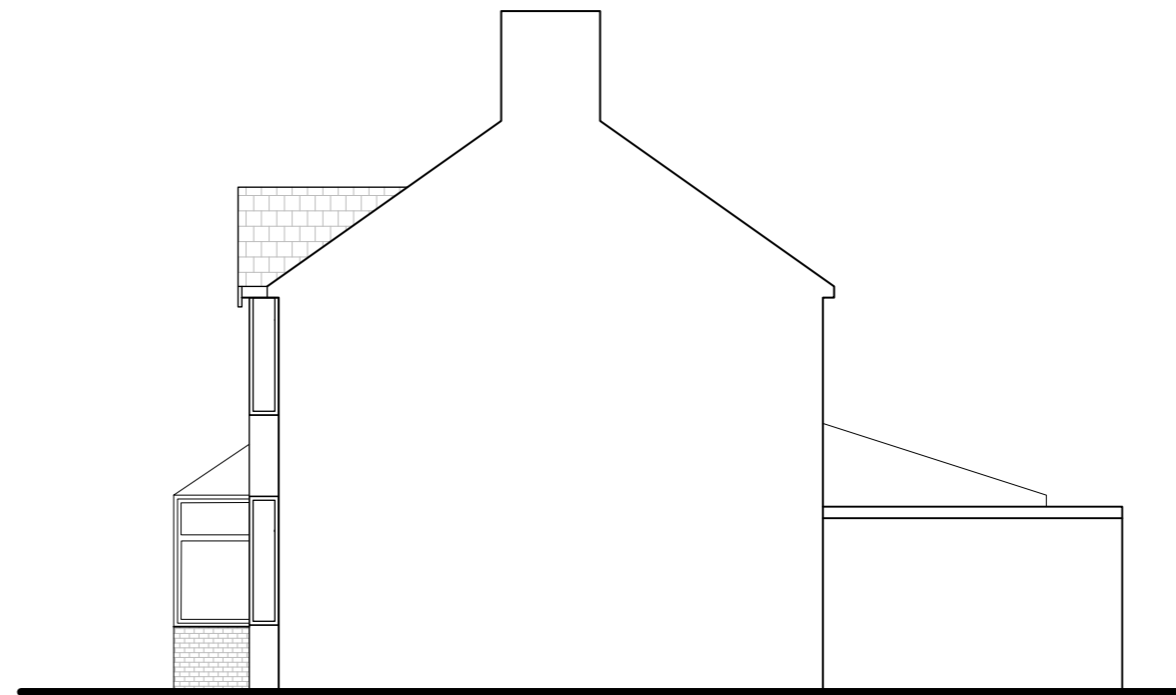

FRONT ELEVATION

REAR ELEVATION

EAST SIDE ELEVATION

WEST SIDE ELEVATION

DRAWN BY  
HUMZAH KHUSHI  
BA ARCHITECTURE

SCALE  
A3 1 : 100

DATE  
22 / 02 / 2024

ADDRESS  
MR BAHADUR SINGH  
15 NEWMAN ROAD  
OXFORD  
OX4 3UJ

PROJECT  
EXISTING ELEVATIONS