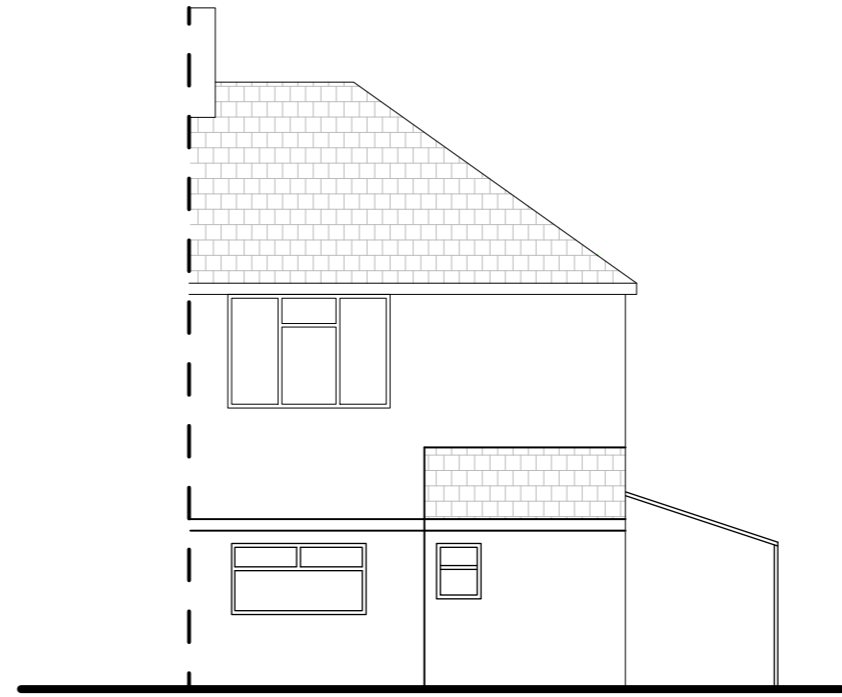

FRONT ELEVATION

REAR ELEVATION

EAST SIDE ELEVATION

WEST SIDE ELEVATION

DRAWN BY  
HUMZAH KHUSHI  
BA ARCHITECTURE

SCALE  
A3 1 : 100

DATE  
22 / 02 / 2024

ADDRESS  
MR BAHADUR SINGH  
15 NEWMAN ROAD  
OXFORD  
OX4 3UJ

PROJECT  
EXISTING ELEVATIONS