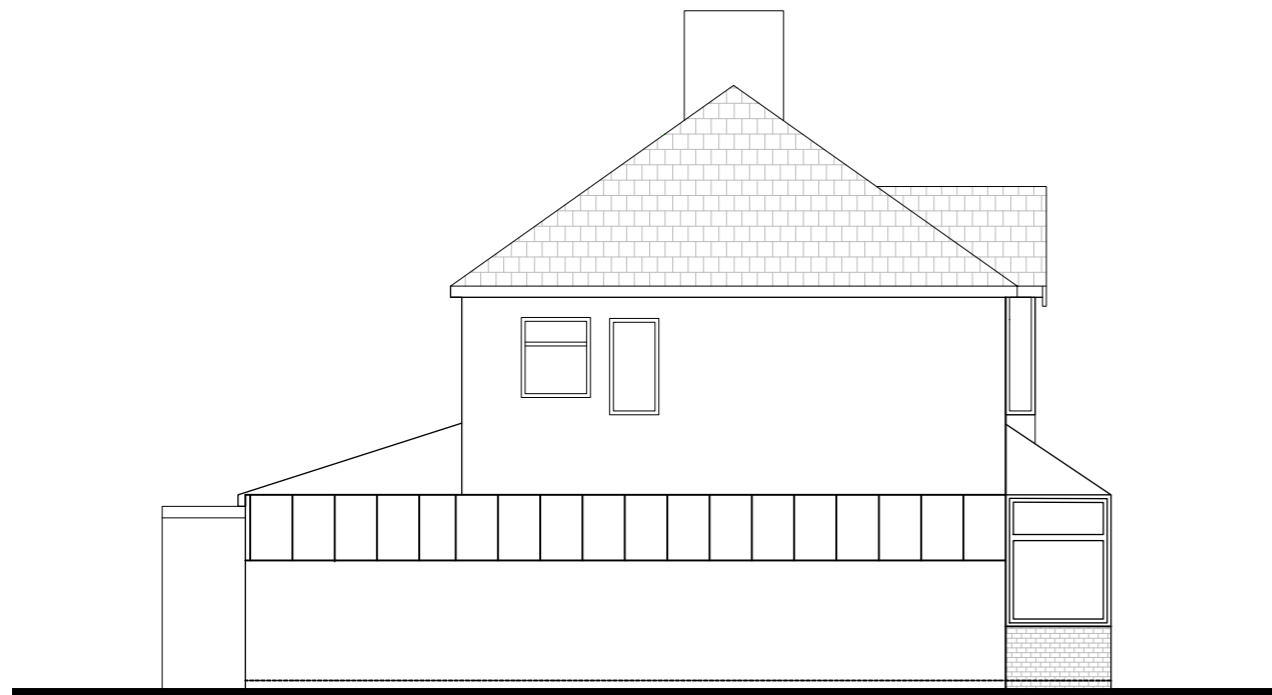

FRONT ELEVATION

REAR ELEVATION

EAST SIDE ELEVATION

WEST SIDE ELEVATION

DRAWN BY  
HUMZAH KHUSHI  
BA ARCHITECTURE

SCALE  
A3 1 : 100

DATE  
22 / 02 / 2024

ADDRESS  
MR BAHADUR SINGH  
15 NEWMAN ROAD  
OXFORD  
OX4 3UJ

PROJECT  
EXISTING ELEVATIONS