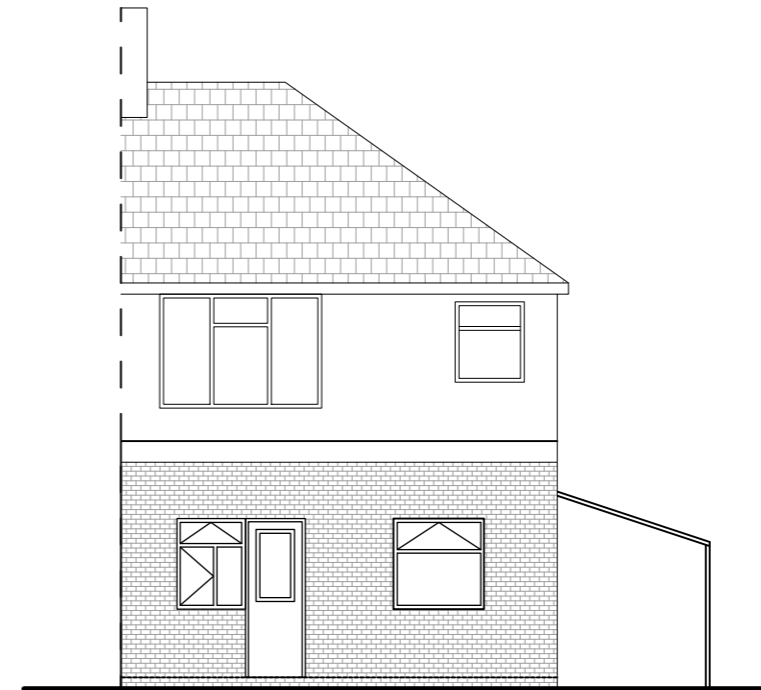

EAST SIDE ELEVATION

WEST SIDE ELEVATION

FRONT ELEVATION

REAR ELEVATION

DRAWN BY	
HUMZAH KHUSHI BA ARCHITECTURE	
SCALE	
A3	1 : 100
DATE	
13 / 04 / 2024	
ADDRESS	
MR BAHADUR SINGH 15 NEWMAN ROAD OXFORD OX4 3UJ	
PROJECT	
PROPOSED ELEVATION	