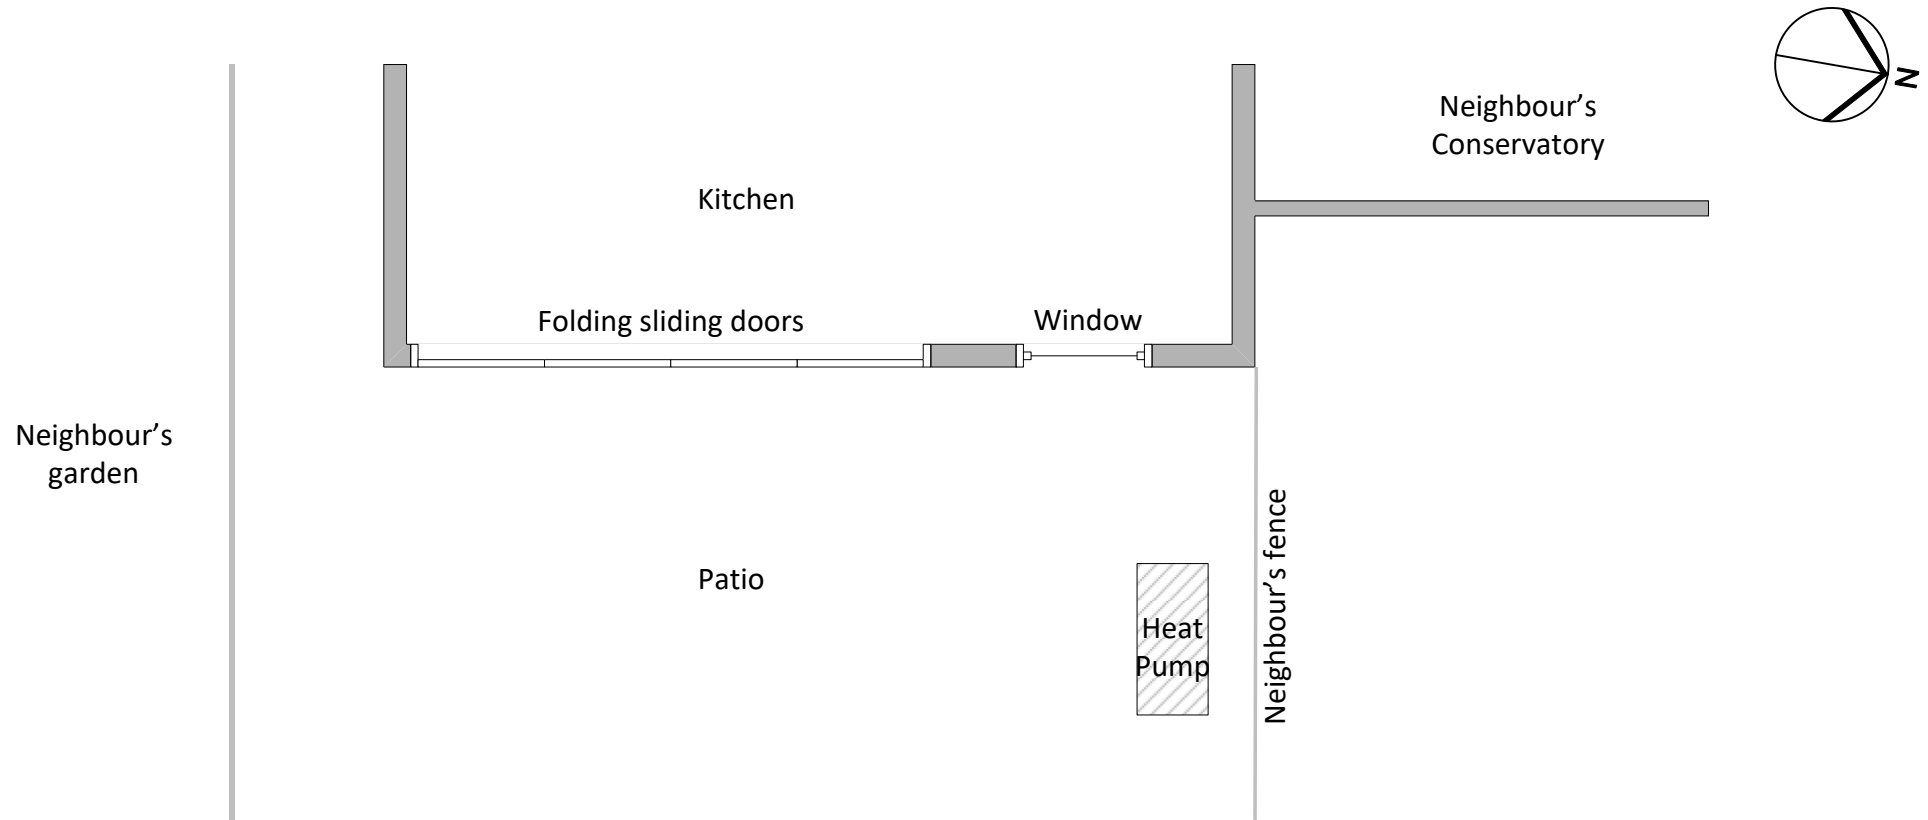

Plan view – location of heat pump

Address: 58 Annesley Road
Proposal: Installation of air source heat pump
Date: 12/02/2024
Drawing ref: PP-12797680-DR1 v1