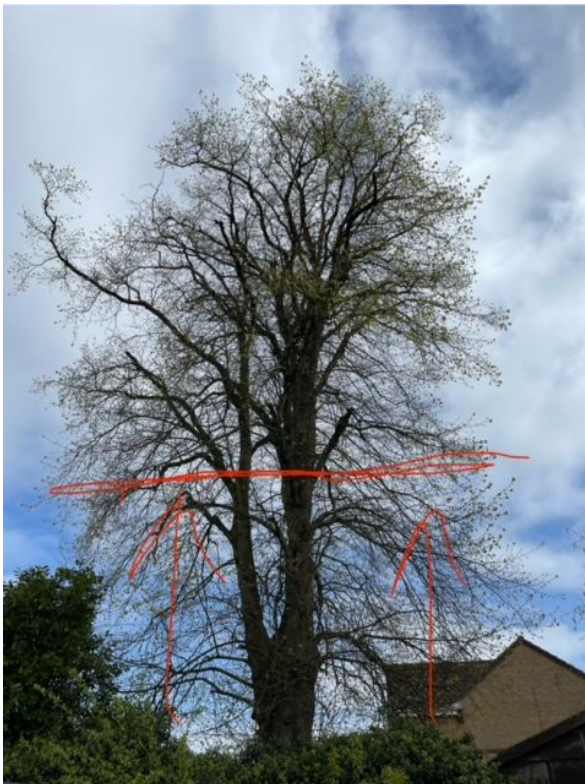

Lime tree, showing lower overhanging branches over 16 willowdale, to be removed, to lessen the imposing presence of the tree, also these branches have dead ends.

Lime tree crown lift to approx. 8m, to allow more light into the gardens and retain the tree.