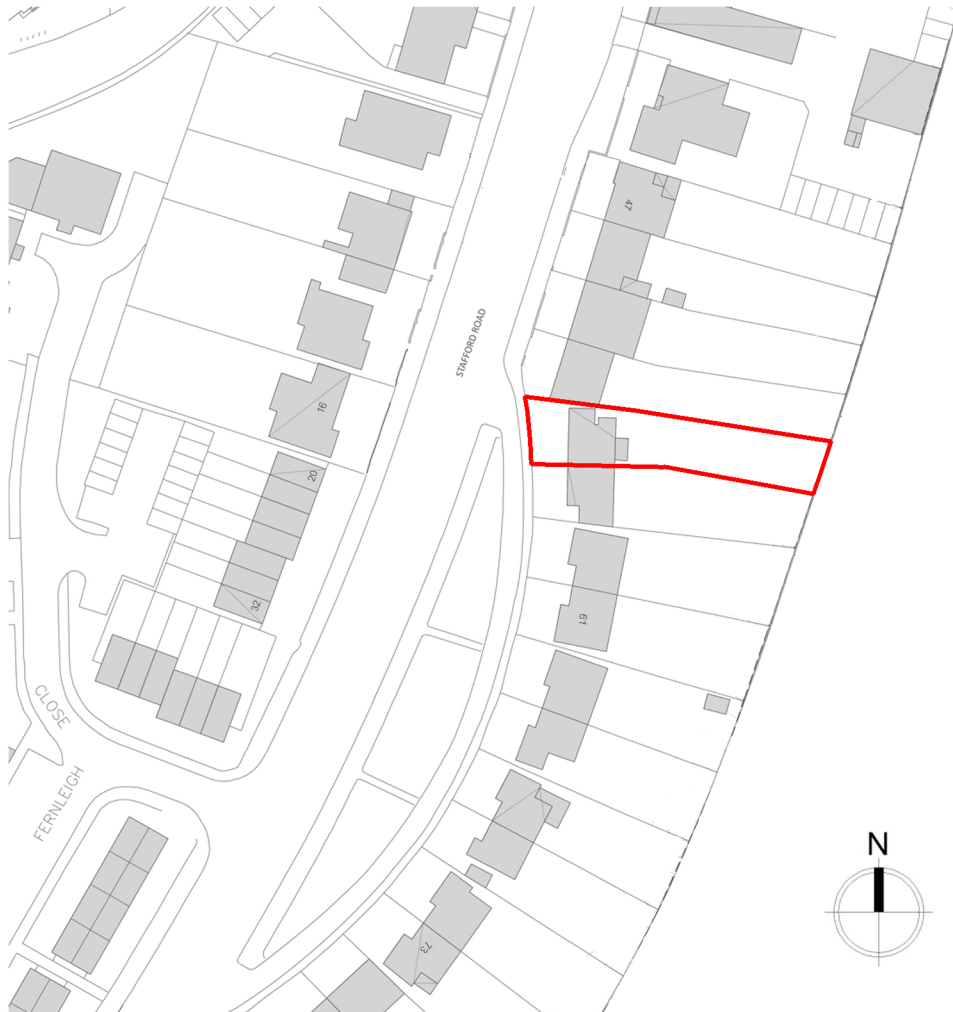

Location plan

Scale 1:1250 @ A4

55 Stafford Rd, Croydon CR0 4NJ

Crown copyright and database rights 2020
OS 100035409

zaneen.