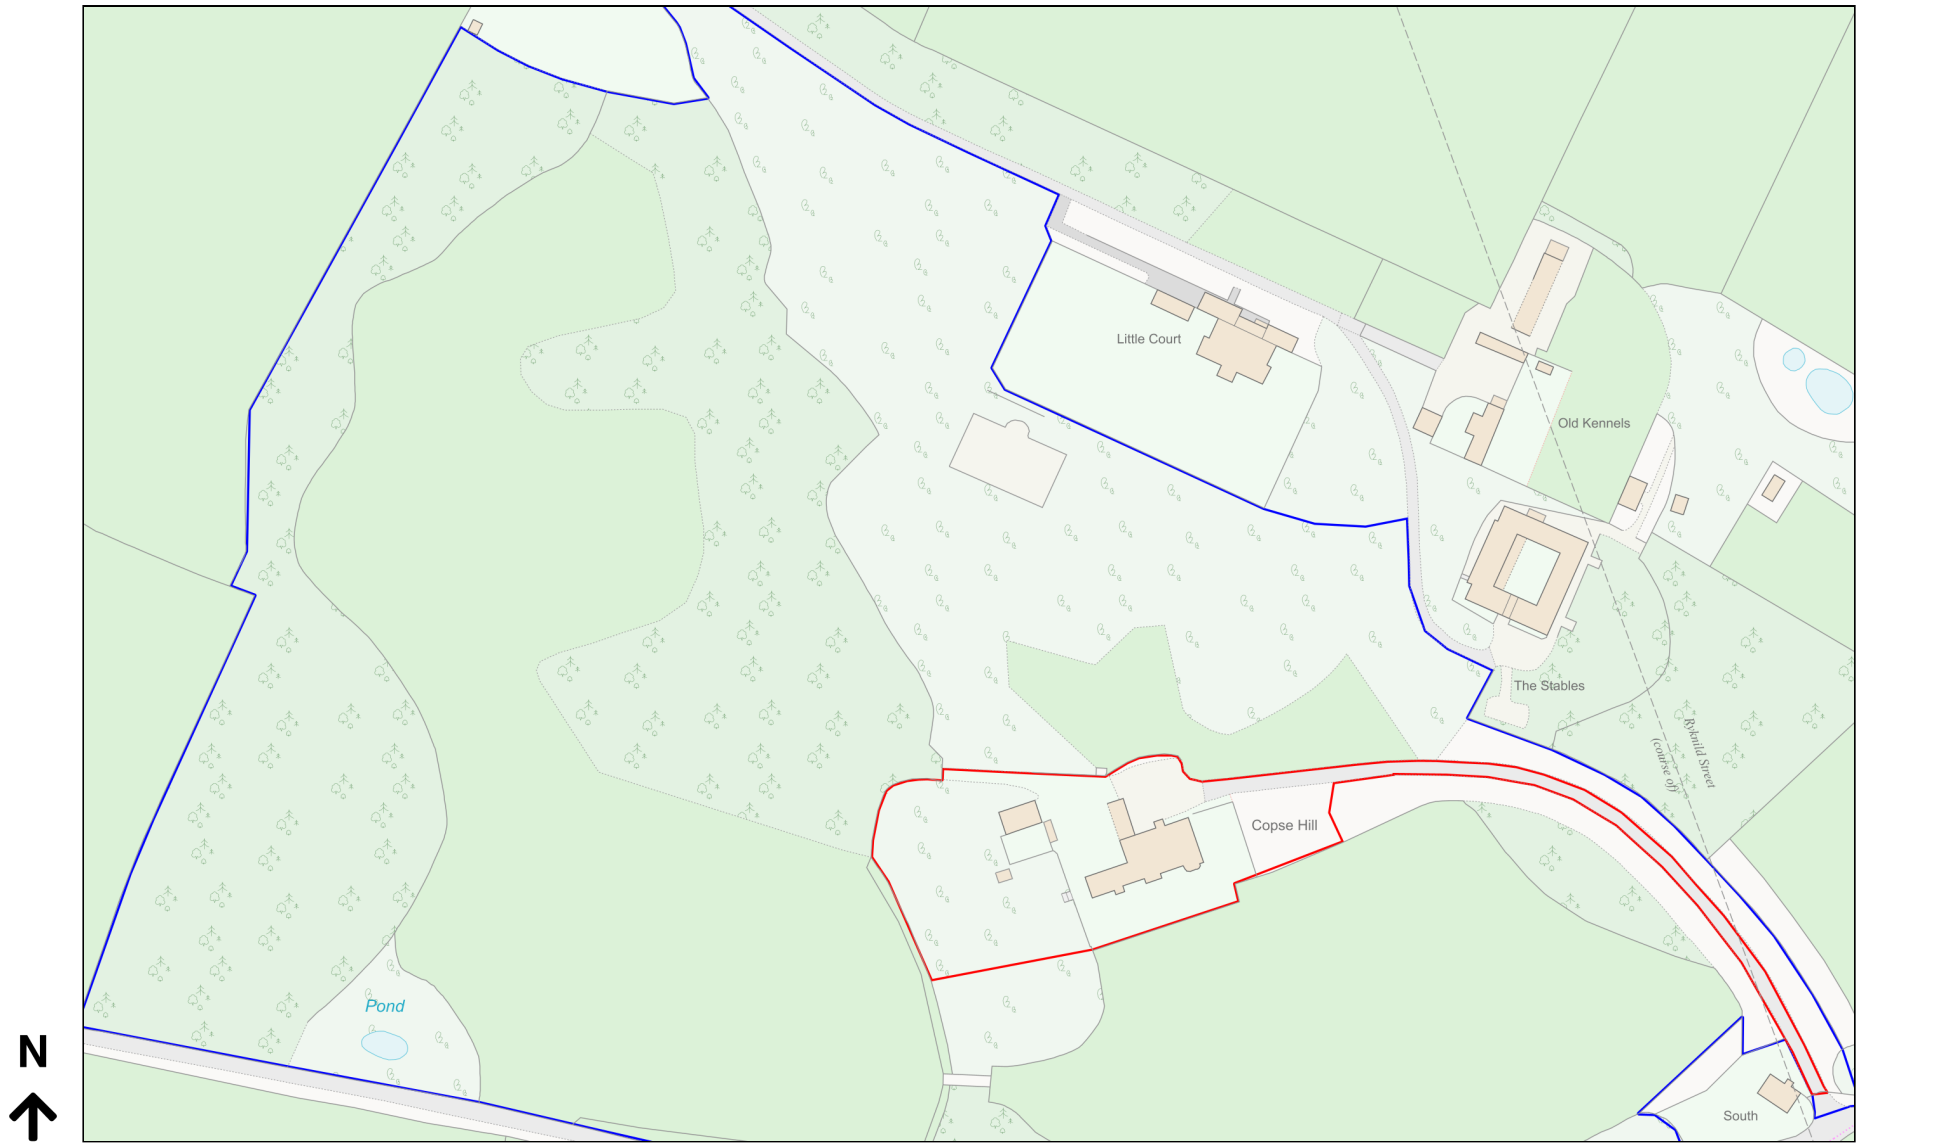

Location Plan

Site Address: Cope Hill House, Cope Hill, Lower Slaughter, GL54 2HZ

Date Produced: 08-Apr-2024

Scale: 1:2500 @A4

Planning Portal Reference: PP-12960193v1