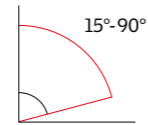

## Roof pitch

Centre-pivot

Top-hung

The roof window is suitable for roof pitches between 15°-55°, also suitable for roof pitches between 55° and 75° with special springs