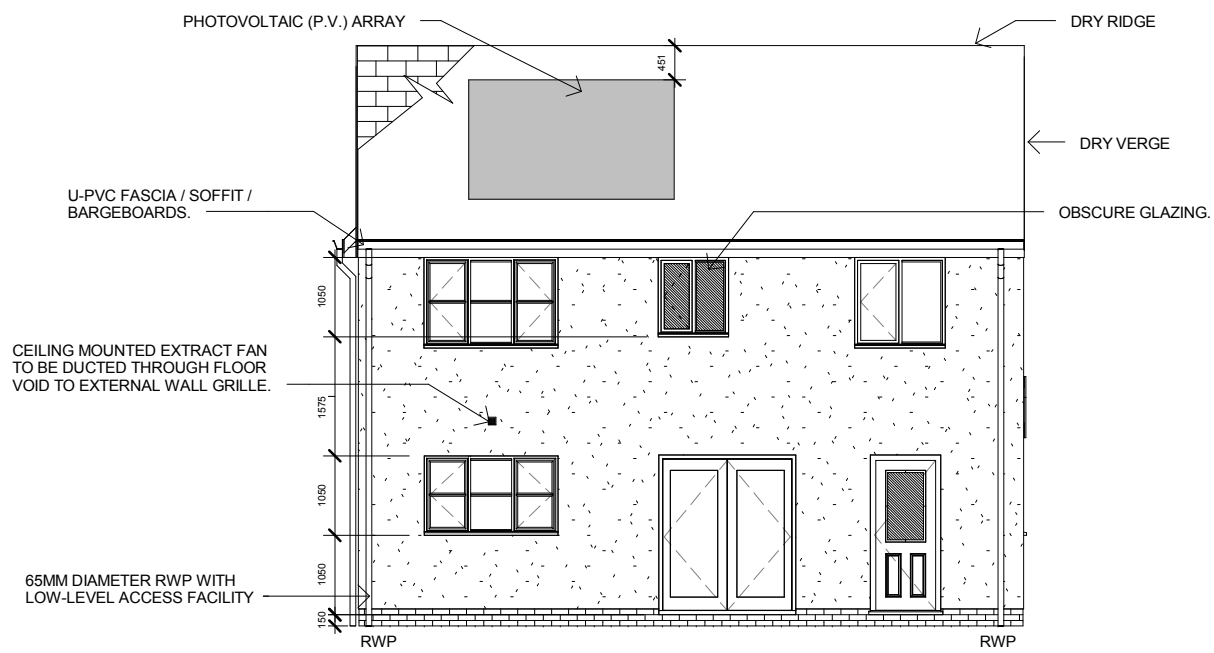

3 Front Elevation
1 : 100

4 West
1 : 100

2 Rear Elevation
1 : 100

1 East
1 : 100

Existing Elevation	
47 APOLLO CRESCENT, MOSSEND, BELLSHILL, ML4 1BG	
Sheet Number	PL2.0
Owner	
Rev	
Date	Issue Date
Scale	1 : 100