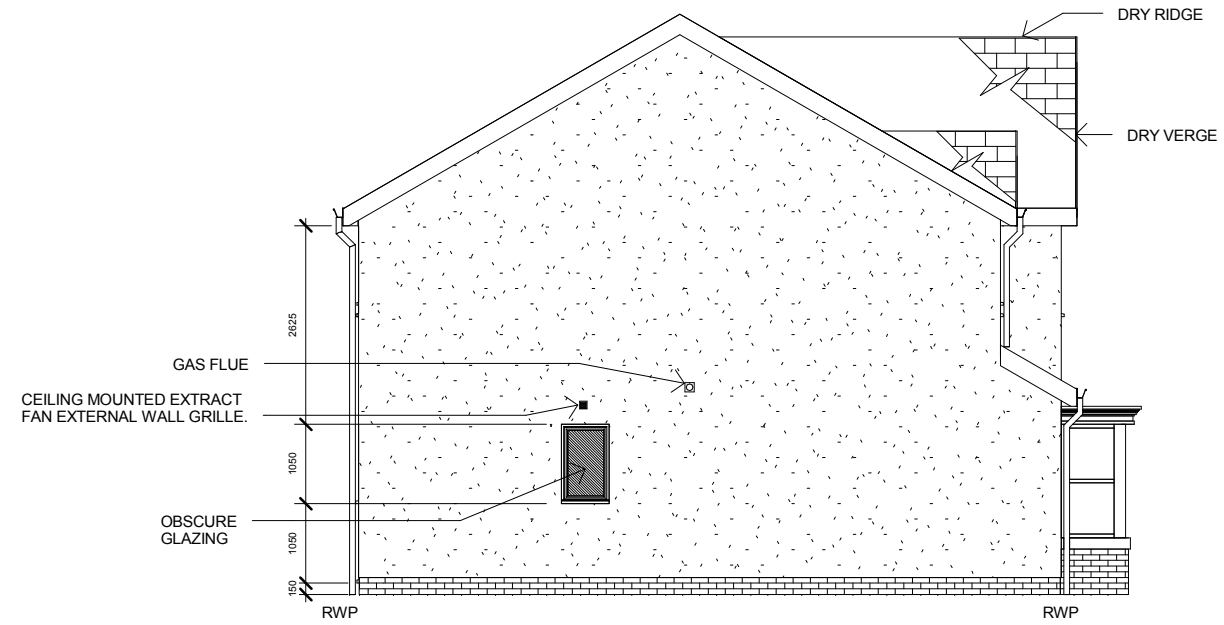

3 Front Elevation
1 : 100

4 West
1 : 100

2 Rear Elevation
1 : 100

1 East
1 : 100

Existing Elevation	
47 APOLLO CRESCENT, MOSSEND, BELLSHILL, ML4 1BG	
Sheet Number	PL2.0
Owner	
Rev	
Date	Issue Date
Scale	1 : 100