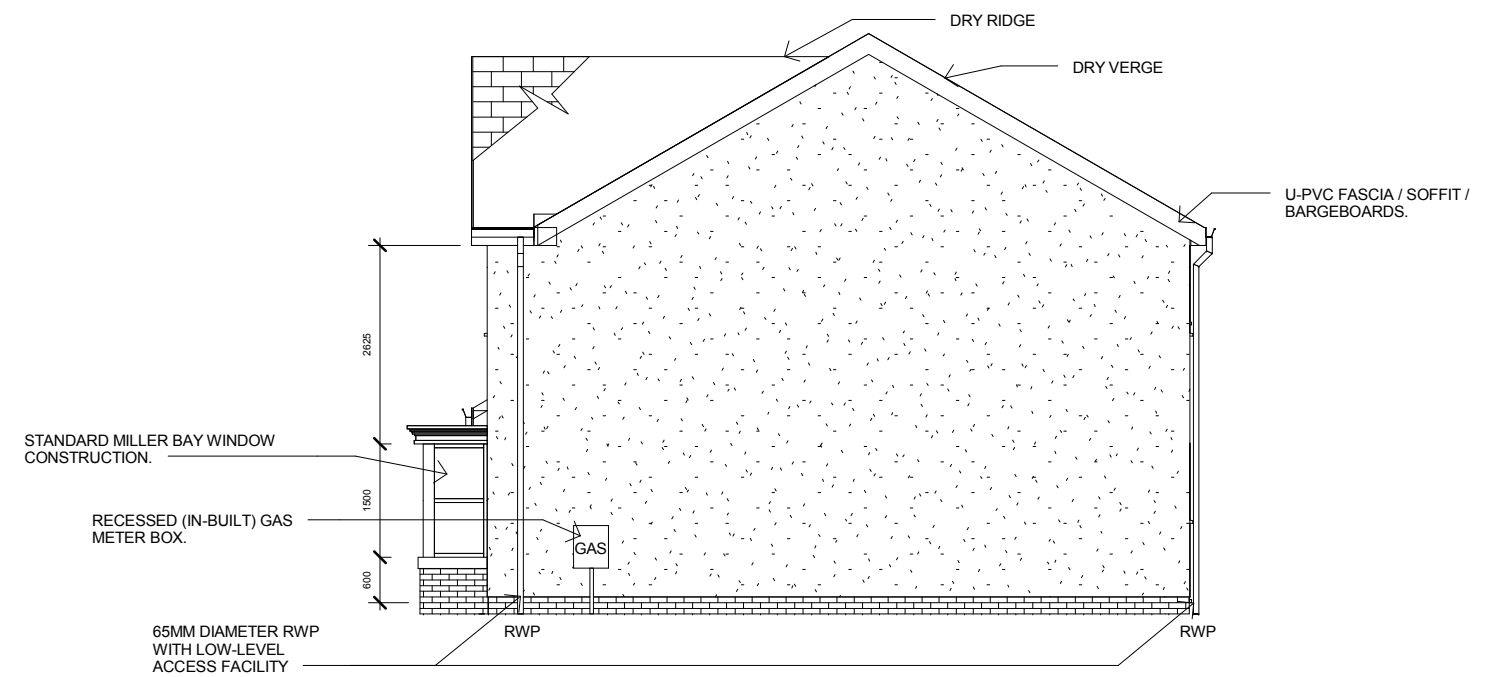

3 Front Elevation
1 : 100

4 West
1 : 100

2 Rear Elevation
1 : 100

1 East
1 : 100

Existing Elevation	
47 APOLLO CRESCENT, MOSSEND, BELLSHILL, ML4 1BG	
Sheet Number	PL2.0
Owner	
Rev	
Date	Issue Date
Scale	1 : 100